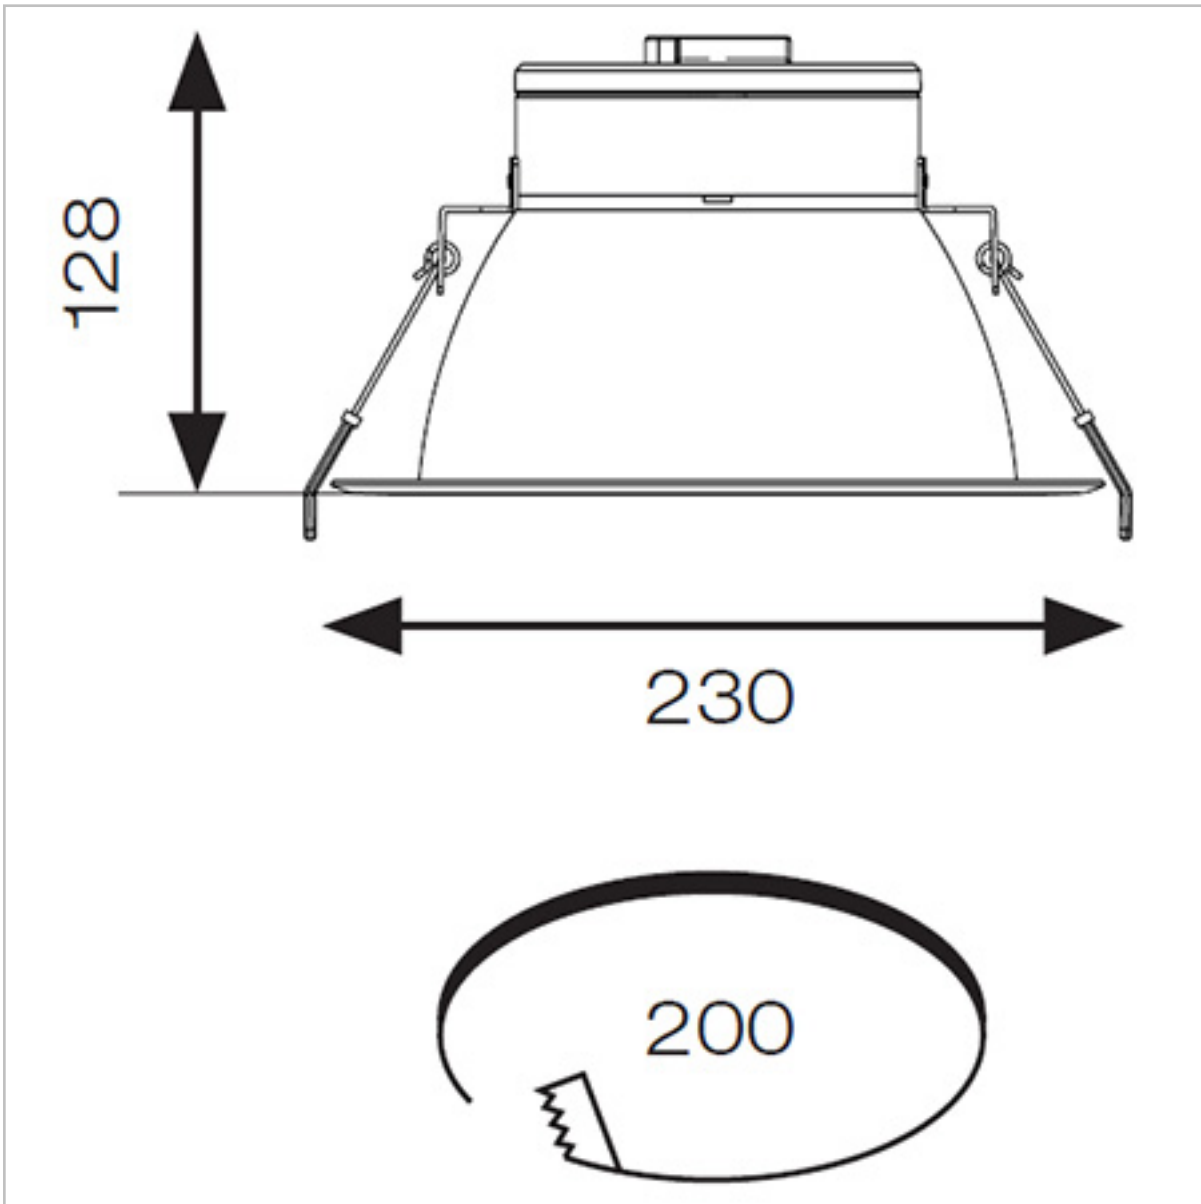

Downlight design allows installation into existing hole cut-outs from 150mm to 200mm

Powered by Tridonic

General Information

Lamp Type	LED
Colour / Finish	White
OCTO Smart Control	Yes
IP Rating	IP20
Class Protection	2
Internal / External	Internal
Surface / Recessed / Suspended	Recessed
Lifetime (Hrs)	L80 60,000
Warranty (Years)	5
CE Mark	Yes
Diameter (mm)	230
Height (mm)	128

Technical Information

Wattage	27W
Lumens Delivered	3150lm (4000K)
Lm/W	121lm (4000K)
Beam Angle	75
CRI	Ra 80
CCT	3000K/4000K/6500K
Input	230V
Hertz	50Hz
Operating Temp	-25°C to 40°C
SDCM	6
UGR	26

Datasheet generated from <https://onetimepim.com> last updated Wednesday, May 4, 2022 9:29:51 AM