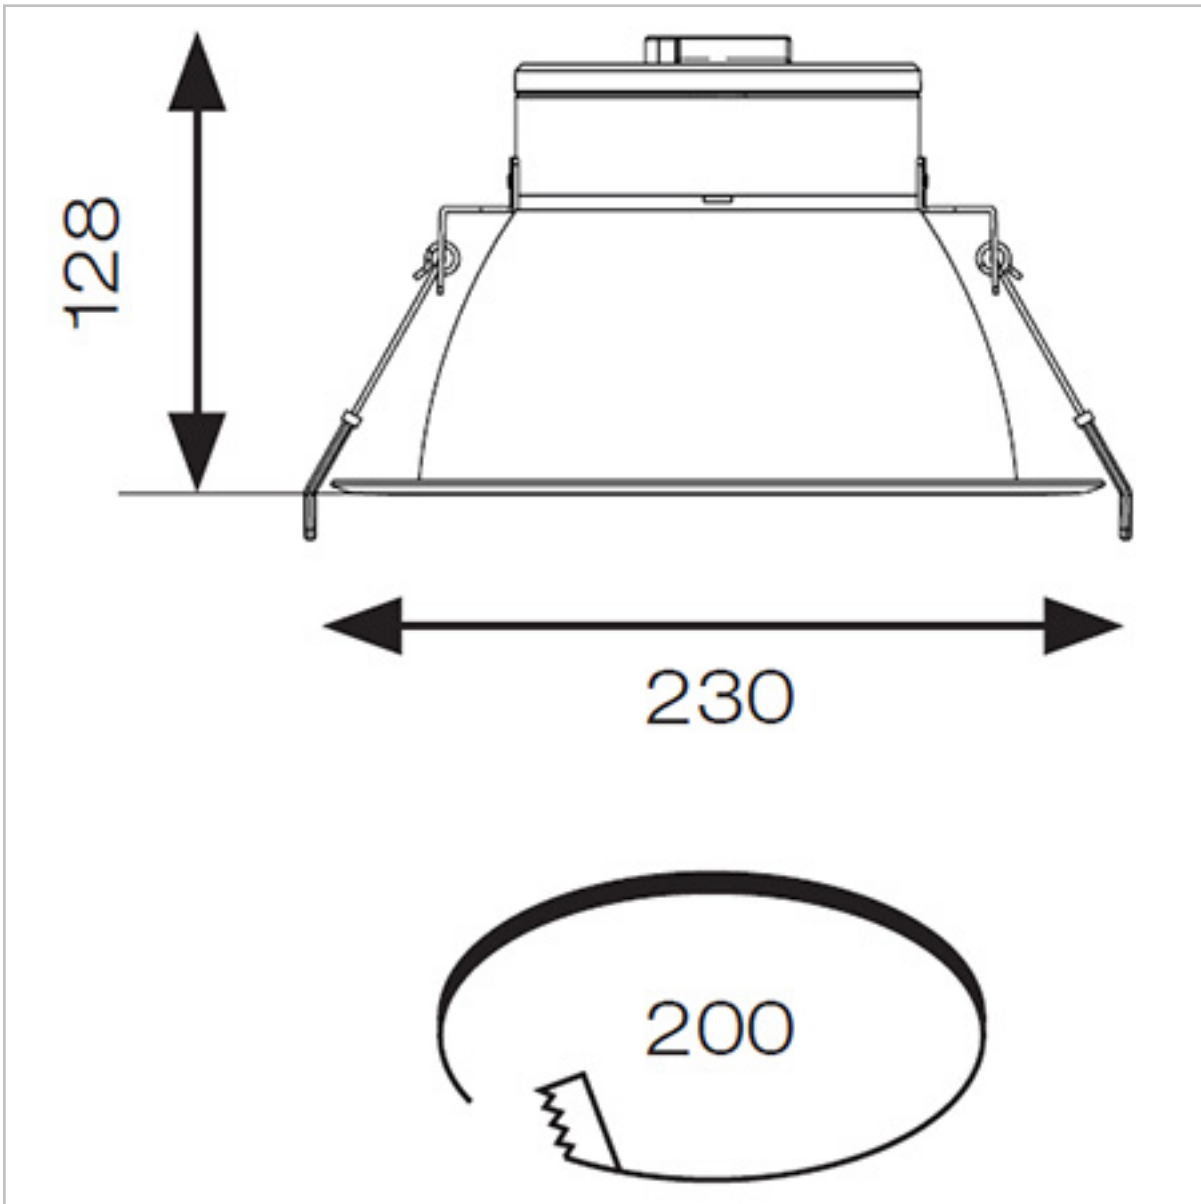

Downlight design allows installation into existing hole cut-outs from 150mm to 200mm

Powered by Tridonic

General Information

Lamp Type	LED
Colour / Finish	White
Emergency	Yes
IP Rating	IP20
Class Protection	2
Internal / External	Internal
Surface / Recessed / Suspended	Recessed
Lifetime (Hrs)	L80 60,000
Warranty (Years)	5
CE Mark	Yes
Diameter (mm)	230
Height (mm)	128

Technical Information

Wattage	27W
Lumens Delivered	3150lm (4000K)
Lm/W	121lm (4000K)
Beam Angle	75
CRI	Ra 80
CCT	3000K/4000K/6500K
Input	230V
Hertz	50Hz
Operating Temp	-25°C to 40°C
SDCM	6
UGR	26

Datasheet generated from <https://onetimepim.com> last updated Wednesday, June 15, 2022 8:56:10 AM