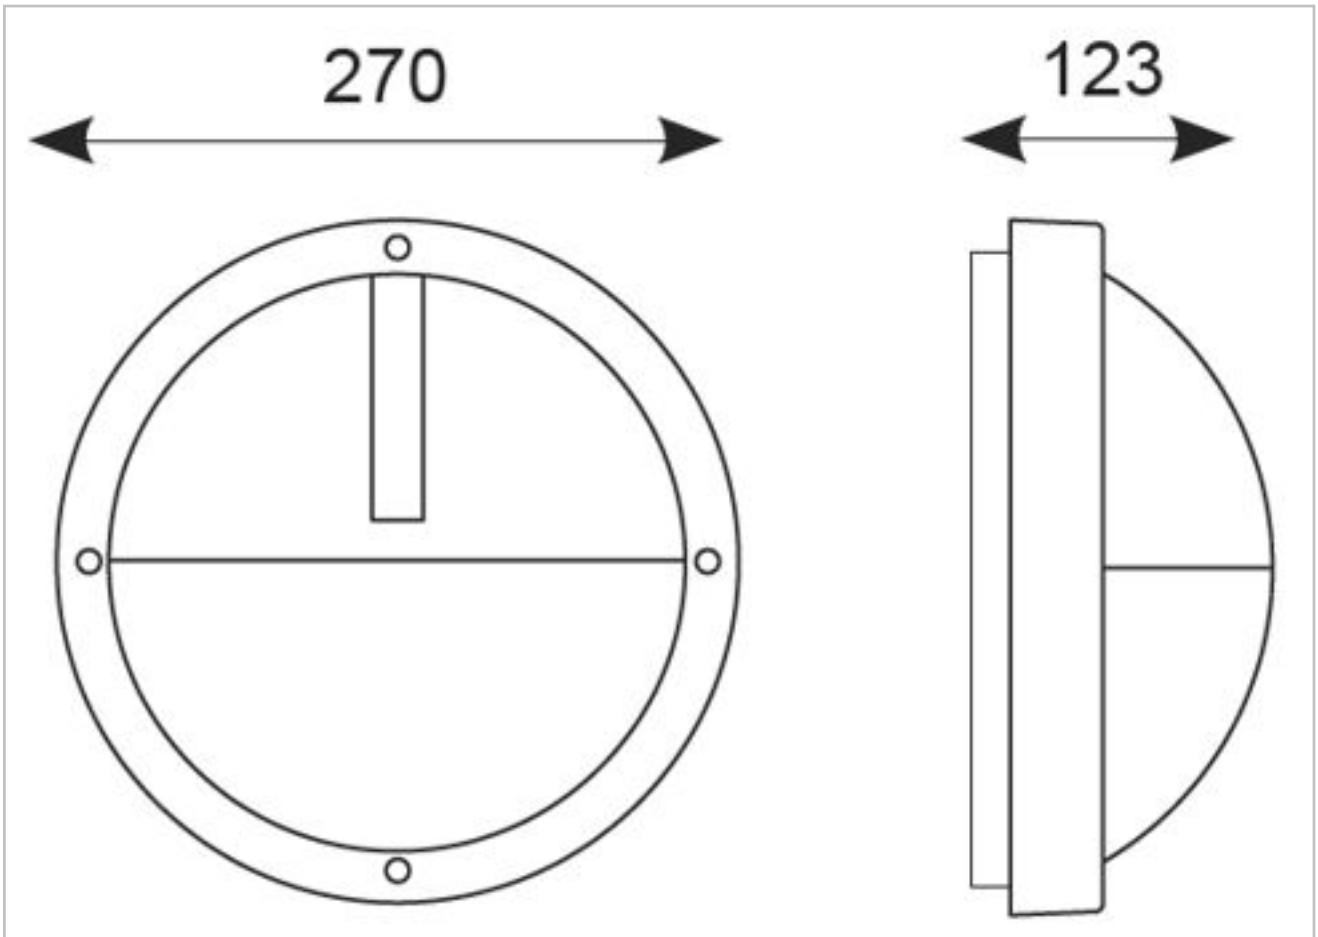

AUNLED/SG

Features

Die-cast aluminium construction with tamperproof stainless steel allen key screws and opal polycarbonate diffuser.

LED lifespan L70 50,000 hours.

Non-dimmable.

General Information

Lamp Type	LED
Colour / Finish	Silver Grey
IP Rating	IP65
IK Rating	IK10
Class Protection	1
Internal / External	External
Surface / Recessed / Suspended	Surface
Warranty (Years)	5
CE Mark	Yes
Diameter (mm)	270
Depth (mm)	123

Technical Information

Wattage	12W
Lumens Delivered	442lm
Lm/W	37lm
CRI	Ra 80
CCT	4000k
Input	230V
Hertz	50/60Hz
Operating Temp	0°C to 25°C

Technical Data - ETIM - Ceiling-/wall luminaire (EC002892)

Suitable for wall mounting	Yes
Suitable for suspended mounting	No
Suitable for ceiling mounting	No
Suitable for built-in mounting	No
Suitable for surface mounting	Yes
With light source	Yes
Suitable for number of lamps	1
Material housing	Aluminium
Colour housing	Grey
Nominal voltage	230-230 V
Control gear included	Yes
No dim function	Yes
Degree of protection (IP)	IP65
Impact strength	IK10
Protection class	I
Suitable for emergency lighting	No
With movement sensor	No
With light sensor	No
Max. system power	12 W
Rated luminous flux acc. IEC 62722-2-1	442 lm
Colour of light	White
Colour temperature	4000-4000 K
Colour rendering index CRI	80-89
Luminaire efficacy	37 lm/W
Height/depth	123 mm

Length

270 mm

Datasheet generated from <https://onetimepim.com> last updated Tuesday, December 1, 2020 9:48:19 AM