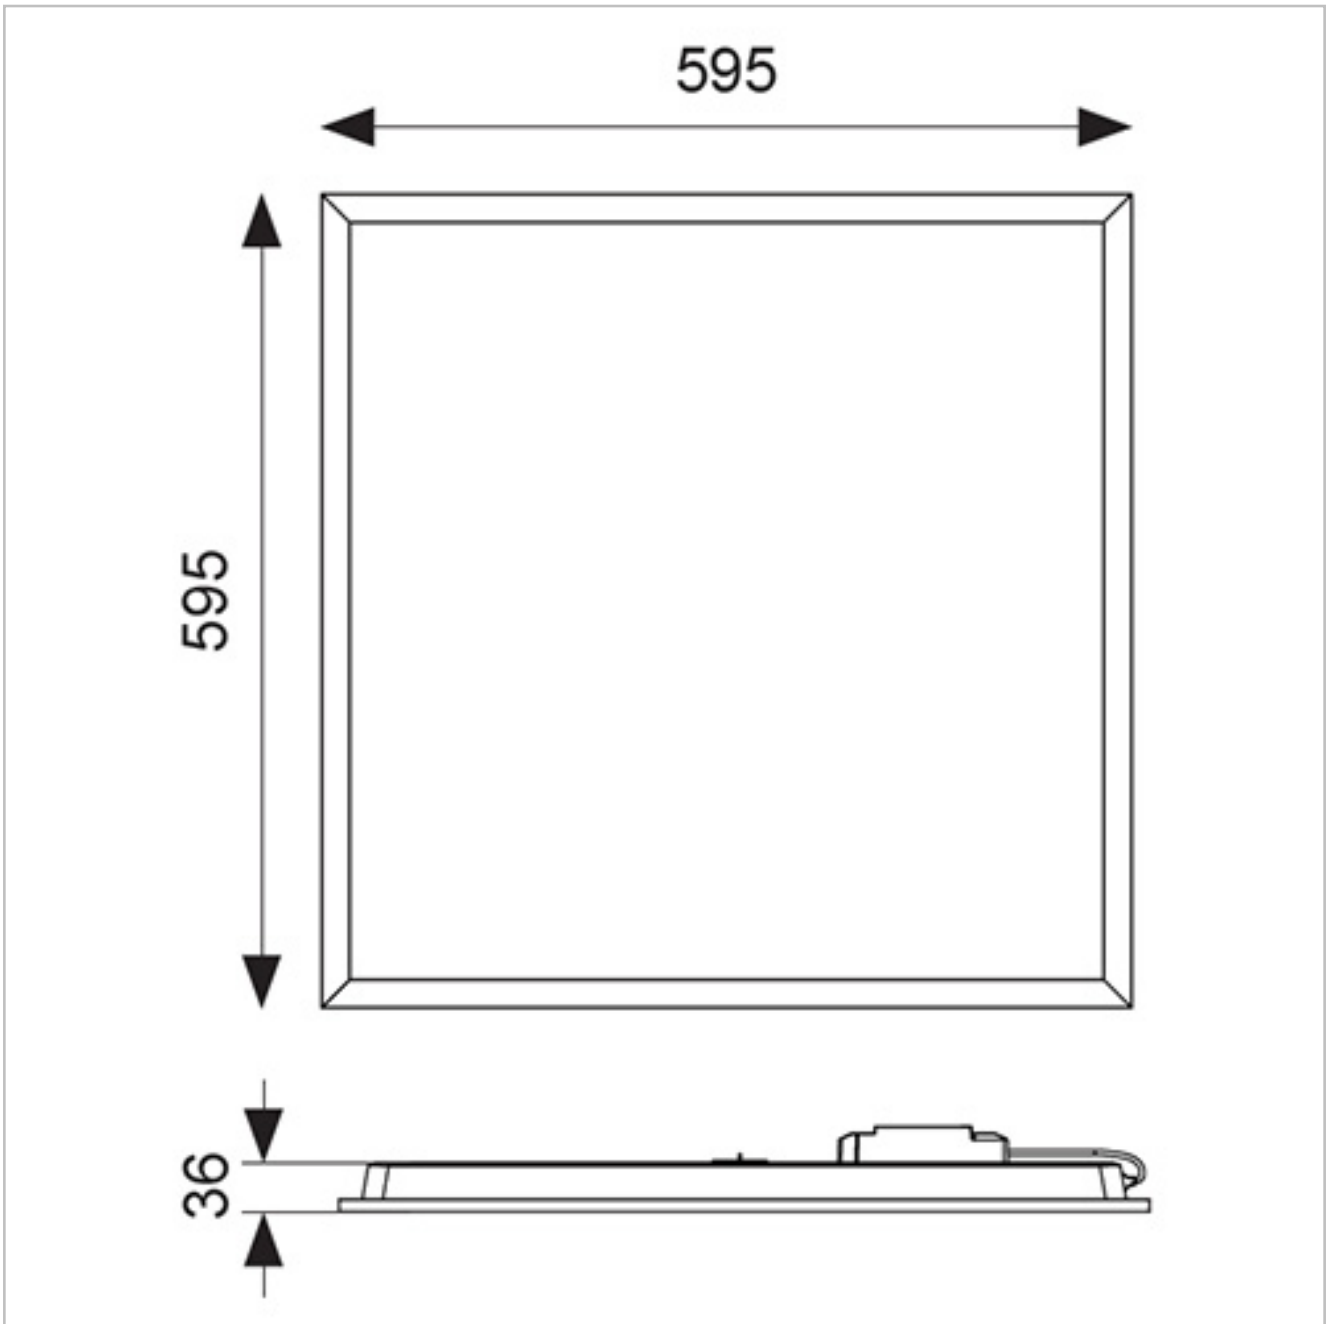

Datasheet generated from <https://onetimepim.com> last updated Tuesday, December 1, 2020 9:51:20 AM