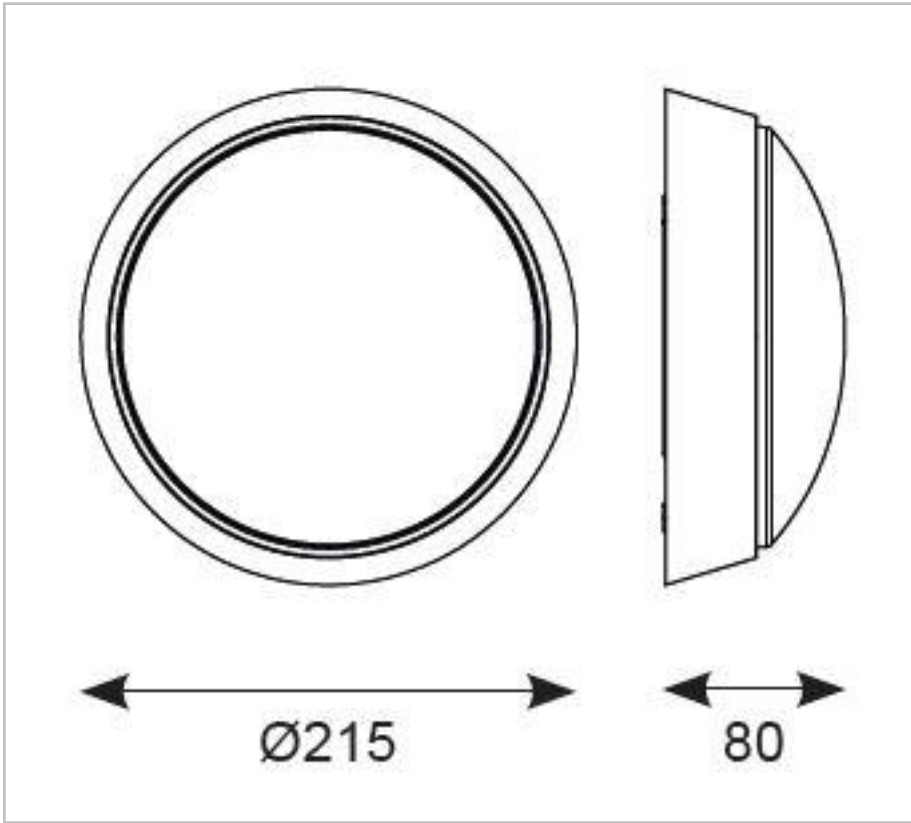

Datasheet generated from <https://onetimepim.com> last updated Monday, September 6, 2021 1:51:46 PM