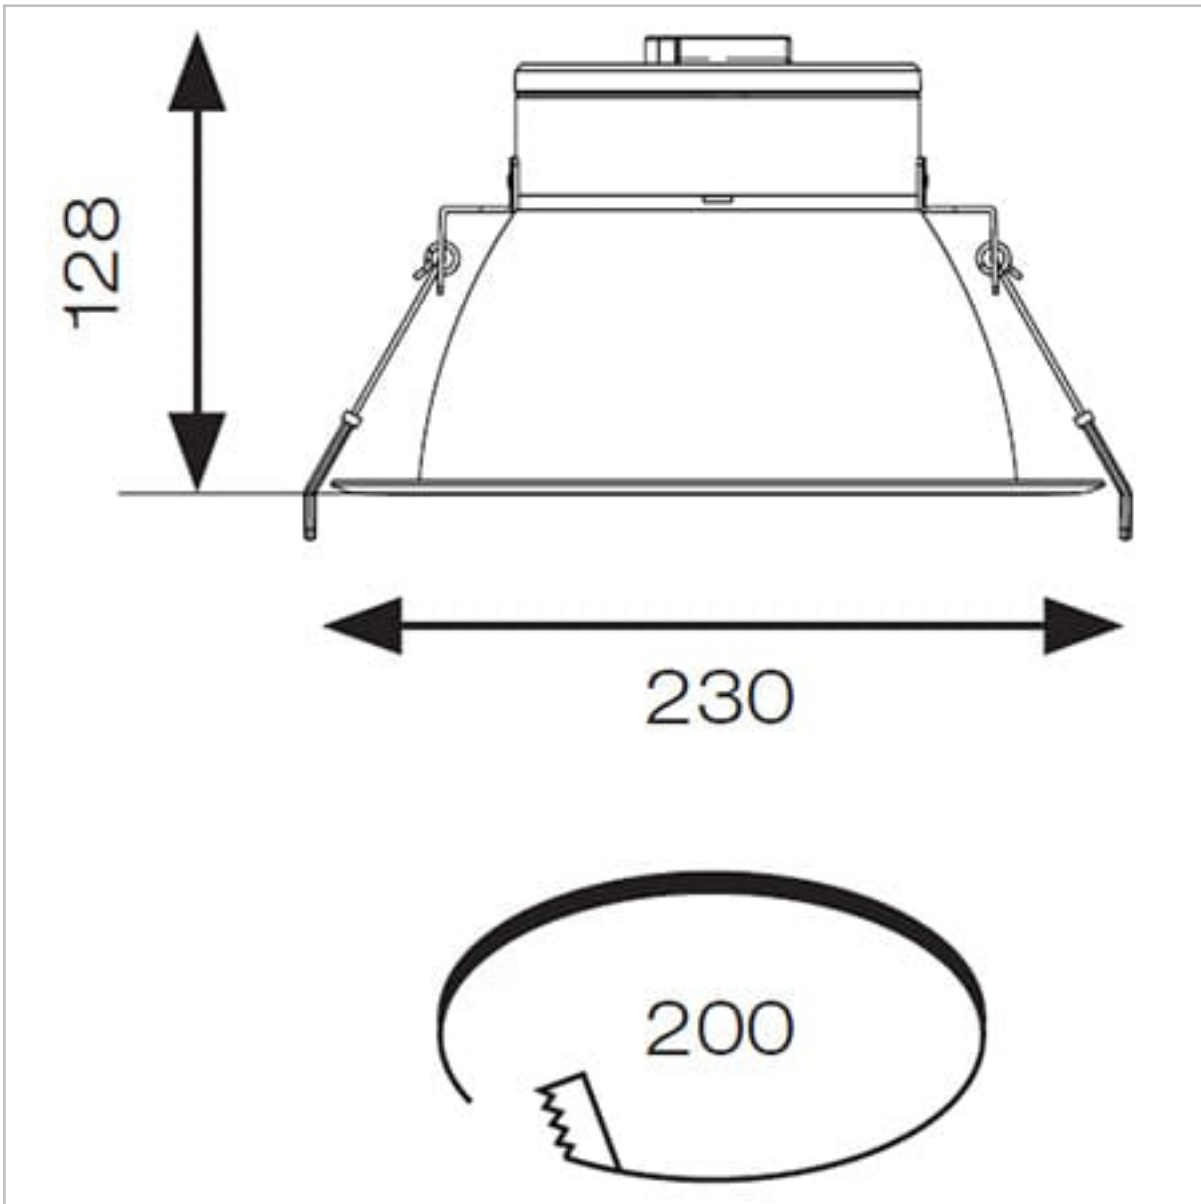

One product provides 3000K,4000K and 6500K colour temperature options

Downlight design allows installation into existing hole cut-outs from 150mm to 200mm

Powered by Tridonic

General Information

Lamp Type	LED
Colour / Finish	White
OCTO Smart Control	Yes
IP Rating	IP20
Class Protection	2
Internal / External	Internal
Surface / Recessed / Suspended	Recessed
Lifetime (Hrs)	L80 60,000
Warranty (Years)	5
CE Mark	Yes
Diameter (mm)	230 mm
Height (mm)	128 mm

Technical Information

Wattage	27W
Lumens Delivered	3150lm (4000K)
Lm/W	121lm/W (4000K)
Beam Angle	75
CRI	80
CCT	3000/4000/6500K
Input	220/240V
Hertz	50/60Hz
Operating Temp	-25°C to 40°C
SDCM	6
UGR	26

Datasheet generated from <https://onetimepim.com> last updated Monday, July 25, 2022 10:27:16 AM