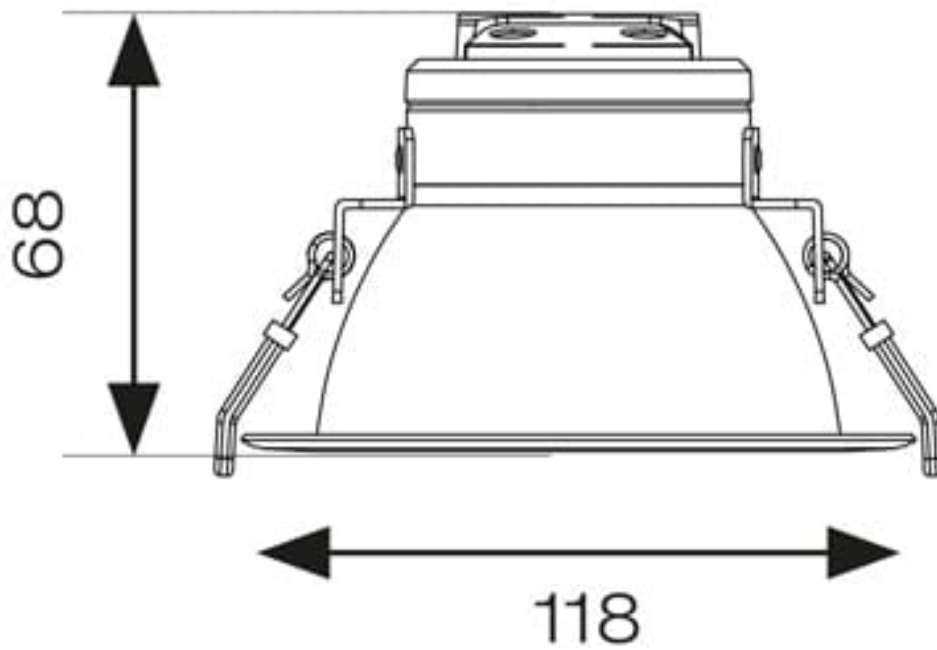

One product provides 3000K,4000K and 6500K colour temperature options

Downlight design allows installation into existing hole cut-outs from 68mm to 100mm

Powered by Tridonic

General Information

Lamp Type	LED
Colour / Finish	White
Dimmable	Yes
Emergency	Yes
OCTO Smart Control	Yes
Bluetooth Enabled	Yes
IP Rating	IP20
Class Protection	2
Internal / External	Internal
Surface / Recessed / Suspended	Recessed
Lifetime (Hrs)	L80 60,000h
Warranty (Years)	5
CE Mark	Yes
Diameter (mm)	118 mm
Height (mm)	68 mm

Technical Information

Wattage	14W
Lumens Delivered	1400lm (4000K)
Lm/W	113lm/W (4000K)
Beam Angle	75
CRI	80
CCT	3000/4000/6500K
Input	220/240V
Hertz	50/60Hz
Operating Temp	-25°C to 40°C
SDCM	6
UGR	26

Datasheet generated from <https://onetimepim.com> last updated Thursday, October 13, 2022 10:01:19 PM