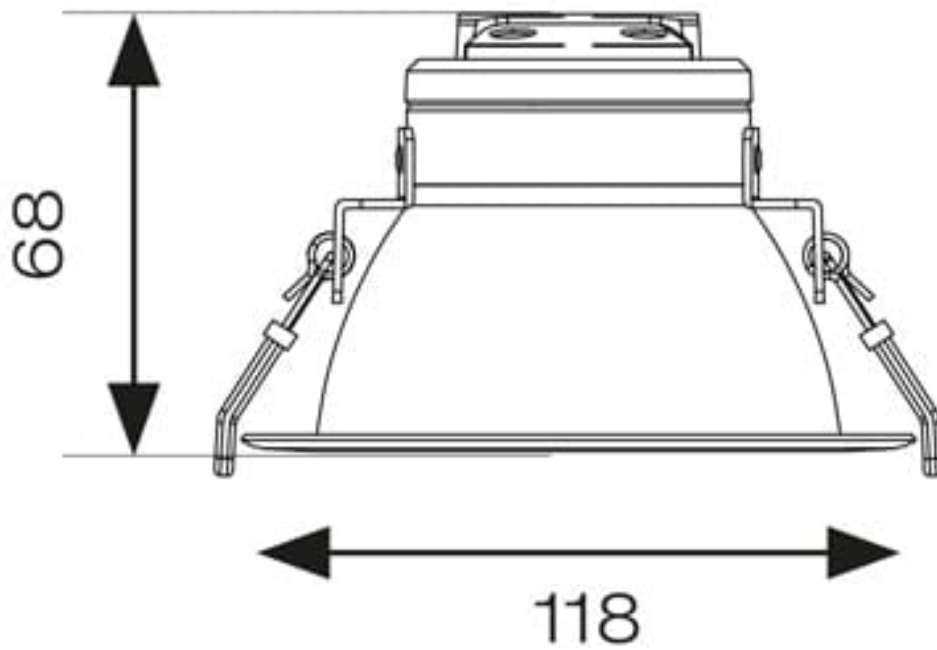

Downlight design allows installation into existing hole cut-outs from 68mm to 100mm

Powered by Tridonic

General Information

Lamp Type	LED
Colour / Finish	White
Emergency	Yes
Bluetooth Enabled	Yes
IP Rating	IP20
Class Protection	2
Internal / External	Internal
Surface / Recessed / Suspended	Recessed
Lifetime (Hrs)	L80 60,000h
Warranty (Years)	5
CE Mark	Yes
Diameter (mm)	118 mm
Height (mm)	68 mm

Technical Information

Wattage	14W
Lumens Delivered	1400lm (4000K)
Lm/W	113lm/W (4000K)
Beam Angle	75
CRI	80
CCT	3000/4000/6500K
Input	220/240V
Hertz	50/60Hz
Operating Temp	-25°C to 40°C
SDCM	6
UGR	26

Datasheet generated from <https://onetimepim.com> last updated Thursday, October 13, 2022 10:01:18 PM