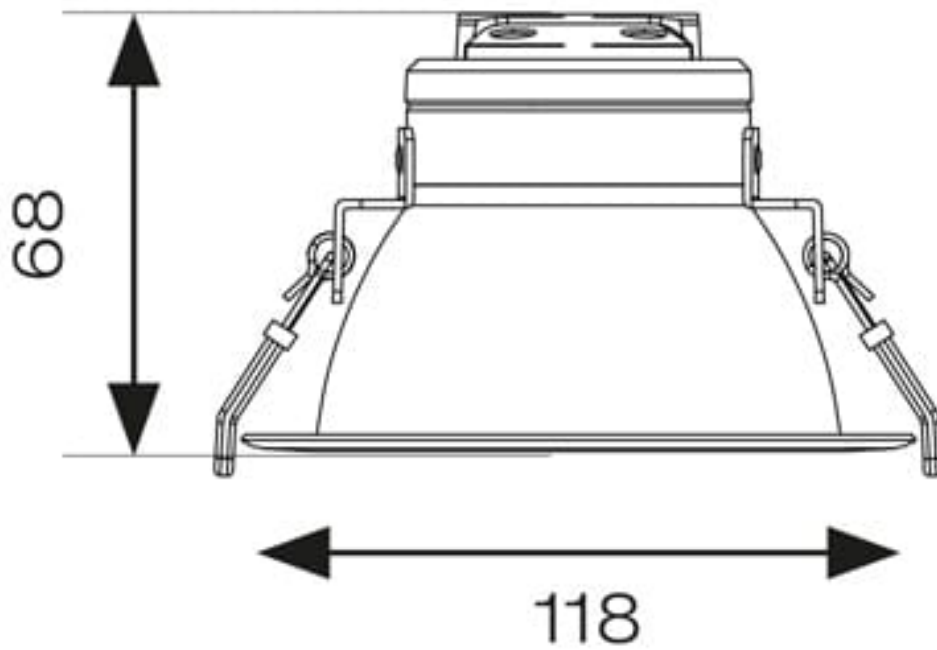

Downlight design allows installation into existing hole cut-outs from 68mm to 100mm

Powered by Tridonic

General Information

Lamp Type	LED
Colour / Finish	White
Emergency	Yes
Bluetooth Enabled	Yes
IP Rating	IP20
Class Protection	2
Internal / External	Internal
Surface / Recessed / Suspended	Recessed
Lifetime (Hrs)	L80 60,000h
Warranty (Years)	5
CE Mark	Yes
Diameter (mm)	118 mm
Height (mm)	68 mm

Technical Information

Wattage	14W
Lumens Delivered	1400lm (4000K)
Lm/W	113lm/W (4000K)
Beam Angle	75
CRI	80
CCT	3000/4000/6500K
Input	220/240V
Hertz	50/60Hz
Operating Temp	-25°C to 40°C
SDCM	6
UGR	26

Datasheet generated from <https://onetimepim.com> last updated Thursday, October 13, 2022 10:01:19 PM