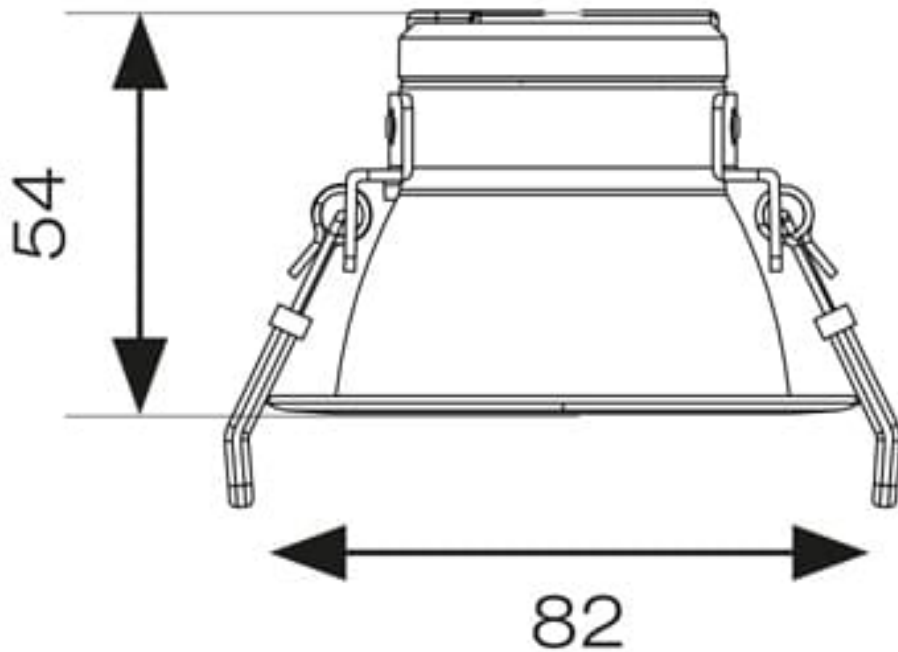

One product provides 3000K,4000K and 6500K colour temperature options

Downlight design allows installation into existing hole cut-outs from 68mm to 100mm

Powered by Tridonic

General Information

Lamp Type	LED
Colour / Finish	White
Dimmable	Yes
Emergency	Yes
OCTO Smart Control	Yes
Bluetooth Enabled	Yes
IP Rating	IP20
Class Protection	2
Internal / External	Internal
Surface / Recessed / Suspended	Recessed
Lifetime (Hrs)	L80 60,000h
Warranty (Years)	5
CE Mark	Yes
Diameter (mm)	82 mm
Height (mm)	54 mm

Technical Information

Wattage	8.5W
Lumens Delivered	740lm (4000K)
Lm/W	107lm/W (4000K)
Beam Angle	75
CRI	80
CCT	3000/4000/6500K
Input	220/240V
Hertz	50/60Hz
Operating Temp	-25°C to 40°C
SDCM	6
UGR	27

Datasheet generated from <https://onetimepim.com> last updated Thursday, October 13, 2022 10:01:18 PM