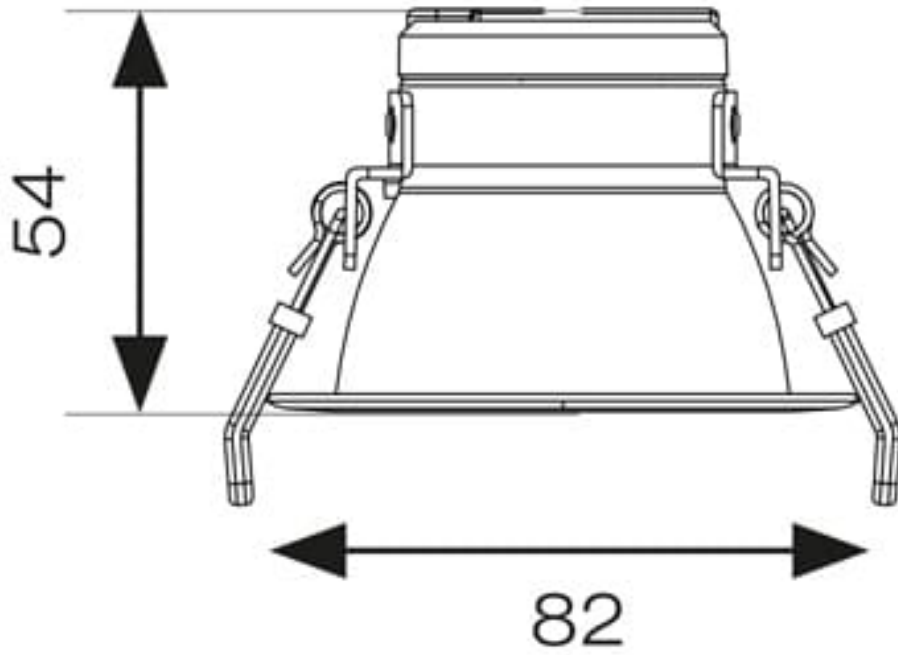

One product provides 3000K,4000K and 6500K colour temperature options

Downlight design allows installation into existing hole cut-outs from 68mm to 100mm

Powered by Tridonic

General Information

Lamp Type	LED
Colour / Finish	White
Dimmable	Yes
Emergency	Yes
OCTO Smart Control	Yes
Bluetooth Enabled	Yes
IP Rating	IP20
Class Protection	2
Internal / External	Internal
Surface / Recessed / Suspended	Recessed
Lifetime (Hrs)	L80 60,000h
Warranty (Years)	5
CE Mark	Yes
Diameter (mm)	82 mm
Height (mm)	54 mm

Technical Information

Wattage	8.5W
Lumens Delivered	740lm (4000K)
Lm/W	107lm/W (4000K)
Beam Angle	75
CRI	80
CCT	3000/4000/6500K
Input	220/240V
Hertz	50/60Hz
Operating Temp	-25°C to 40°C
SDCM	6
UGR	27

Datasheet generated from <https://onetimepim.com> last updated Thursday, October 13, 2022 10:01:17 PM