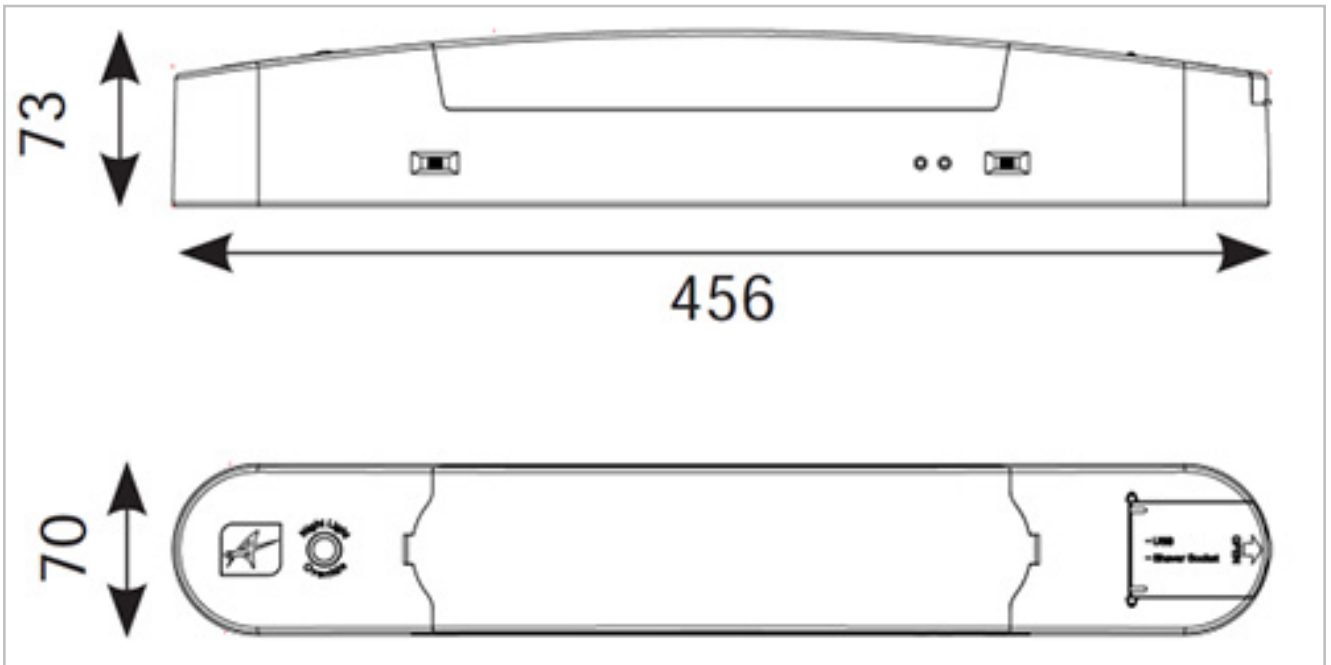

USB 2A charge port.

110/230V selectable shaver output and isolating transformer.

LED lifespan L70 50,000 hours.

General Information

Lamp Type	LED
Colour / Finish	White
IP Rating	IP20
Class Protection	1
Internal / External	Internal
Surface / Recessed / Suspended	Surface
Warranty (Years)	2
CE Mark	Yes
Length (mm)	456
Width (mm)	70
Depth (mm)	73

Technical Information

Wattage	8W
Lumens Delivered	436lm
Lm/W	55lm
CRI	Ra 70
CCT	4000K
Input	230V
Hertz	50/60Hz
Operating Temp	0°C to 40°C

Technical Data - ETIM - Ceiling-/wall luminaire (EC002892)

Suitable for wall mounting	Yes
Suitable for suspended mounting	No
Suitable for ceiling mounting	No
Suitable for built-in mounting	No
Suitable for surface mounting	Yes
With light source	Yes
Suitable for number of lamps	1
Colour housing	White
Nominal voltage	230-230 V
Control gear included	Yes
Degree of protection (IP)	IP20
Protection class	I
Suitable for emergency lighting	No
With movement sensor	No
With light sensor	No
Max. system power	8 W
Rated luminous flux acc. IEC 62722-2-1	436 lm
Colour of light	White
Colour temperature	4000-4000 K
Colour rendering index CRI	70-79
Luminaire efficacy	55 lm/W
Width	70 mm
Height/depth	73 mm
Length	456 mm