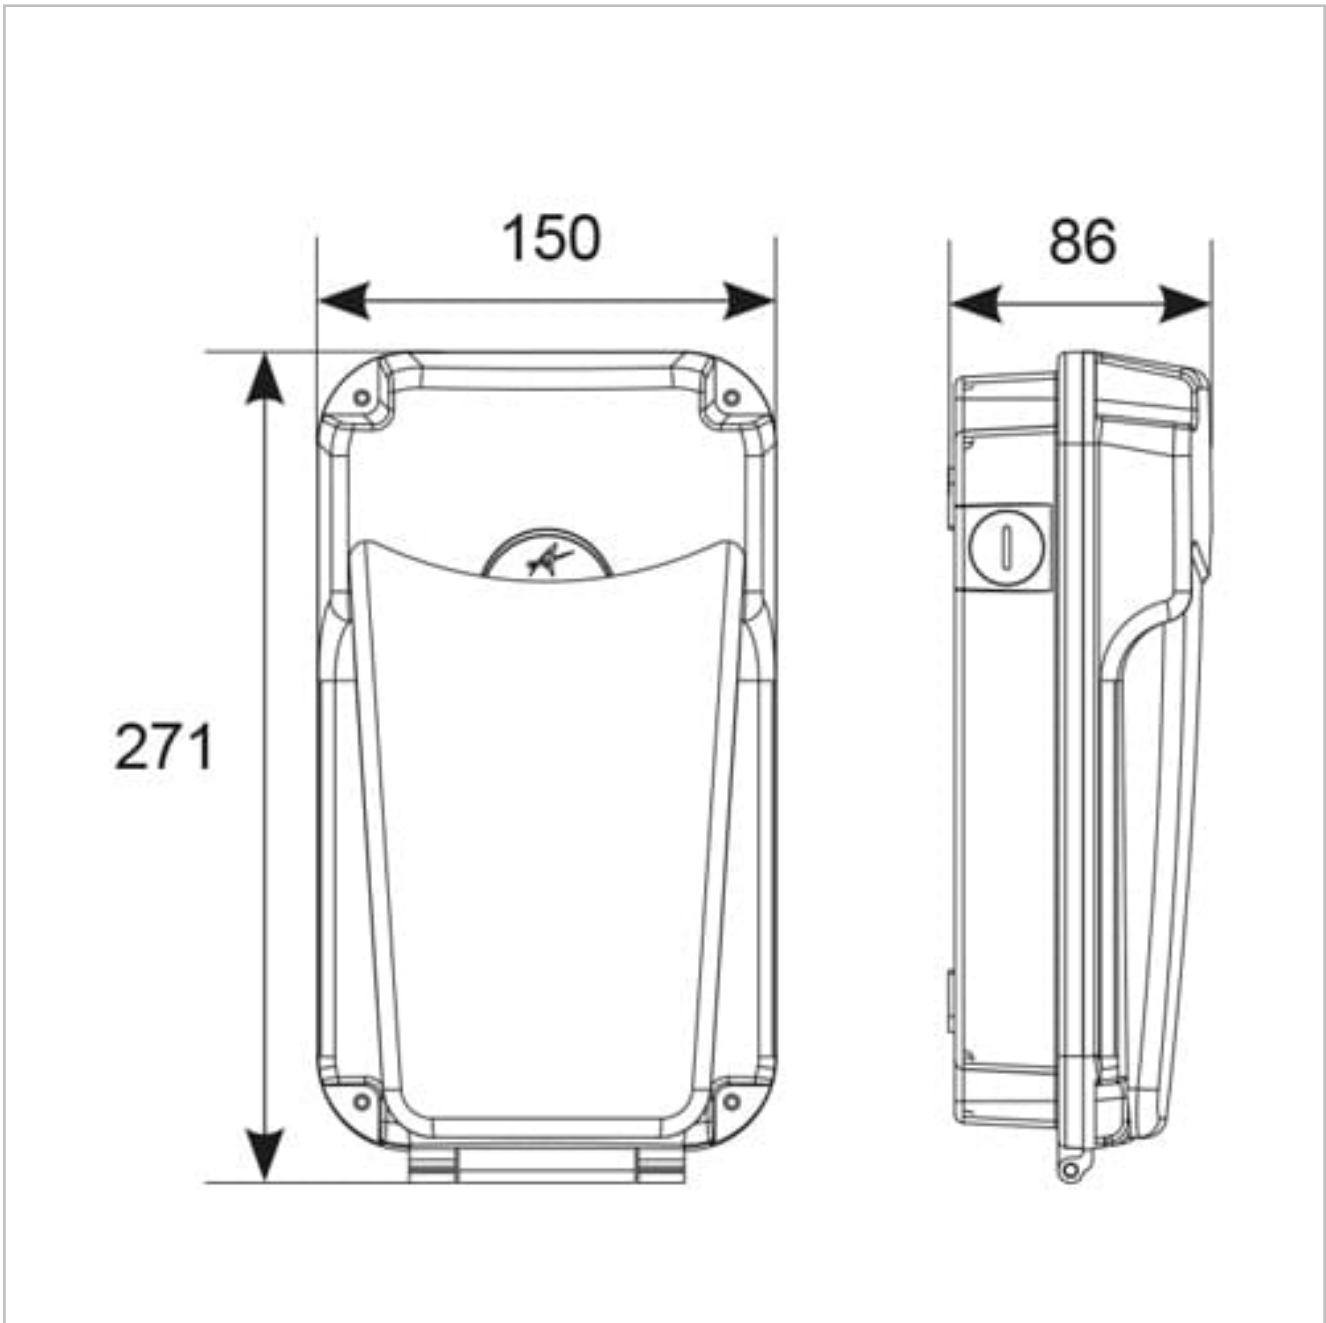

Datasheet generated from <https://onetimepim.com> last updated Thursday, October 6, 2022 8:27:11 AM