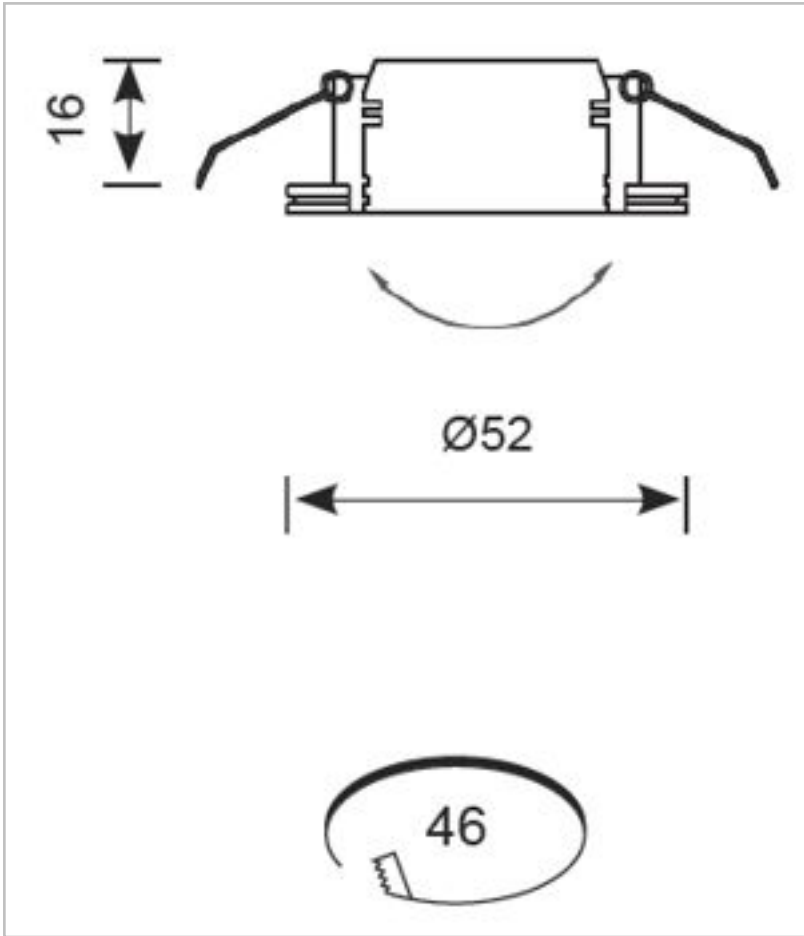

## General Information

Lamp Type	LED
Colour / Finish	Brushed Chrome
IP Rating	IP20
Class Protection	3
Internal / External	Internal
Surface / Recessed / Suspended	Recessed
Warranty (Years)	3
CE Mark	Yes
Diameter (mm)	52
Height (mm)	16
Accessories	AD3W/700, ADK12W/700, ADK20W/700, AMCD25W, AMCD50W

## Technical Data - ETIM - Downlight/spot/floodlight (EC001744)

Suitable for surface mounting	No
Suitable for built-in mounting	Yes
Suitable for wall mounting	No
Suitable for suspended mounting	No
Suitable for ceiling mounting	Yes
Suitable for traverse mounting	No
Suitable for pedestal/floor mounting	No
Suitable for light-track mounting	No
Adjustability	Swivelling
With movement sensor	No
With light sensor	No
With light source	Yes
Suitable for number of lamps	1
Colour housing	Chrome
LED nominal current at constant current	700-700 mA
Control gear included	No
Beam angle	Narrow beam 11-20°
Degree of protection (IP)	IP20
Protection class	III
Max. system power	3 W
Colour of light	White
Colour temperature	4000-4000 K
Colour rendering index CRI	80-89
Rated luminous flux acc. IEC 62722-2-1	172 lm
Lamp efficacy	31 lm/W

Height/depth 16 mm

Outer diameter 52 mm

Datasheet generated from <https://onetimepim.com> last updated Monday, November 23, 2020 10:55:26 AM