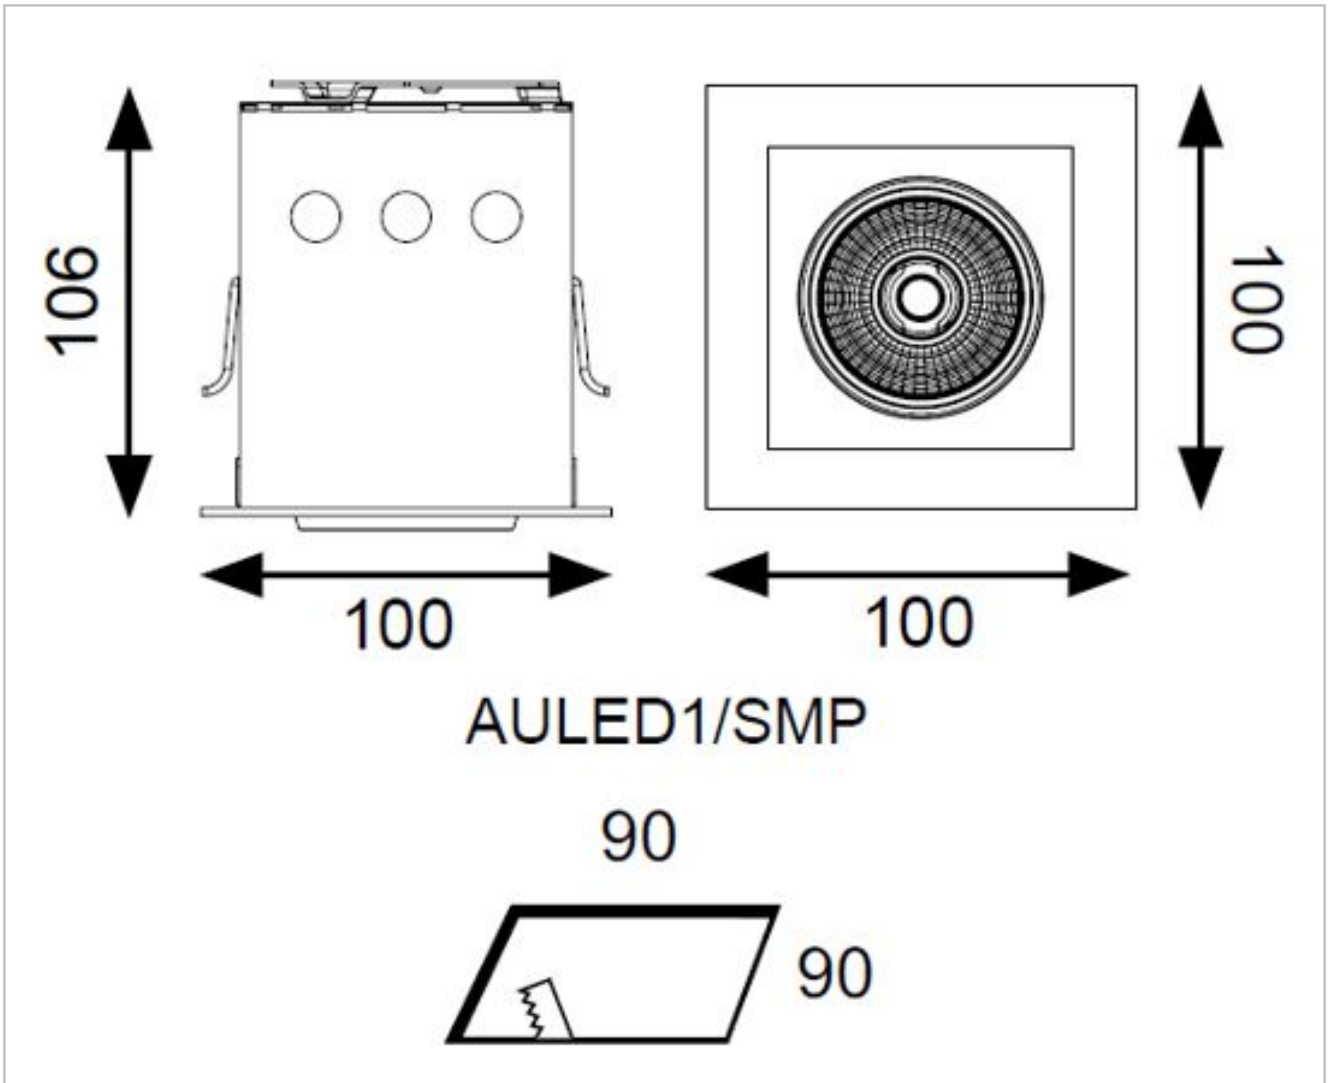

Colour of light White

Colour rendering index CRI 90-100

Datasheet generated from <https://www.electrika.com> last updated Monday, June 17, 2019 8:32:09 AM