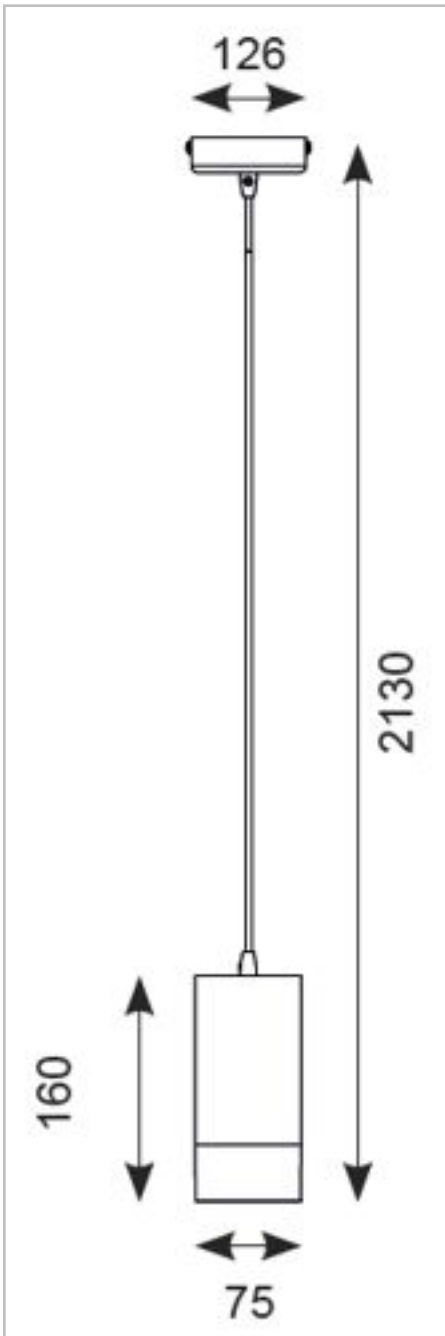

## Features

Decorative pendant with die-cast housing.

Matt white paint finish with frosted glass bottom cover.

Suitable for hotel, restaurant and commercial applications.

Comparable performance to 75W halogen.

## General Information

Lamp Type	LED
Colour / Finish	White
IP Rating	IP20
Class Protection	1
Internal / External	Internal
Warranty (Years)	2
CE Mark	Yes
Width (mm)	126
Height (mm)	2130

## Technical Data - ETIM 6 - Pendant luminaire (EC001743)

With light source	Yes
Suitable for number of lamps	1
Lamp power	11 W
Lamp power at multiwatt	Not applicable
Control gear included	Yes
Type of dimming	Not dimmable
Suitable for emergency lighting	No
Emergency unit integrated	No
Nominal voltage	230-230 V
Suitable for through-wiring	No
Surface finishing	Matt
Colour housing	White
Suitable for light line configuration	No
Material cover	Glass structured
Type of grid	None
Length	2130 mm
Width	126 mm
Suspension supplied with the product	Yes
Pendant length	1950-1950 mm
Protection class	I
Degree of protection (IP)	IP20
Rated luminous flux acc. IEC 62722-2-1	619 lm
Colour of light	White
Colour temperature	3000-3000 K
Colour rendering index CRI	80-89