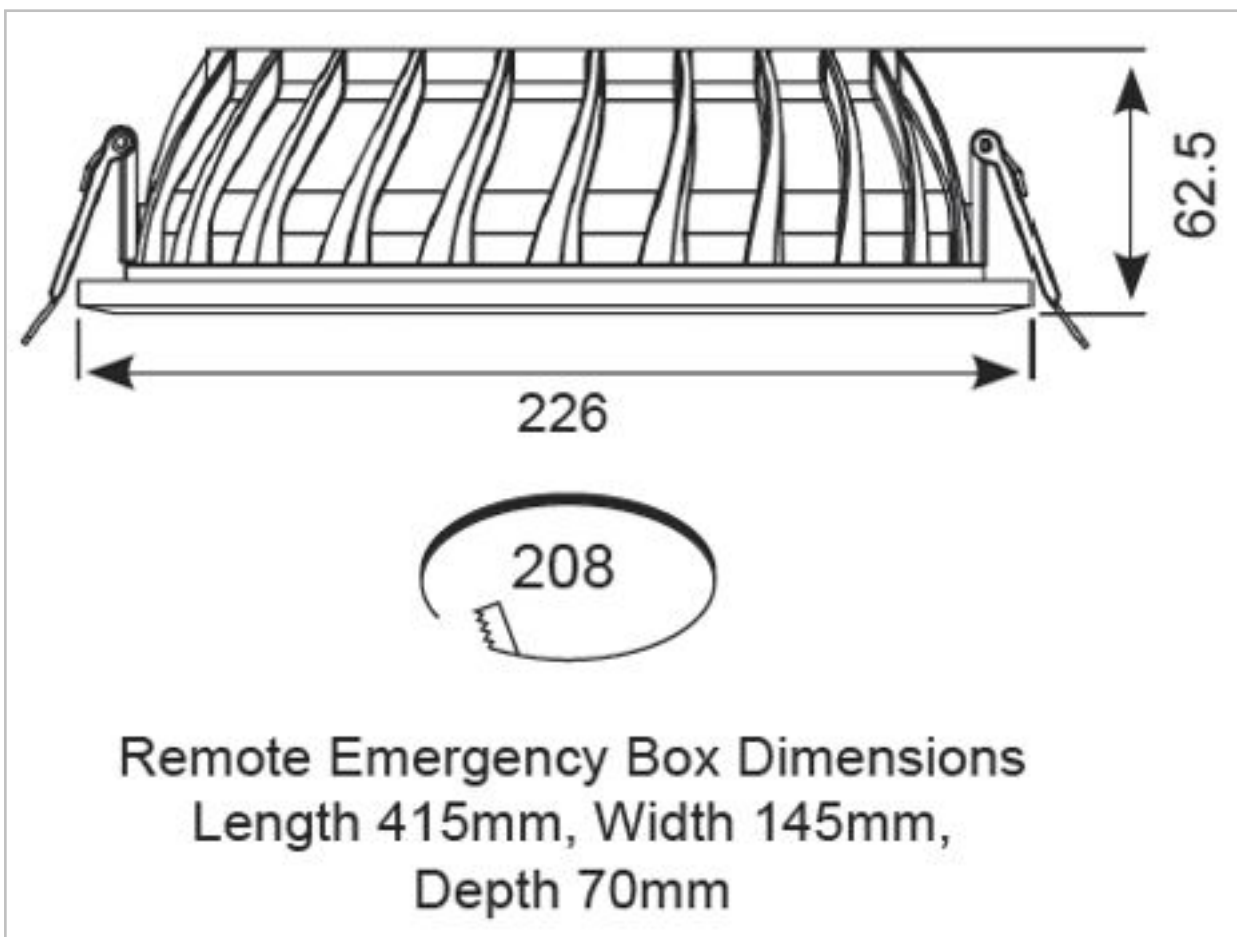

Datasheet generated from <https://www.electrika.com> last updated Wednesday, September 25, 2019 1:47:56 PM