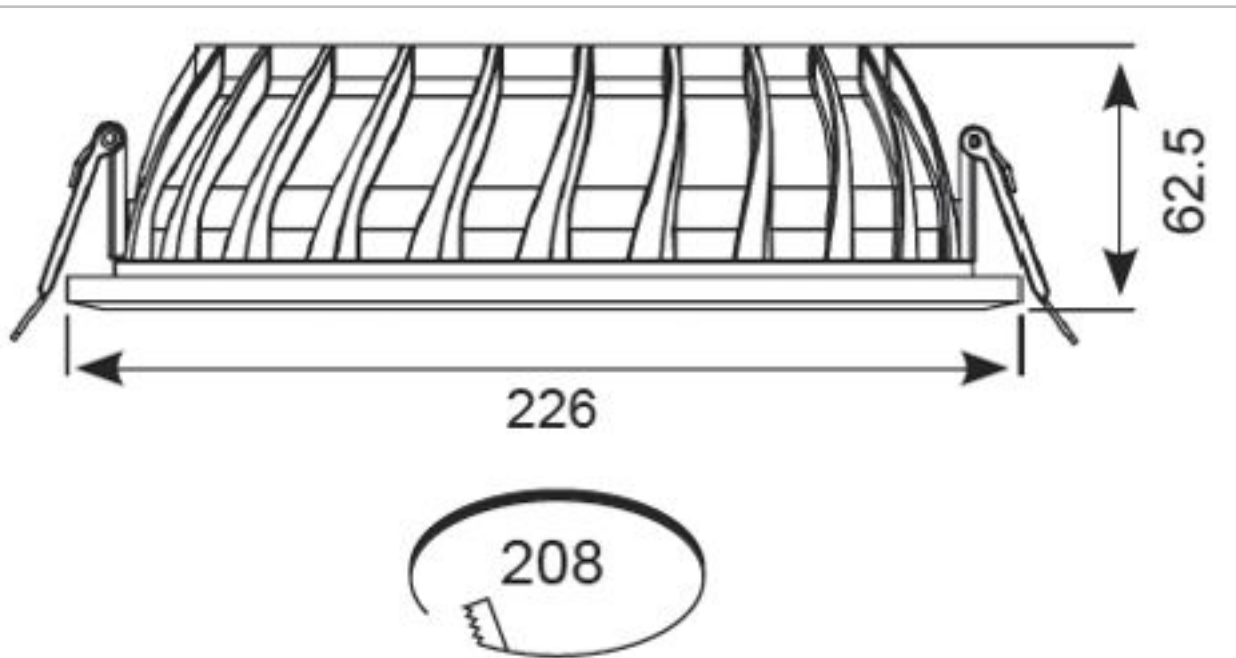

Removable twist on, twist off bezel provides option of utilising alternative bezel and drop glass accessories

Dimmable and Emergency options

LED lifespan L70 50,000 hours

General Information

Lamp Type	LED
Colour / Finish	White
IP Rating	IP65
Class Protection	2
Bathroom Zone	2
Internal / External	Internal
Surface / Recessed / Suspended	Recessed
Warranty (Years)	5
CE Mark	Yes
Diameter (mm)	226
Height (mm)	62.5
Accessories	AGPL/DG1/W, AGPL/DG3/W

Datasheet generated from <https://www.electrika.com> last updated Wednesday, August 28, 2019 1:04:10 PM

Remote Emergency Box Dimensions
Length 415mm, Width 145mm,
Depth 70mm