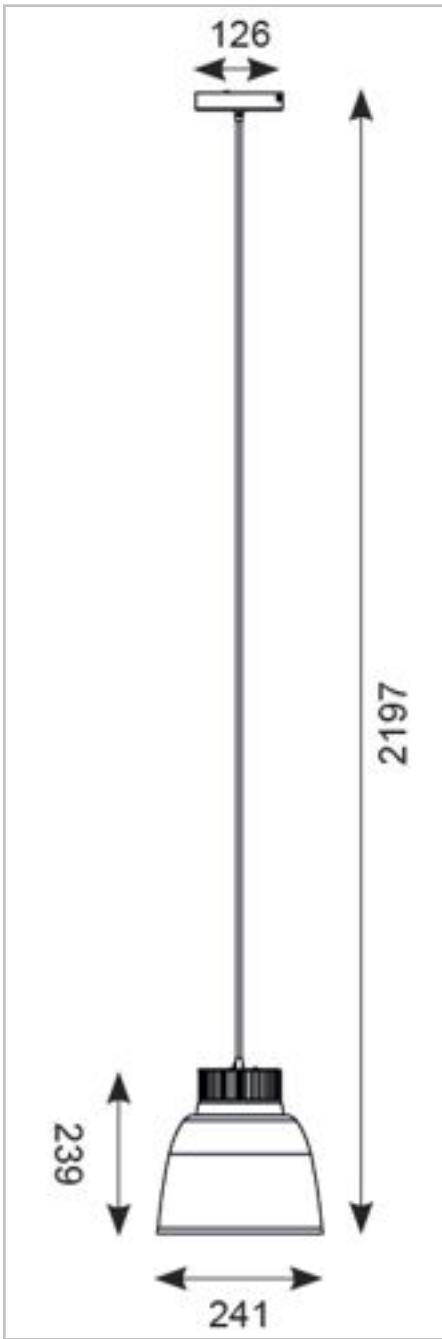

ADEPLED

Decco LED 21W White

Features

Compact Decco pendant with die-cast housing and aluminium reflector.

Suitable for domestic, hotel, restaurant and commercial applications.

Matt white textured powder coat paint finish.

21W exceeds performance of 35W HQI

LED lifespan L70 54,000 hours.

Non-dimmable.

General Information

Lamp Type	LED
Colour / Finish	White
IP Rating	IP20
Class Protection	1
Internal / External	Internal
Warranty (Years)	2
CE Mark	Yes
Width (mm)	241
Height (mm)	2197

Technical Information

Wattage	21W
Lumens Delivered	1784lm
Lm/W	85lm
CRI	Ra 80
CCT	3000K
Input	230V
Hertz	50/60Hz
Operating Temp	-20°C to 35°C

Technical Data - ETIM 6 - Pendant luminaire (EC001743)

With light source	Yes
Suitable for number of lamps	1
Lamp power	21 W
Lamp power at multiwatt	Not applicable
Control gear included	Yes
Type of dimming	Not dimmable
Suitable for emergency lighting	No
Emergency unit integrated	No
Nominal voltage	230-230 V
Suitable for through-wiring	No
Surface finishing	Matt
Colour housing	White
Suitable for light line configuration	No
Type of grid	None
Reflector	Other
Length	2197 mm
Width	241 mm
Suspension supplied with the product	Yes
Pendant length	1920-1920 mm
Protection class	I
Degree of protection (IP)	IP20
Rated luminous flux acc. IEC 62722-2-1	1784 lm
Colour of light	White
Colour temperature	3000-3000 K
Colour rendering index CRI	80-89