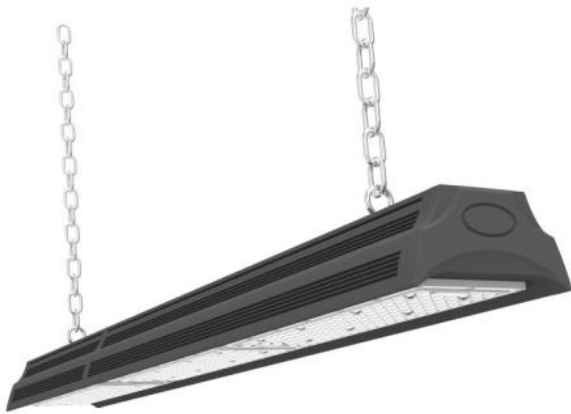

KLBC36L1

Cumulus, Linear LED Low Bay & Architecture Flood Light, 36W

Features

Modular design with extendable LED lighting module

Surface and suspended mounting

Can be used as exterior architecture flood light

IP65 and vandal resistant IK10

KLBC36L1-W50
KLBC36L1-P50

Datasheet generated from <https://onetimepim.com> last updated Monday, February 1, 2021 11:33:57 AM