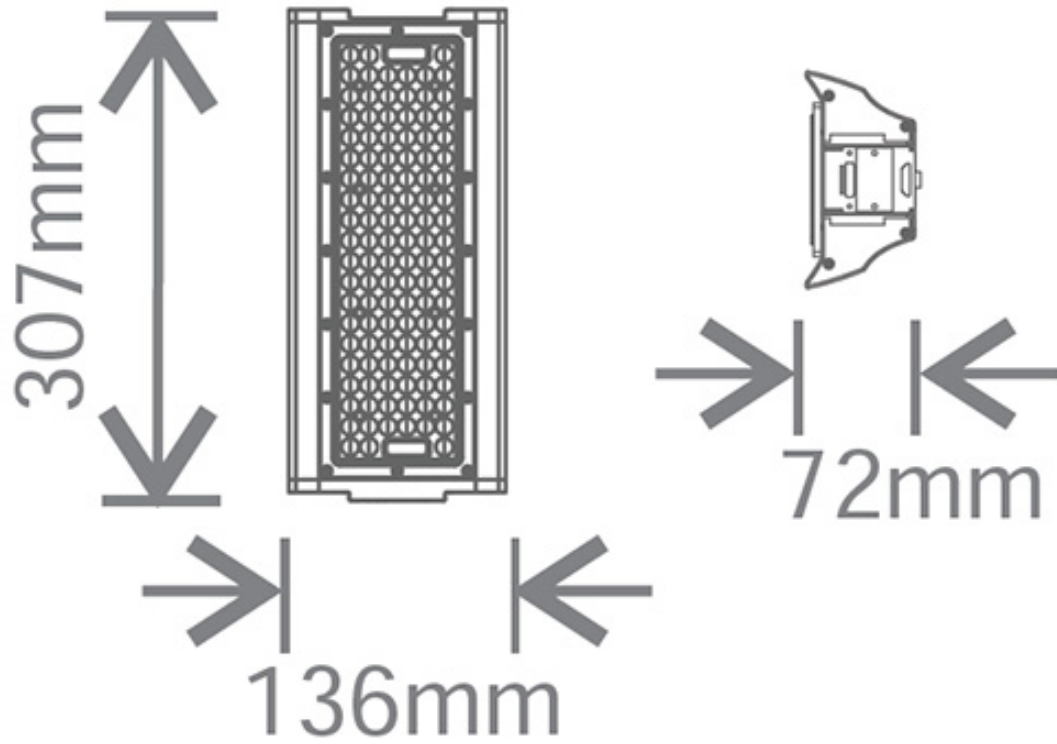

KLBC36L1

Cumulus, Linear LED Low Bay & Architecture Flood Light, 36W

Features

Modular design with extendable LED lighting module

Surface and suspended mounting

Can be used as exterior architecture flood light

IP65 and vandal resistant IK10

KLBC36L1-W50
KLBC36L1-P50

Datasheet generated from <https://onetimepim.com> last updated Monday, February 1, 2021 11:33:57 AM