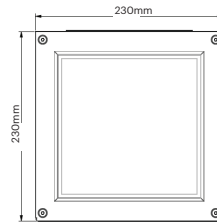

Dimensions