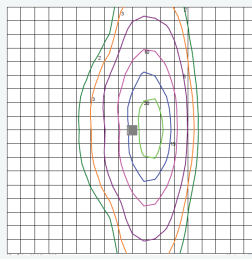

Dimensions

Optics

STREET

CYCLE

FLOOD

Code	Power	Light Source	Luminaire Lumens	Optic	CCT(K)	IP	IK	Weight (kg)	Paint Finish	
QUAFL08D	7.5W	LED	857	Asymmetrical Flood Light Optic (FL)	4000	IP65	IK10	3.95	Anthracite Grey	
QUAFL08DEM	7.5W	LED	857		4000	IP65	IK10	4.21	Anthracite Grey	
QUAFL08DEMPEEC	7.5W	LED	857		4000	IP65	IK10	4.26	Anthracite Grey	
QUAF08DPEEC	7.5W	LED	857		4000	IP65	IK10	4.00	Anthracite Grey	
QUAFL15D	13.5W	LED	1542		4000	IP65	IK10	3.95	Anthracite Grey	
QUAFL15DEM	13.5W	LED	1542		4000	IP65	IK10	4.21	Anthracite Grey	
QUAFL15DEMPEEC	13.5W	LED	1542		4000	IP65	IK10	4.26	Anthracite Grey	
QUAF15DPEEC	13.5W	LED	1542		4000	IP65	IK10	4.00	Anthracite Grey	
QUAOC08D	7.5W	LED	825		Asymmetrical Street Optic (ST)	4000	IP65	IK10	3.95	Anthracite Grey
QUAOC08DEM	7.5W	LED	825			4000	IP65	IK10	4.21	Anthracite Grey
QUAOC08DEMPEEC	7.5W	LED	825	4000		IP65	IK10	4.26	Anthracite Grey	
QUAOC08DPEEC	7.5W	LED	825	4000		IP65	IK10	4.00	Anthracite Grey	
QUAOC15D	13.5W	LED	1485	4000		IP65	IK10	3.95	Anthracite Grey	
QUAOC15DEM	13.5W	LED	1485	4000		IP65	IK10	4.21	Anthracite Grey	
QUAOC15DEMPEEC	13.5W	LED	1485	4000		IP65	IK10	4.26	Anthracite Grey	
QUAOC15DPEEC	13.5W	LED	1485	4000	IP65	IK10	4.00	Anthracite Grey		
QUAST08D	7.5W	LED	806	Asymmetrical Cycle optic (OC)	4000	IP65	IK10	3.95	Anthracite Grey	
QUAST08DEM	7.5W	LED	806		4000	IP65	IK10	4.21	Anthracite Grey	
QUAST08DEMPEEC	7.5W	LED	806		4000	IP65	IK10	4.26	Anthracite Grey	
QUAST08DPEEC	7.5W	LED	806		4000	IP65	IK10	4.00	Anthracite Grey	
QUAST15D	13.5W	LED	1453		4000	IP65	IK10	3.95	Anthracite Grey	
QUAST15DEM	13.5W	LED	1453		4000	IP65	IK10	4.21	Anthracite Grey	
QUAST15DEMPEEC	13.5W	LED	1453		4000	IP65	IK10	4.26	Anthracite Grey	
QUAST15DPEEC	13.5W	LED	1453		4000	IP65	IK10	4.00	Anthracite Grey	