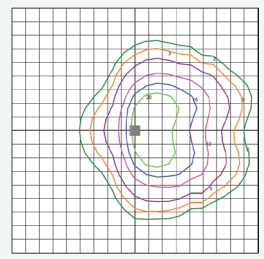

Dimensions

Optics

STREET

CYCLE

FLOOD

Code	Power	Light Source	Luminaire Lumens	Optic	CCT(K)	IP	IK	Weight (kg)	Paint Finish	
QUAFL08D	7.5W	LED	857	Asymmetrical Flood Light Optic (FL)	4000	IP65	IK10	3.95	Anthracite Grey	
QUAFL08DEM	7.5W	LED	857		4000	IP65	IK10	4.21	Anthracite Grey	
QUAFL08DEMPEEC	7.5W	LED	857		4000	IP65	IK10	4.26	Anthracite Grey	
QUAF08DPEEC	7.5W	LED	857		4000	IP65	IK10	4.00	Anthracite Grey	
QUAFL15D	13.5W	LED	1542		4000	IP65	IK10	3.95	Anthracite Grey	
QUAFL15DEM	13.5W	LED	1542		4000	IP65	IK10	4.21	Anthracite Grey	
QUAFL15DEMPEEC	13.5W	LED	1542		4000	IP65	IK10	4.26	Anthracite Grey	
QUAF15DPEEC	13.5W	LED	1542		4000	IP65	IK10	4.00	Anthracite Grey	
QUAOC08D	7.5W	LED	825		Asymmetrical Street Optic (ST)	4000	IP65	IK10	3.95	Anthracite Grey
QUAOC08DEM	7.5W	LED	825			4000	IP65	IK10	4.21	Anthracite Grey
QUAOC08DEMPEEC	7.5W	LED	825	4000		IP65	IK10	4.26	Anthracite Grey	
QUAOC08DPEEC	7.5W	LED	825	4000		IP65	IK10	4.00	Anthracite Grey	
QUAOC15D	13.5W	LED	1485	4000		IP65	IK10	3.95	Anthracite Grey	
QUAOC15DEM	13.5W	LED	1485	4000		IP65	IK10	4.21	Anthracite Grey	
QUAOC15DEMPEEC	13.5W	LED	1485	4000		IP65	IK10	4.26	Anthracite Grey	
QUAOC15DPEEC	13.5W	LED	1485	4000	IP65	IK10	4.00	Anthracite Grey		
QUAST08D	7.5W	LED	806	Asymmetrical Cycle optic (OC)	4000	IP65	IK10	3.95	Anthracite Grey	
QUAST08DEM	7.5W	LED	806		4000	IP65	IK10	4.21	Anthracite Grey	
QUAST08DEMPEEC	7.5W	LED	806		4000	IP65	IK10	4.26	Anthracite Grey	
QUAST08DPEEC	7.5W	LED	806		4000	IP65	IK10	4.00	Anthracite Grey	
QUAST15D	13.5W	LED	1453		4000	IP65	IK10	3.95	Anthracite Grey	
QUAST15DEM	13.5W	LED	1453		4000	IP65	IK10	4.21	Anthracite Grey	
QUAST15DEMPEEC	13.5W	LED	1453		4000	IP65	IK10	4.26	Anthracite Grey	
QUAST15DPEEC	13.5W	LED	1453		4000	IP65	IK10	4.00	Anthracite Grey	