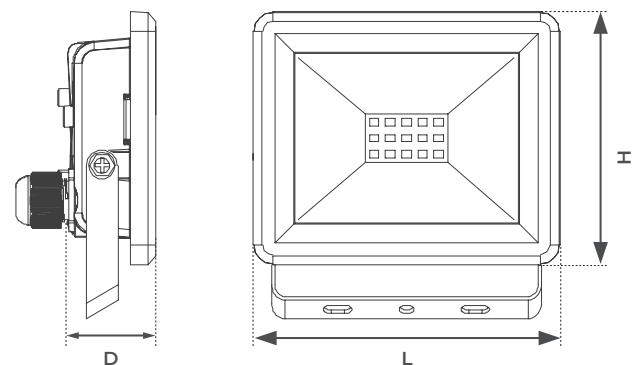

Product Drawing