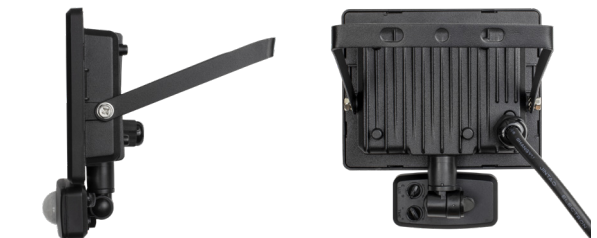

ECO SLIMLINE FLOODLIGHT

Product Features

- Domestic floodlight suitable for residential applications
- Die cast aluminium housing
- Supplied with fixing bracket
- Pre-wired 1m HO5RN-F cable
- Option of PIR with adjustable settings
- Also available in White, please contact Luceco for further information

CAT NO.	TYPE	LUMINAIRE LUMENS	WATTAGE
EFLD10B40	Non-PIR	800	10W
EFLD20B40	Non-PIR	1600	20W
EFLD30B40	Non-PIR	2400	30W
EFLD50B40	Non-PIR	4000	50W
EFLD10B40P	PIR	800	10W
EFLD20B40P	PIR	1600	20W
EFLD30B40P	PIR	2400	30W
EFLD50B40P	PIR	4000	50W

Product Dimensions

CAT NO.	LENGTH (mm)	DEPTH (mm)	HEIGHT (mm)
EFLD10B40	114	52	114
EFLD20B40	129	54	121
EFLD30B40	144	53	132
EFLD50B40	184	52	165
EFLD10B40P	114	71	166
EFLD20B40P	129	72	175
EFLD30B40P	144	71	190
EFLD50B40P	184	70	224

LUCECO

This luminaire contains built-in LED lamps.

A++
A+
A
C
D
E

} LED

The lamps cannot be changed in the luminaire.

874/2012