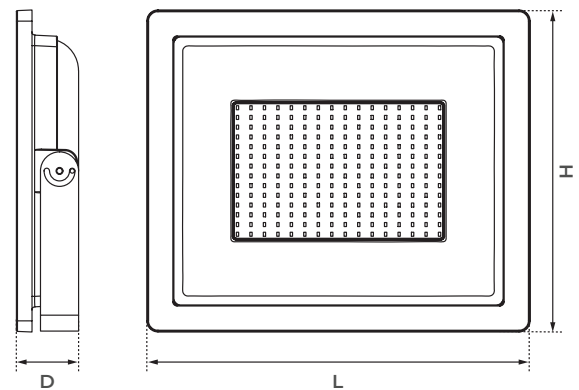

ECO FLOODLIGHT HIGH OUTPUT

Product Features

- Domestic floodlight suitable for residential applications
- Die cast aluminium housing
- Supplied with fixing bracket
- Pre-wired 0.75m HO5RN-F cable
- 100W also available in White, please contact Luceco for further information

CAT NO.	LUMINAIRE LUMENS	WATTAGE
EFLD100B40	750	100W
EFLD150B40	11250	150W
EFLD200B40	15000	200W

Product Drawing

Product Dimensions

CAT NO.	LENGTH (mm)	DEPTH (mm)	HEIGHT (mm)
EFLD100B40	337	42	290
EFLD150B40	337	53	281
EFLD200B40	362	59	304