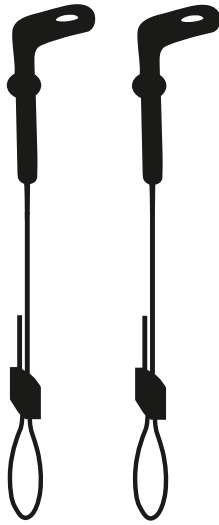

## Battens / NCF Suspension Kit

90° Ceiling Mount  
 ≤2m Drop  
 Adjustable Cable Clip

### SUSPENSION KIT FOR BATTENS AND NCFs

Suspension Point	Ceiling Mounted 90° Eyelet
Max Suspended weight	10Kg / Fixing Point
Product Fixing Method	Loop'n'Lock

Part Number **NET-46-16-04**

## High/Low Bay Suspension Kits

Purlin Loop-a-round  
 ≤2m Drop  
 Adjustable Cable Clip

### SUSPENSION KIT FOR HIGH BAYS

Suspension Point	Purlin Loop-a-round
Cable Length	>2m
Max Suspended Weight	45Kg / Fixing Point
Product Fixing Method	Loop'n'Lock

Part Number **NET-46-16-06**

Purlin Loop-a-round  
 ≤2m Drop