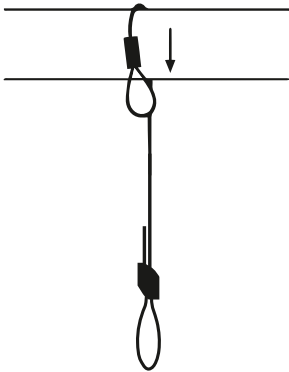

## Battens / NCF Suspension Kit

90° Ceiling Mount  
 ≤2m Drop  
 Adjustable Cable Clip

### SUSPENSION KIT FOR BATTENS AND NCFs

Suspension Point	Ceiling Mounted 90° Eyelet
Max Suspended weight	10Kg / Fixing Point
Product Fixing Method	Loop'n'Lock

Part Number **NET-46-16-04**

## High/Low Bay Suspension Kits

Purlin Loop-a-round  
 ≤2m Drop  
 Adjustable Cable Clip

### SUSPENSION KIT FOR HIGH BAYS

Suspension Point	Purlin Loop-a-round
Cable Length	>2m
Max Suspended Weight	45Kg / Fixing Point
Product Fixing Method	Loop'n'Lock

Part Number **NET-46-16-06**

Purlin Loop-a-round  
 ≤2m Drop