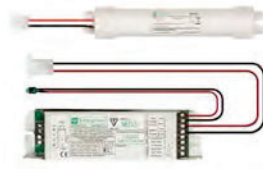

Part Number	Dim A
NET-55-01-03	302.5
NET-55-01-05	563.2
NET-55-01-07	863.2
NET-55-01-09	1163.2
NET-55-01-11	1463.2

All units are in mm

Rotatable end caps as standard

Compatible Accessories

**3 Hour
Emergency Kit**
Page 225

Part Number

NET-50-33-01

**3 Hour DALI
Emergency Kit**
Page 225

Part Number

NET-19-33-17

**Replacement
Starter**
As above

Part Number

NET-55-16-02