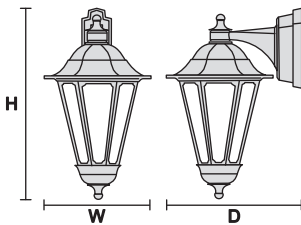

Grande Lantern

Designed, Developed & Manufactured in the UK

Colour Finish

Black
GCD/**B**

White
GCD/**W**

LED Types

- LED 600.

Materials

- Body: Vandal resistant polycarbonate self-extinguishing fire properties in black / white.
- Windows: Vandal resistant polycarbonate.

Installation

- Simple installation.
- Photocell option.

Standards

- IP44.
- 'F' Mark.
- CE.
- BS EN 60598.
- Class I.

Size

Width	170mm
Height	437mm
Depth	325mm

Code	Colour	Diffuser	Colour Temp.
GCD/BK4LED600	Black	Premium Opal	4000 K

Code options (add suffix to code)

Photocell
C