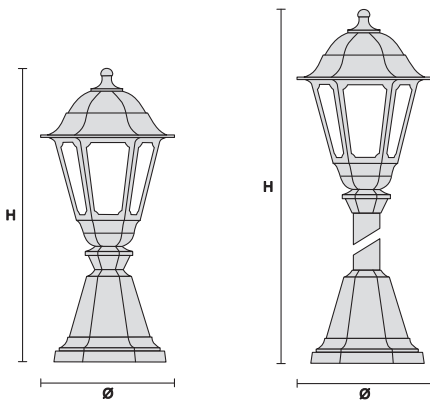

Patio & Mini Column Coach Lantern

Designed, Developed & Manufactured in the UK

Colour Finish

Black
C_/B

White
C_/W

Titanium
C_/X
On Request

LED Types

- LED 600.

Materials

- Body: Vandal resistant polycarbonate self-extinguishing fire properties.
- Diffuser: Vandal resistant polycarbonate.

Standards

- IP44.
- 'F' Mark.
- CE.
- BS EN 60598.
- Class 2.

| Size | Patio | Mini Column |
|----------|-------|-------------|
| Height | 480mm | 859.5mm |
| Diameter | 170mm | 170mm |