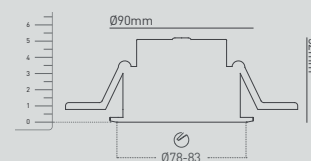

DM02 WITH DH03WH Page 98

Colour	lm	lx at 1m
3000K	480	2258

> Black tube for ultra low glare downlighting