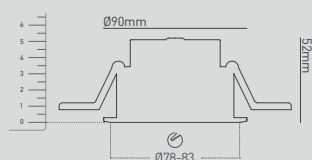

> Oval hole, for highlighting vertical surfaces

DH05WH

Adjustable, white, wall wash housing for the DM01 & DM02

| | |
|-----------------------|-----------|
| Product Code | DH05WH |
| Construction material | Aluminium |
| Guarantee | 1 year |