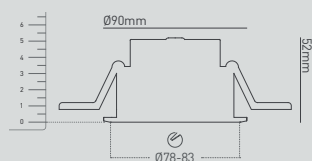

DM02 WITH DH02WH Page 98

Colour	lm	lx at 1m
3000K	320	1760

> Pin hole attachment