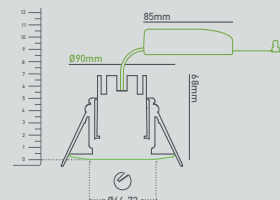

4000K 55°
Additional diagrams available at collingwoodlighting.com

This luminaire contains built-in LED lamps.

The lamps cannot be changed in the luminaire.

874/2012