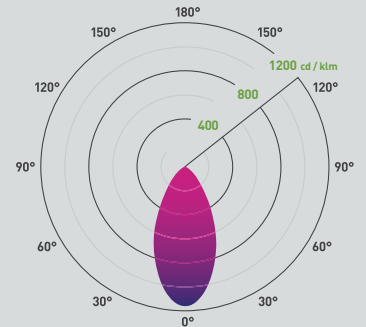

COLLINGWOOD
LIGHTING

FEATURES & BENEFITS

- > 100lm/W+
- > Insulation coverable
- > Uses latest single point source technology to replicate traditional halogen look
- > Mains dimmable as standard
- > Compact integral driver for easy installation
- > Push-fit terminal connector included
- > LED downlight complete with bezel for a straightforward fit

H2 Lite T

Dimmable, fire-rated LED downlight complete with bezel and terminal connector

Suitable for use in bathrooms |
Push-fit terminal connector included |
Insulation coverable |
High efficacy |
4-year extended warranty available

* IP65 (front) / IP20 (back) | * Ceiling only | Patent information: collingwoodlighting.com/patent ZONE L70, B10 3SDCM

PHOTOMETRICS @ 25°C

Colour	Beam angle	Finish	Product code	CRI	lm	lm/W	lx at 1m
4000K	55°	B / steel	DLT388BS5540	>80Ra	460	105	527
	55°	Matt white	DLT388MW5540	>80Ra	460	105	527
3000K	55°	B / steel	DLT388BS5530	>80Ra	440	100	504
	55°	Matt white	DLT388MW5530	>80Ra	440	100	504

GENERAL

Building regulations	Part B (fire protection), C (moisture protection), E (acoustic protection), P (electrical safety) and L (conservation of energy - 2014 regulations)
Construction material	Mild steel / plastic insulation protector
Flicker free	Yes
Inrush current	1A 0.25ms
Maximum ceiling thickness	40mm

WIRING

Cable / flying lead	0.15m (Class II)
Cable required for 'T' Connector	Push-fit terminal for: Twin & Earth (6242Y 2x1.5mm²) or 3-core cable (R02V 3x1.5mm²)
Type of wiring required	Parallel (mains) 220-240V AC 50/60Hz

LED DRIVERS

Product code	Input voltage	Input current	Power factor	Dimming	Bathroom zone
N/A (integrated SELV driver)	220-240V	-	>0.8	Yes (mains)	1 (ceiling only)

ACCESSORIES