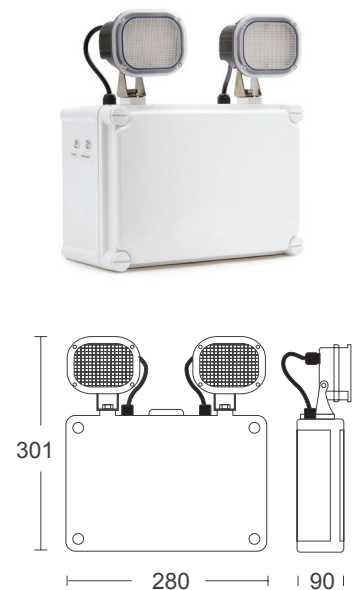

IP65 Surface Spot

Main applications

Offices / Healthcare / Retail / Education

Specifications

Power	3W
Emergency lumens	145lm
Emergency duration	>3h
Battery	Ni-Cd AA 3.6V 2000mAh
Beam angle	160° & 90x50° (corridor) Interchangeable
Temperature	0°C - 40°C
Mounting	Ceiling mount
Class I / IP65	

Recessed Spot

Main applications

Offices / Healthcare / Retail / Education

Specifications

Power	4W
Emergency lumens	180lm
Emergency duration	>3h
Battery	LiFePO4
Beam angle	105°
Temperature	0°C - 40°C
Mounting	Recessed
Class I / IP20	

Twin Spot

Main applications

Industrial / Warehousing

Specifications

Power	6W
Emergency lumens	350lm
Emergency duration	>3h
Battery	Ni-Cd AA 3.6V 3500mAh
Beam angle	120°
Temperature	0°C - 40°C
Mounting	Wall mount
Class II / IP65	