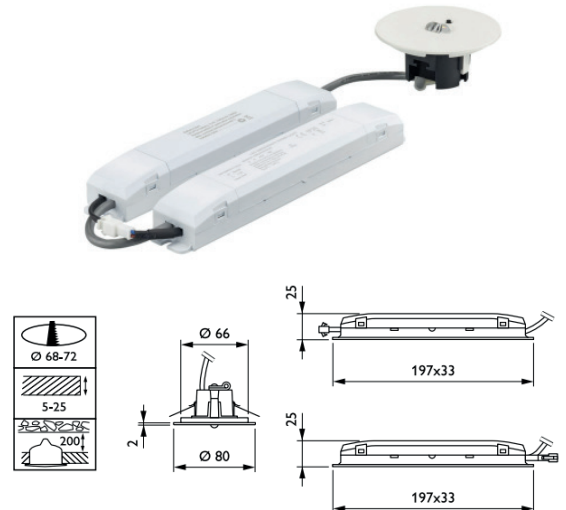

Wall Mount Exit Sign

Main applications

Offices / Healthcare / Retail / Education

Specifications

Power	3W
Lumen output mains	45lm
Emergency Lumens	34lm
Emergency duration	>3h
Battery	Ni-Cd AA 3.6V 800mAh
Beam angle	120°
Temperature	0°C - 40°C
Mounting	Wall mount
Class I / IP20	

IP65 Surface Spot

Main applications

Offices / Healthcare / Retail / Education

Specifications

Power	3W
Emergency lumens	145lm
Emergency duration	>3h
Battery	Ni-Cd AA 3.6V 2000mAh
Beam angle	160° & 90x50° (corridor) Interchangeable
Temperature	0°C - 40°C
Mounting	Ceiling mount
Class I / IP65	

Recessed Spot

Main applications

Offices / Healthcare / Retail / Education

Specifications

Power	4W
Emergency lumens	180lm
Emergency duration	>3h
Battery	LiFePO4
Beam angle	105°
Temperature	0°C - 40°C
Mounting	Recessed
Class I / IP20	