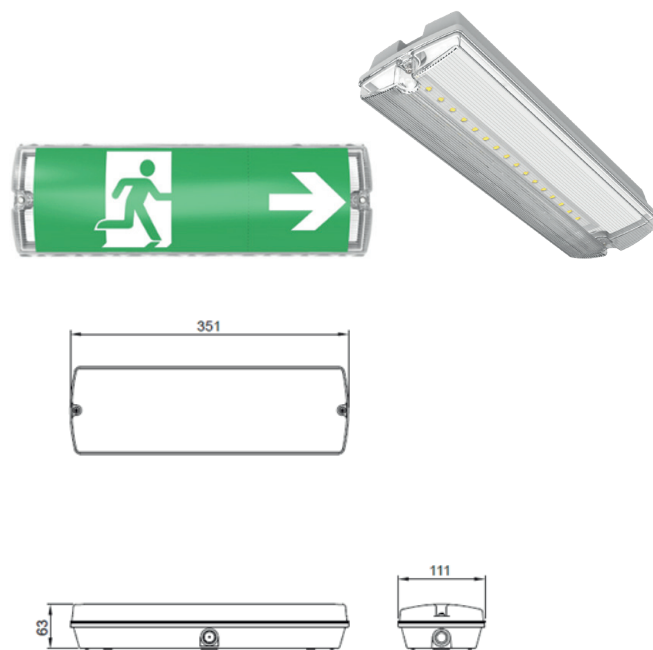

Name	Bulkhead	Wall & Ceiling Blade	Suspended Blade	Wall Mount Exit Sign	IP65 Surface Spot	Recessed Spot	Twin Spot
Wattage	3W	2.8W	2.2W	3W	2W	4W	6W
Mains Lm	150lm	35lm	24lm	45lm	Non maintained	Non maintained	Non maintained
Em lm	150lm	25lm	22lm	34lm	145lm	180lm	350lm
Battery	Ni-Cd AA 3.6V 1500mAh	Ni-Cd AA 3.6V 800mAh	Ni-Cd AA 3.6V 800mAh	Ni-Cd AA 3.6V 800mAh	Ni-Cd AA 3.6V 2000mAh	LiFePO4	Ni-Cd AA 3.6V 3500mAh
Beam angle	50°	120°	120°	120°	160° & 90x50° (corridor)	105°	120°
Temperature	0°C - 40°C	0°C - 40°C	0°C - 40°C	0°C - 40°C	0°C - 40°C	0°C - 40°C	0°C - 40°C
Class	Class II / IP65	Class I / IP20	Class I / IP20	Class I / IP20	Class II / IP65	Class I / IP20	Class II / IP65

**REAL
PROs**
**REAL
QUALITY**

Stand Alone Emergency

Bulkhead

Main applications

Offices / Healthcare / Retail / Education

Specifications

Power	3W
Lumen output mains	150lm
Emergency Lumens	150lm
Emergency duration	>3h
Battery	Ni-Cd AA 3.6V 1500mAh
Beam angle	50°
Temperature	0°C - 40°C
Mounting	Ceiling / wall mount
Class II / IP65	

Wall & Ceiling Blade

Main applications

Offices / Healthcare / Retail / Education

Specifications

Power	2.8W
Lumen output mains	35lm
Emergency Lumens	25lm
Emergency duration	>3h
Battery	Ni-Cd AA 3.6V 1500mAh
Beam angle	120°
Temperature	0°C - 40°C
Mounting	Ceiling / wall mount Adjustable
Class II / IP20	