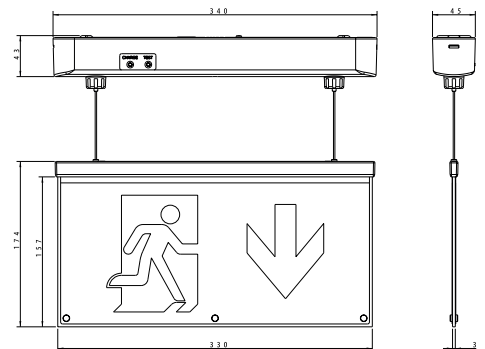

Specifications

Power	2.2W
Lumen output mains	24lm
Emergency Lumens	22lm
Emergency duration	>3h
Battery	Ni-Cd AA 3.6V 800mAh
Beam angle	120°
Temperature	0°C - 40°C
Mounting	Ceiling suspended
Class I / IP20