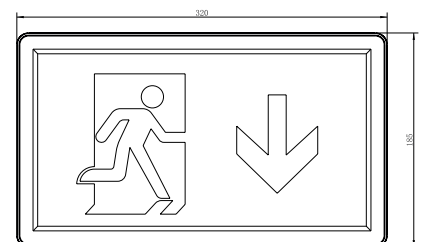

Wall Mount Exit Sign

Main applications

Offices / Healthcare / Retail / Education

Specifications

Power	3W
Lumen output mains	45lm
Emergency Lumens	34lm
Emergency duration	>3h
Battery	Ni-Cd AA 3.6V 800mAh
Beam angle	120°
Temperature	0°C - 40°C
Mounting	Wall mount
Class I / IP20	