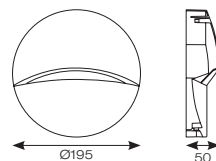

Matala CCT

- Surface mounting ultra-slim low level circular pathway light with downward light-spill suitable for residential and hospitality applications
- Die-cast aluminium construction with graphite paint finish
- Screwless front cover with concealed allen key access
- Selectable CCT between 3000K and 4000K
- Pre-wired with 1 metre of rubber insulated cable for ease of installation
- Non-dimmable

INPUT	HERTZ	TEMP	LIFETIME (HRS)	CRI	SDCM	BEAM ANGLE	CLASS	IP	IK
230V	50Hz	-20°C to 25°C	L70 50,000	Ra 80	5	85°	1	IP65	IK06

CODE	DESCRIPTION	WATTAGE	CCT	LUMENS	LM/W	TRADE
AMATROLED	CCT Selectable	7W	3000K/4000K	258lm (4000K)	37lm (4000K)	£147.00