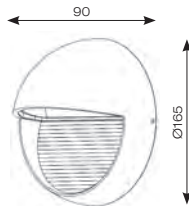

Kappa

- Compact wall light with integral driver suitable for residential and hospitality applications
- Downward light spill ideal for pathway illumination
- Die-cast aluminium construction
- Non-dimmable

Black