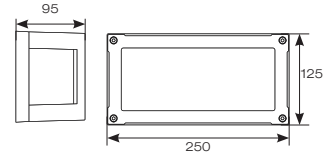

# Volant

345

- Modern low level surface brick light/wall light suitable for residential and hospitality applications
- General illumination ideal for pathway/walkway illumination
- Die-cast aluminium housing graphite powder coated anodized finish
- Tempered frosted glass
- Non-dimmable