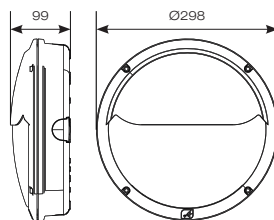

Lucca CCT

- IP66 rated die-cast aluminium wall light with opal polycarbonate diffuser suitable for education, commercial and industrial applications
- Tamper-proof stainless steel allen key screws
- One product with integral switches for multi-wattage and selectable CCT options
- Non-dimmable
- Powered by Tridonic

Black