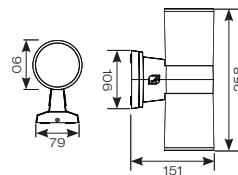

Duo Midi

295

- Die-cast aluminium construction with graphite paint finish suitable for residential and hospitality applications
- 30° beam angle
- Non-dimmable
- Powered by Philips

AMENITY