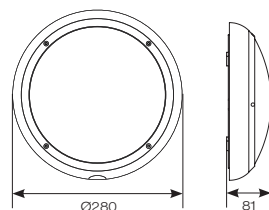

Vision Mini

- IP65 polycarbonate LED luminaire suitable for external residential and hospitality applications and ancillary areas
- Polycarbonate constructions allows installation into areas exposed to adverse weather conditions
- Standard and integrated PIR options available
- Non-dimmable