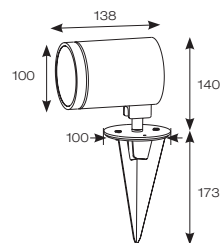

Rondo Surface/Spike Light

- High performance LED feature light suitable for hospitality and retail applications
- Suitable for surface or spike mounting (spike accessory included)
- 60° beam angle
- Die-cast aluminium construction with textured graphite paint finish
- Pre-wired with 2 metres of H07RN-F cable
- Non-dimmable