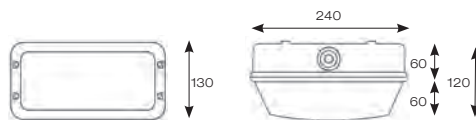

E27 Polycarbonate Bulkhead

- Bulkhead suitable for commercial applications (supplied less lamp)
- Vandal resistant all polycarbonate construction

E27 LED

Maximum Size

CODE	DESCRIPTION	WATTAGE	CLASS	IP	TRADE
A100POLY	E27 - Black Base	100W	2	IP65	£17.45

CODE (OPTIONS)	DESCRIPTION	TRADE
/PC	Electronic Photocell	+ £38.50