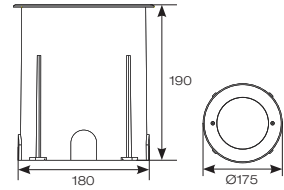

Turlock

- High performance inground uplight suitable for commercial, hospitality and residential applications
- Static load test to 2000kg
- Supplied c/w installation housing for additional protection and ease of installation
- Die-cast aluminium construction with 316L stainless steel top frame
- Pre-wired with 1 metre of rubber insulated cable
- Triac dimmable as standard
- Powered by HEP

INPUT	HERTZ	TEMP	LIFETIME (HRS)	CRI	SDCM	BEAM ANGLE	CLASS	IP	IK
230V	50/60Hz	-20 to 25°C	L70 50,000	Ra 80	3	20°	1	IP67	IK10

CODE	DESCRIPTION	WATTAGE	CCT	LUMENS	LM/W	TRADE
ATURWOLED/175	Cool White	8W	4000K	884lm	110lm	£231.00
ATURWOLED/175/WW	Warm White	8W	3000K	785lm	98lm	£231.00