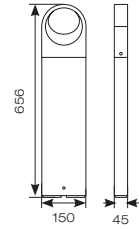

Matching Brock Wall Light see p292