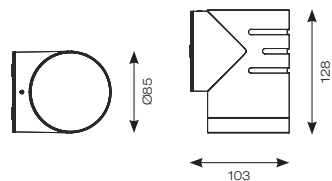

# Reef Directional Wall Light Connected by WiZ

- Durable WiZ embedded outdoor directional wall light suitable for residential and hospitality applications
- Installation in either upward or downward orientation
- Choice of matt white or black finishes
- Polycarbonate construction ideal for coastal applications
- Tunable between 2700K - 6500K via WiZ App and voice control
- Unique lockable installation base plate with push fit loop-in loop-out terminals for ease of installation