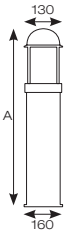

OCTO
Compatible

Connected by