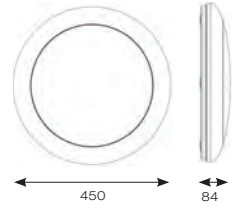

Chrome Trim Ring Fitted