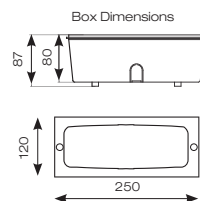

Inox Stainless Steel Bricklight

- Die-cast aluminium bricklight with AISI316L stainless steel front cover
- suitable for commercial and residential applications
- Tempered and frosted 4mm glass diffuser
- Supplied c/w polyethylene back box for recessing
- Non-dimmable

INPUT	HERTZ	TEMP	LIFETIME (HRS)	CRI	SDCM	BEAM ANGLE	CLASS	IP	IK
230V	50Hz	-25°C to 35°C	L70 50,000	Ra 70	3	80/95°	1	IP54	IK07

CODE	DESCRIPTION	WATTAGE	CCT	LUMENS	LM/W	TRADE
ABLFLED/SS	Warm White	12W	3000K	270lm	23lm	£240.00