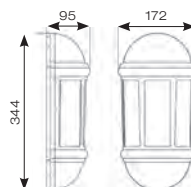

Latina Half Lantern

- Contemporary IP65 half lantern and resistant to corrosion suitable for commercial and residential applications
- Textured polycarbonate finish and tinted lens
- LED light bar for uniform light output
- PIR option for convenience and security. Incorporates manual override option
- Colour matching PIR lens cover ensures discreet appearance
- Non-dimmable