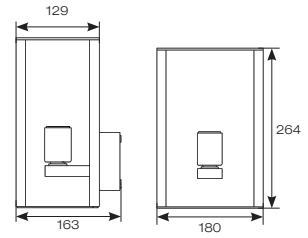

# Calore

347

- Ultra modern E27 exterior wall light suitable for residential and hospitality applications (supplied less lamp)
- Die-cast frame with tempered glass enclosure
- Textured powder coated anthracite finish
- Ideal for use with LED Filament lamps
- Option to add Bluetooth and WiFi enabled smart A60 filament lamp(s)
  - AOCTOW/A60/TW/AMB/E27
  - AOCTOW/A60/TW/CL/E27