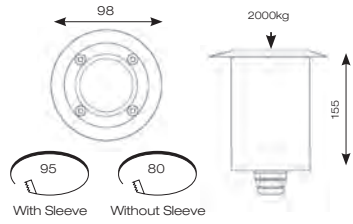

GU10/MR16 Inground Uplight

- GU10/MR16 inground uplight suitable for residential applications
- Supplied with both MR16 and GU10 lampholders
- Compact inground uplight which accepts 12V and LED lamps
- Housing in die-cast aluminium with clear toughened glass diffuser of 10mm thickness
- 316 stainless steel top ring and stainless steel allen key screws
- Suitable for light vehicular traffic with a static impact resistance of up to 2000kgs
- Supplied with recessed sleeve in high resistant thermoplastic
- Option to add Bluetooth and WiFi enabled smart GU10 lamp(s)
  - AOCTOW/GU10LED/TW
  - AOCTOW/GU10LED/RGBTW
- **Caution: surface glass temperature will get very hot under normal halogen operation. It is recommended to use GU10 LED lamps for cooler operation.**

Connected by