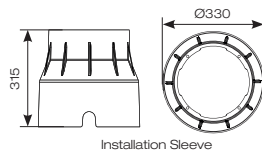

Fresno

- High performance LED adjustable inground uplight suitable for commercial and hospitality applications
- 304L stainless steel bezel and powder coated aluminium housing
- Supplied c/w installation housing for additional protection and ease of installation
- Integral driver and pre-wired with 2 metres of rubber insulated cable
- Static load test to 2000kg and therefore suitable for vehicular and pedestrian traffic
- Non-dimmable

Adjustable 30° beam angle

INPUT	HERTZ	TEMP	LIFETIME (HRS)	CRI	SDCM	BEAM ANGLE	CLASS	IP	IK
230V	50Hz	-20 to 40°C	L80 50,000	Ra 80	3	20°	1	IP67	IK10

CODE	DESCRIPTION	WATTAGE	CCT	LUMENS	LM/W	TRADE
AFRWOLED/270	Warm White	30W	3000K	1770lm	59lm	£407.00
AFRWOLED/270/CW	Cool White	30W	4000K	1938lm	65lm	£407.00