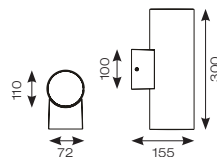

Doppio

- Powerful architectural bi-directional wall light suitable for hospitality and retail applications
- Die-cast aluminium construction with graphite paint finish
- 20° beam angle
- Non-dimmable

INPUT	HERTZ	TEMP	LIFETIME (HRS)	CRI	SDCM	BEAM ANGLE	CLASS	IP	IK
230V	50/60Hz	-20°C to 40°C	L70 50,000	Ra 80	5	20°	1	IP65	IK06

CODE	DESCRIPTION	WATTAGE	CCT	LUMENS	LM/W	TRADE
ADOLEDWL	Cool White	34W	4000K	2 x 848lm	50lm	£389.00