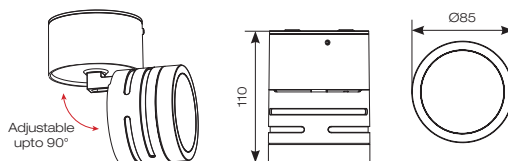

Reef CCT

Adjustable Surface Downlight

- Durable indoor/outdoor surface mounted downlight suitable for residential and hospitality applications
- Choice of matt white or black finishes
- Polycarbonate construction ideal for coastal applications
- CCT selectable between 3000K, 4000K and 6000K
- Unique lockable installation base plate with push fit loop-in loop-out terminals for ease of installation
- Non-dimmable

Black