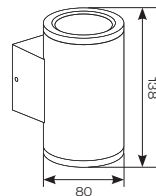

Light Distribution