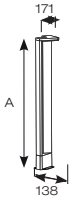

Matching Arco Wall Light see p270