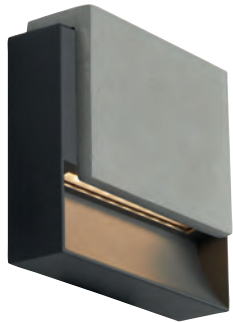

Galia Mini fitted with Concrete cover option