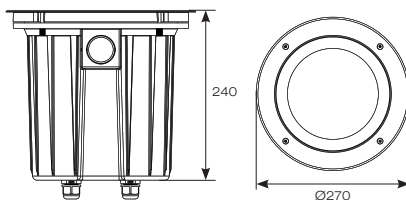

Fresno

- High performance LED adjustable inground uplight suitable for commercial and hospitality applications
- 304L stainless steel bezel and powder coated aluminium housing
- Supplied c/w installation housing for additional protection and ease of installation
- Integral driver and pre-wired with 2 metres of rubber insulated cable
- Static load test to 2000kg and therefore suitable for vehicular and pedestrian traffic
- Non-dimmable

Adjustable 30° beam angle

INPUT	HERTZ	TEMP	LIFETIME (HRS)	CRI	SDCM	BEAM ANGLE	CLASS	IP	IK
230V	50Hz	-20 to 40°C	L80 50,000	Ra 80	3	20°	1	IP67	IK10

CODE	DESCRIPTION	WATTAGE	CCT	LUMENS	LM/W	TRADE
AFRWOLED/270	Warm White	30W	3000K	1770lm	59lm	£407.00
AFRWOLED/270/CW	Cool White	30W	4000K	1938lm	65lm	£407.00