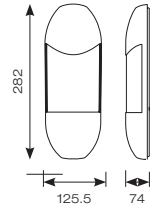

Matching Leo CCT Bollard see p373