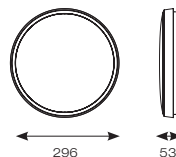

Gamma

- Ultra slim modern polycarbonate wall/ceiling light suitable for education and residential applications and ancillary areas
- Matt white finish to body and diffuser with optional chrome trim ring
- Rear fixing bracket and terminal housing for ease of installation
- Microwave sensor set to 15 minutes (non-adjustable)
- /MWS and /MWS/M3 versions operate as "Masters" and can be used in conjunction with standard "Slaves"
- /MWS and MWS/M3 has integral photocell isolation switch
- Non-dimmable

AGAMLED

INPUT	HERTZ	TEMP	LIFETIME (HRS)	CRI	SDCM	BEAM ANGLE	CLASS	IP	IK
230V	50Hz	-5°C to 35°C	L70 54,000	Ra 80	6	110°	2	IP54	IK09

CODE	DESCRIPTION	WATTAGE	CCT	LUMENS	LM/W	TRADE
AGAMLED	Cool White	18W	4000K	1675lm	93lm	£110.00

CODE (OPTIONS)	DESCRIPTION	TRADE	CODE (ACCESSORIES)	DESCRIPTION	TRADE
/M3	Emergency	+ £55.50	AGAMLEDBZ/CH	Chrome Trim Ring	£10.10
/MWS	Integral Microwave Sensor	+ £43.00	ASBP/24	4.8V 2Ah Ni-cd Replacement Battery	£29.30