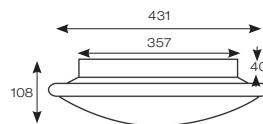

OCTO
Option
Available

Powered by
CASAMBI

INPUT	HERTZ	TEMP	LIFETIME (HRS)	CRI	SDCM	BEAM ANGLE	CLASS	IP	IK
230V	50/60Hz	-10°C to 25°C	L70 50,000	Ra 80	6	110°	1	IP20	IK08

CODE	DESCRIPTION	WATTAGE	CCT	LUMENS	LM/W	TRADE
AECLED/W/CCT	CCT Selectable - White			1193lm (4000K - 11W)	108lm (4000K - 11W)	£169.00
AECLED/CH/CCT	CCT Selectable - Chrome	11W/14W/25W	3000K/4000K/6500K	1493lm (4000K - 14W)	107lm (4000K - 14W)	£187.00
AECLED/SC/CCT	CCT Selectable - Satin Chrome			2846lm (4000K - 25W)	114lm (4000K - 25W)	£187.00

CODE (OPTIONS)	DESCRIPTION	TRADE	CODE (OPTIONS)	DESCRIPTION	TRADE
/M3	Self-Test Emergency	+ £96.50	/DD	Digital Dimming (DD1/DD3/DD4)	+ £101.50
/DM3	DALI Emergency	+ £219.50	/MWS	Integral Microwave Sensor	+ £64.00
/OCTO	OCTO Smart Control	+ £208.50	/CF	Corridor Function	+ £39.50