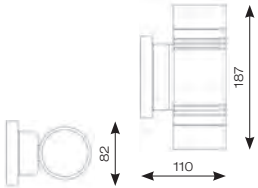

Tandem

GU10 bi-directional wall light suitable for commercial and residential applications - supplied less lamp

- Bi-directional wall light with aluminium construction with graphite textured paint finish suitable for retail applications (supplied less lamp)
- Ideal for GU10 LED or GU10 mains halogen options
- Option to add Bluetooth and WiFi enabled smart GU10 lamp(s)
  - AOCTOW/GU10LED/TW
  - AOCTOW/GU10LED/RGBTW

CODE	DESCRIPTION	MAX WATTAGE	CLASS	IP	TRADE
ATA2X50	GU10	2x50W	1	IP55	£104.00