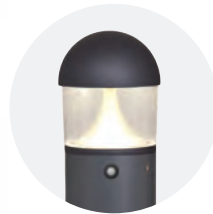

PIR option

INPUT	HERTZ	TEMP	LIFETIME (HRS)	CRI	SDCM	BEAM ANGLE	CLASS	IP	IK
230V	50/60Hz	-25°C to 50°C	L70 44,000	Ra 70	5	130°	1	IP66	IK06

CODE	DESCRIPTION	WATTAGE	CCT	LUMENS	LM/W	TRADE
ATALEDB/1000	Cool White	25W	4000K	2390lm	96lm	£301.00
ATALEDB/1000/PIR	Cool White - PIR					£320.50

CODE (OPTIONS)	DESCRIPTION	TRADE	CODE (OPTIONS)	DESCRIPTION	TRADE
/M3	Emergency	+ £101.50	/PC	Electronic Photocell	+ £38.50