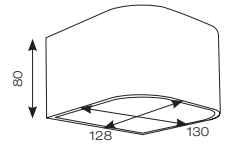

Light Distribution