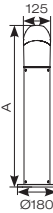

Matching
Leo Connected by WiZ
Lanterns see
p348 and p349