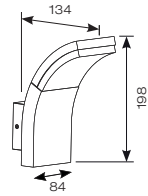

Matching Senza LED Bollard see p363

PIR

6 to 9 metres
5 seconds to 8 minutes
10 to 2000 LUX