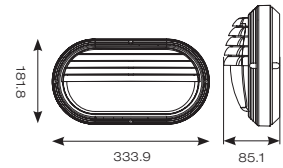

Black
Fitted with Plain Cover