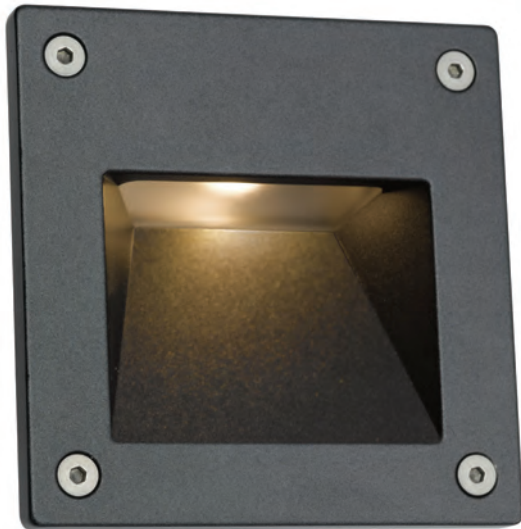

# Camini

- Compact low level square LED pathway light with downward light spill suitable for residential and hospitality applications
- Die-cast aluminium construction with graphite paint finish
- Supplied c/w plastic installation box and pre-wired with 1 metre of rubber insulated cable for ease of installation
- Non-dimmable