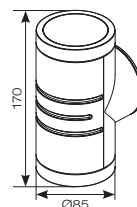

PIR

1 metres - 10 metres
5 seconds to 12 minutes
3 to 1000 LUX