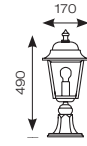

# Nizza

- Die-cast aluminium four sided lantern suitable for commercial and residential applications
- Black paint finish
- Smoked glass diffuser
- Full size post lanterns incorporate hinged door for easy wiring access
- Option to add Bluetooth and WiFi enabled smart A60 filament lamp(s)
  - AOCTOW/A60/TW/AMB/E27
  - AOCTOW/A60/TW/CL/E27