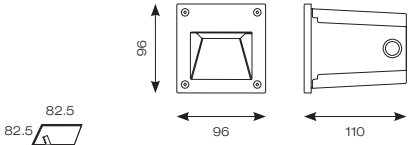

# Camini

- Compact low level square LED pathway light with downward light spill suitable for residential and hospitality applications
- Die-cast aluminium construction with graphite paint finish
- Supplied c/w plastic installation box and pre-wired with 1 metre of rubber insulated cable for ease of installation
- Non-dimmable