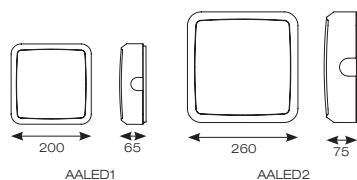

Astro CCT

- All polycarbonate multi-purpose LED square bulkhead suitable for ancillary areas and industrial applications
- Push fit feed-in, feed-out terminals for speed and ease of installation
- Internal CCT selector switch allows the installer to choose the CCT between 3000K and 4000K
- Supplied c/w optional trim attachment which provides a more commercially aesthetic appearance
- Unique Visiluxe diffuser allows 90% light transmission from LED source for increased performance
- Instant light output and unlimited switching