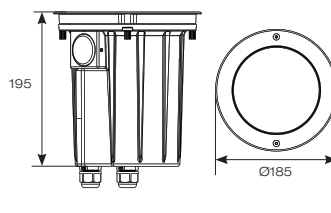

Fresno

- High performance LED adjustable inground uplight suitable for commercial and hospitality applications
- 304L stainless steel bezel and powder coated aluminium housing
- Supplied c/w installation housing for additional protection and ease of installation
- Integral driver and pre-wired with 2 metres of rubber insulated cable
- Static load test to 2000kg and therefore suitable for vehicular and pedestrian traffic
- Non-dimmable

Adjustable 30° beam angle

INPUT	HERTZ	TEMP	LIFETIME (HRS)	CRI	SDCM	BEAM ANGLE	CLASS	IP	IK
230V	50Hz	-20 to 40°C	L80 50,000	Ra 80	3	20°	1	IP67	IK10

CODE	DESCRIPTION	WATTAGE	CCT	LUMENS	LM/W	TRADE
AFRWOLED/185	Warm White	15W	3000K	903lm	60lm	£269.00
AFRWOLED/185/CW	Cool White	15W	4000K	1092lm	73lm	£269.00