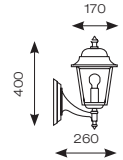

ANE27/WLBA/BL