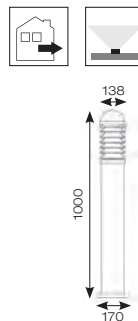

Libra

- Die-cast aluminium bollard with polycarbonate diffuser suitable for residential and commercial applications (supplied less lamp)
- Internal stainless steel louvre
- Detachable head for easy access to lamp housing
- Suitable for surface mounting
- Supplied with root mounting kit
- Option to add Bluetooth and WiFi enabled smart A60 lamp(s)
  - AOCTOW/A60LED/TW/E27
  - AOCTOW/A60/TW/FR/E27

Connected by