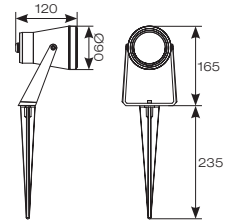

Garletta GU10

- Spike light suitable for residential or hospitality applications
- Dual purpose garden spotlight supplied with wall mounting bracket and spike
- Polycarbonate construction suitable for coastal areas
- Pre-wired with 2 metres of rubber insulated cable
- Suitable for GU10 LED lamps only as detailed
- Suitable for Bluetooth and WiFi enabled smart WIZ GU10 lamp
  - AOCTOW/GU10LED/TW
  - AOCTOW/GU10LED/RGBTW

Spike Fixing