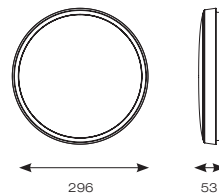

AGAMLED/OCTOW