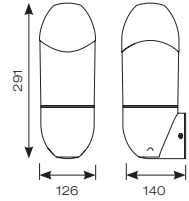

Leo CCT Wall Lantern

- Modern styled wall lantern with polycarbonate construction suitable for commercial and residential applications
- White reflector with clear polycarbonate diffuser
- Polycarbonate construction is ideal for coastal applications
- PIR option for convenience and security. Incorporates manual override option
- CCT selectable between 3000K and 4000K
- Non-dimmable

Matching
Leo CCT Bollard
see p373