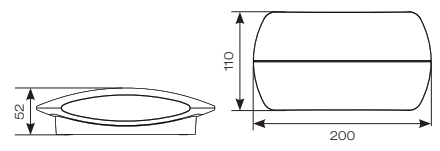

Segano

- Bi-directional wall light suitable for residential and hospitality applications
- Die-cast aluminium construction with polycarbonate diffuser
- 90° beam angle
- Non-dimmable

Light Distribution