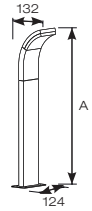

Matching Senza Wall Light see p269