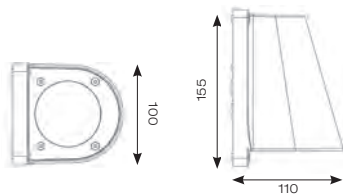

Dugas

- Compact die-cast aluminium wall light suitable for residential and hospitality applications (supplied less lamp)
- Installation in either upward or downward orientation
- Luminaire design allows for installation of GU10 LED lamps
- Graphite textured paint finish
- Option to add Bluetooth and WiFi enabled smart GU10 lamp(s)
  - AOCTOW/GU10LED/TW
  - AOCTOW/GU10LED/RGBTW

OCTO
Compatible

Connected by
wiz

CODE	DESCRIPTION	MAX WATTAGE	CLASS	IP	TRADE
ADU50	GU10	50W	1	IP44	£90.50