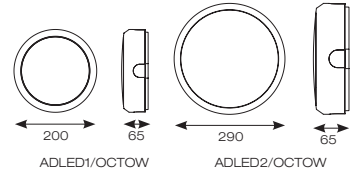

OCTO Delta Connected by WiZ

- WiZ embedded all polycarbonate multi-purpose LED round bulkhead suitable for ancillary areas and industrial applications
- Push fit feed-in, feed-out terminals for speed and ease of installation
- Tunable between 2700K - 6500K via WiZ App and voice control
- Supplied c/w optional trim attachment which provides a more commercially aesthetic appearance
- Unique Visiluxe diffuser allows 90% light transmission from LED source for increased performance
- Instant light output and unlimited switching

Black
(Fitted with Louvred Bezel Trim)

OCTO
Embedded

Connected by

WiZ

INPUT	HERTZ	TEMP	LIFETIME (HRS)	CRI	SDCM	BEAM ANGLE	CLASS	IP	IK
230V	50Hz	-10°C to 40°C	L70 36,000	Ra 80	6	115°	2	IP65	IK08

CODE	DESCRIPTION	WATTAGE	CCT	LUMENS	LM/W	TRADE
ADLED1/BV/OCTOW	Tunable White - Black	8W	2700K-6500K	700lm (2700K) - 712lm (6500K)	87.5lm (2700K) - 89lm (6500K)	£290.50
ADLED1/WV/OCTOW	Tunable White - White	8W	2700K-6500K	700lm (2700K) - 712lm (6500K)	87.5lm (2700K) - 89lm (6500K)	£290.50
ADLED2/BV/OCTOW	Tunable White - Black	11W	2700K-6500K	1100lm (2700K) - 1180lm (6500K)	100lm (2700K) - 108lm (6500K)	£319.50
ADLED2/WV/OCTOW	Tunable White - White	11W	2700K-6500K	1100lm (2700K) - 1180lm (6500K)	100lm (2700K) - 108lm (6500K)	£319.50

CODE (ACCESSORIES)	DESCRIPTION	TRADE
ADLED2/BZ/EYEB	Black Eyelid Bezel Trim (11W Only)	£19.05
ADLED2/BZ/EYEW	White Eyelid Bezel Trim (11W Only)	£17.10

CODE (ACCESSORIES)	DESCRIPTION	TRADE
ADLED2/BZ/GRILL/B	Black Louvred Bezel Trim (11W Only)	£19.05
ADLED2/BZ/GRILL/W	White Louvred Bezel Trim (11W Only)	£17.10