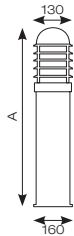

# Monza

- Die-cast extruded aluminium bollard with external louvred head suitable for residential, hospitality and commercial applications (supplied less lamp)
- Textured black powder coat finish
- Option to add Bluetooth and WiFi enabled smart A60 lamp(s)
  - AOCTOW/A60LED/TW/E27
  - AOCTOW/A60/TW/FR/E27