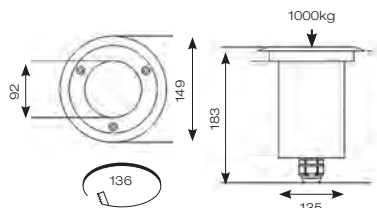

GU10 Adjustable Inground Uplight

- GU10 adjustable inground uplight suitable for residential applications
- Die-cast aluminium housing with a clear toughened glass diffuser of 8mm thickness
- 304 stainless steel top ring and stainless steel allen key screws
- Adjustable lampholder to allow up to 15° vertical inclination of lamp
- Suitable for pedestrian traffic with a static impact resistance of up to 1000kgs
- Option to add Bluetooth and WiFi enabled smart GU10 lamp(s)
  - AOCTOW/GU10LED/TW
  - AOCTOW/GU10LED/RGBTW
- **Caution: surface glass temperature will get very hot under normal halogen operation. It is recommended to use GU10 LED lamps for cooler operation.**