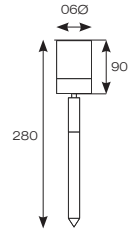

Matching Acero GU10 Wall Lights see p279 - p280