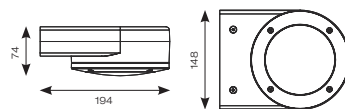

Beam

- Compact and powerful die-cast aluminium wall light suitable for residential and hospitality applications
- Dual purpose design allows installation as either a canopy downlight or as an uplight
- Allen key screws manufactured from marine grade stainless steel
- Non-dimmable

INPUT	HERTZ	TEMP	LIFETIME (HRS)	CRI	SDCM	BEAM ANGLE	CLASS	IP	IK
230V	50/60Hz	0°C to 25°C	L70 70,000	Ra 80	3	65°	1	IP65	IK02

CODE	DESCRIPTION	WATTAGE	CCT	LUMENS	LM/W	TRADE
ABEAMLED	Cool White	20W	4000K	1300lm	65lm	£278.00