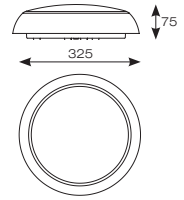

fitted with chrome trim ring