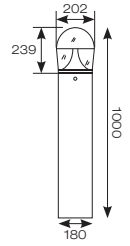

Taurus

371

- Robust die-cast aluminium bollard with a textured graphite finish suitable for education, commercial and hospitality applications
- Die-cast aluminium head with polycarbonate lens
- Integral emergency option
- Supplied c/w root mounting kit
- Non-dimmable
- Powered by Philips

AMENITY