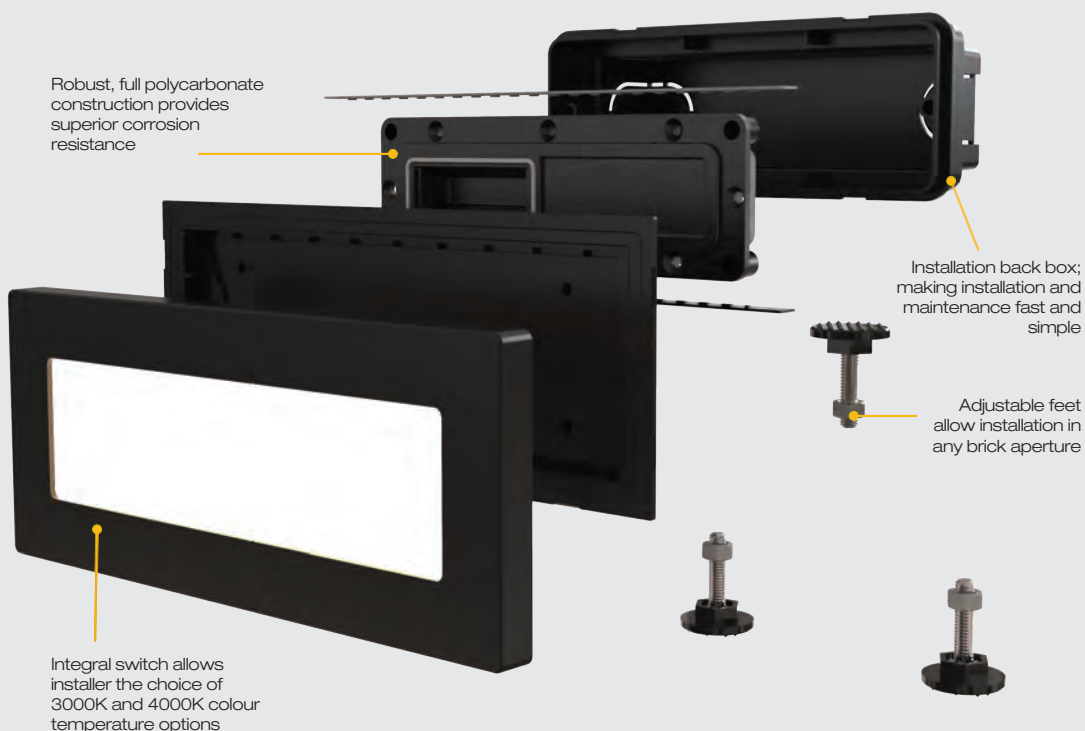

Adjustable Feet Design

The unique adjustable feet design allows installation into a range of brick apertures, ranging from 115mm in height to 85mm, ensuring suitability and a precise fit for many brick apertures. The feet allow the product to maintain a fixed position during installation, ensuring it is fast and simple.