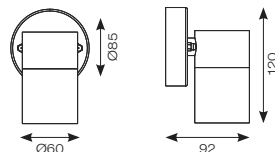

Acero

Directional Wall Light

- GU10 wall light suitable for residential applications (supplied less lamp)
- 316L Marine grade stainless steel directional wall light
- Stainless steel, black and copper finishes available
- Discrete PIR option available
- Option to add Bluetooth and WiFi enabled smart GU10 lamp(s)
  - AOCTOW/GU10LED/TW
  - AOCTOW/GU10LED/RGBTW

1 metre - 7 metres
10 seconds to 5 minutes
10 to 2000 LUX