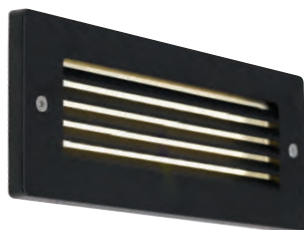

Fidenza Bricklight

- Recessed bricklight light suitable for commercial and residential applications
- Die-cast aluminium housing and front cover
- Toughened front frosted glass
- Metal back box with cable entries for ease of installation
- Optional grill and hood front covers
- Non-dimmable

Grill Cover Fitted