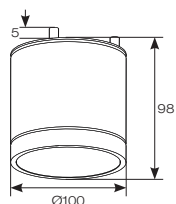

Furia

- Shallow die-cast surface downlight suitable for commercial, hospitality and retail applications
- Modern aesthetic appearance
- 35° beam angle
- Triac dimmable as standard

OCTO
Compatible

Powered by
CASAMBI

INPUT	HERTZ	TEMP	LIFETIME (HRS)	CRI	SDCM	BEAM ANGLE	CLASS	IP
230V	50/60Hz	-20°C to 40°C	L70 50,000	Ra 80	3	35°	1	IP55

CODE	DESCRIPTION	WATTAGE	CCT	LUMENS	LM/W	TRADE
AFULED/W	Warm White - White	10W	3000K	719lm	74lm	£104.00
AFULED/GR	Warm White - Graphite					£104.00