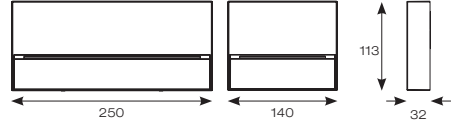

Galia Mini and Maxi

- Surface mounting ultra-slim low level square pathway light with downward light suitable for residential, hospitality and commercial applications
- Die-cast aluminium construction with textured graphite paint finish
- Two sizes available; Mini and Maxi
- Push-fit loop-in, loop-out terminals for ease and speed of installation
- Selectable CCT between 3000K and 4000K
- Modern concrete and rust cover options available
- Non-dimmable

Mini