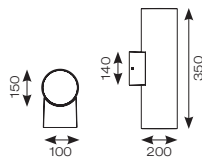

INPUT	HERTZ	TEMP	LIFETIME (HRS)	CRI	SDCM	BEAM ANGLE	CLASS	IP	IK
230V	50/60Hz	-20°C to 40°C	L70 50,000	Ra 80	3	20°	1	IP65	IK06

CODE	DESCRIPTION	WATTAGE	CCT	LUMENS	LM/W	TRADE
ADOLEDWL/HP	Cool White	58W	4000K	2 x 3043lm	109lm	£452.00