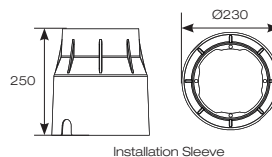

Fresno

- High performance LED adjustable inground uplight suitable for commercial and hospitality applications
- 304L stainless steel bezel and powder coated aluminium housing
- Supplied c/w installation housing for additional protection and ease of installation
- Integral driver and pre-wired with 2 metres of rubber insulated cable
- Static load test to 2000kg and therefore suitable for vehicular and pedestrian traffic
- Non-dimmable

Adjustable 30° beam angle

INPUT	HERTZ	TEMP	LIFETIME (HRS)	CRI	SDCM	BEAM ANGLE	CLASS	IP	IK
230V	50Hz	-20 to 40°C	L80 50,000	Ra 80	3	20°	1	IP67	IK10

CODE	DESCRIPTION	WATTAGE	CCT	LUMENS	LM/W	TRADE
AFRWOLED/185	Warm White	15W	3000K	903lm	60lm	£269.00
AFRWOLED/185/CW	Cool White	15W	4000K	1092lm	73lm	£269.00