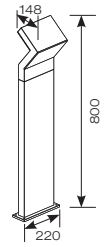

# Duet

- Ultra modern bollard with die-cast aluminium body suitable for residential and hospitality applications
- Powder coated anodized graphite paint finish for enhanced durability
- Flange mounted base for surface fixing
- Non-dimmable