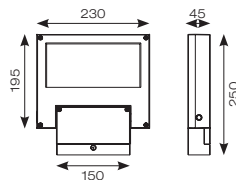

INPUT	HERTZ	TEMP	LIFETIME (HRS)	CRI	SDCM	BEAM ANGLE	CLASS	IP	IK
230V	50Hz	0°C to 25°C	L90 B50 36,000	Ra 80	3	65°	1	IP65	IK06

CODE	DESCRIPTION	WATTAGE	CCT	LUMENS	LM/W	TRADE
ASPPLD/SYM/CW	Cool White	24W	4000K	2150lm	90lm	£266.00
ASPPLD/SYM/WW	Warm White	24W	3000K	1975lm	83lm	£266.00