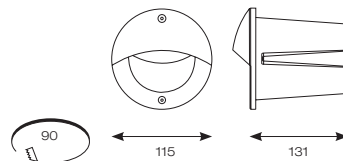

# Parona

337

- Compact low level circular LED pathway light with downward light spill suitable for residential and hospitality applications
- Die-cast aluminium construction with graphite paint finish
- Supplied c/w plastic installation box and pre-wired with 1 metre of rubber insulated cable for ease of installation
- Non-dimmable