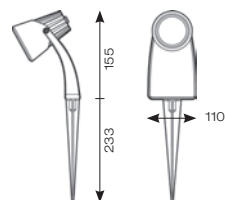

# Flora GU10

- Spike light suitable for residential or hospitality applications
- Dual purpose garden spotlight supplied with wall mounting bracket and spike
- Polycarbonate construction suitable for coastal areas
- Manufactured from 100% recyclable materials
- Pre-wired with 2 metres of rubber insulated cable
- Suitable for GU10 LED lamps only as detailed
- Option to add Bluetooth and WiFi enabled smart WIZ GU10 lamp
  - AOCTOW/GU10LED/TW
  - AOCTOW/GU10LED/RGBTW