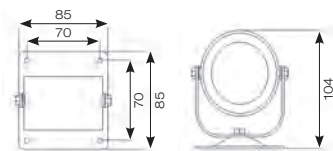

Meteor

- Surface or submersible spot suitable for external residential and hospitality applications
- 316L stainless steel construction housing with adjustable head
- Pre-wired with 3 metres of rubber insulated cable
- Submersible to a depth of up to 3 metres

INPUT	TEMP	LIFETIME (HRS)	CRI	SDCM	BEAM ANGLE	CLASS	IP	IK
350mA	-20°C to 40°C	L70 50,000	Ra 75	6	15°	3	IP68	IK10

CODE	DESCRIPTION	WATTAGE	CCT	LUMENS	LM/W	TRADE
AMETLED	Cool White	6W	4000K	547lm	91lm	£211.00

CODE (ACCESSORIES)	DESCRIPTION	TRADE
AD9W/350	9W 350mA LED Driver	£22.85
ADK20W/350	20W 350mA LED Driver	£16.50

CODE (ACCESSORIES)	DESCRIPTION	TRADE
ADDIM/30/MC	30W Multi-current LED Dimmable Driver	£47.50
ADDIM/50/MC	50W Multi-current LED Dimmable Driver	£60.00