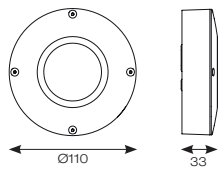

Callisto Wall/Ceiling

- Modern surface mounted ultra-slim wall/ceiling light suitable for residential and hospitality applications
- Die-cast aluminium construction with choice of white or graphite paint finish
- Anti-corrosion paint finish with a 20 Year guarantee
- Tamper-proof stainless steel allen key screws
- Non-dimmable

Graphite

INPUT	HERTZ	TEMP	LIFETIME (HRS)	CRI	SDCM	BEAM ANGLE	CLASS	IP	IK
230V	50Hz	-40°C to 55°C	L70 50,000	Ra 80	6	65°	2	IP65	IK06

CODE	DESCRIPTION	WATTAGE	CCT	LUMENS	LM/W	TRADE
ACLED/W	Warm White - White	4W	3000K	181lm	45lm	£86.50
ACLED/GR	Warm White - Graphite					£86.50