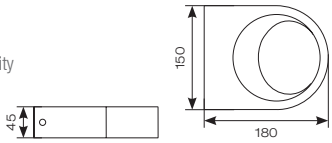

Brock Wall Light

- Modern bi-directional wall light providing vivid angled light distribution suitable for residential and hospitality applications
- Die-cast aluminium body with a graphite powder coated anodized paint finish for enhanced durability
- Non-dimmable

Matching Brock LED Bollard see p366