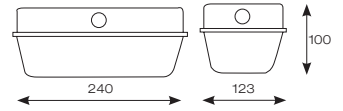

E27 Aluminium Bulkhead

- Bulkhead suitable for commercial applications (supplied less lamp)
- Aluminium alloy body to prevent corrosion
- Option of vandal resistant polycarbonate or glass lens

A100PC