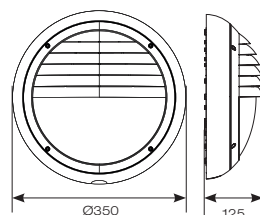

Vision CCT

- IP65 CCT polycarbonate LED luminaire suitable for external hospitality and retail applications and ancillary areas
- Polycarbonate construction allows installation into areas exposed to adverse weather conditions
- Standard and integrated PIR options available
- CCT selectable between 3000K and 4000K
- Dimmable, Photocell, MWS and Emergency options available
- Powered by Tridonic

Discrete integral PIR