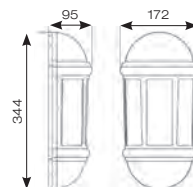

Latina E27 Half Lantern

- Contemporary IP65 half lantern and resistant to corrosion suitable for commercial and residential applications (supplied less lamp)
- Textured polycarbonate finish and tinted lens
- PIR option for convenience and security. Incorporates manual override option
- Colour matching PIR lens cover ensures discreet appearance
- Option to add Bluetooth and WiFi enabled smart A60 filament lamp(s)
  - AOCTOW/A60/TW/AMB/E27
  - AOCTOW/A60/TW/CL/E27

PIR

Max 8 metres
5 seconds to 8 minutes
2 - 2000 LUX -
Photocell Off