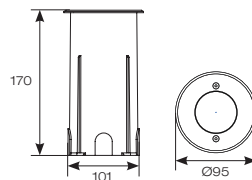

Turlock

- High performance inground uplight suitable for commercial, hospitality and residential applications
- Static load test to 2000kg
- Supplied c/w installation housing for additional protection and ease of installation
- Die-cast aluminium construction with 316L stainless steel top frame
- Pre-wired with 1 metre of rubber insulated cable
- Non-dimmable
- Powered by HEP

INPUT	HERTZ	TEMP	LIFETIME (HRS)	CRI	SDCM	BEAM ANGLE	CLASS	IP	IK
230V	50/60Hz	-20 to 25°C	L70 50,000	Ra 80	3	20°	1	IP67	IK10

CODE	DESCRIPTION	WATTAGE	CCT	LUMENS	LM/W	TRADE
ATURWOLED/95	Cool White	4W	4000K	390lm	97lm	£129.00
ATURWOLED/95/WW	Warm White	4W	3000K	301lm	75lm	£129.00