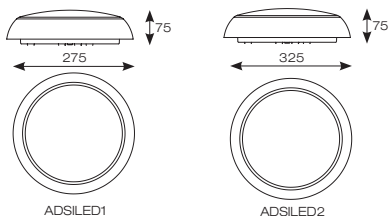

Disco Slim CCT

- Slim and modern wall or ceiling light suitable for education and residential applications and ancillary areas
- All polycarbonate construction with opal diffuser and white trim ring with optional chrome or graphite ring
- CCT selectable between 3000K and 4000K
- Two options of microwave sensor emergency
- Instant light output and unlimited switching

ADSILED1