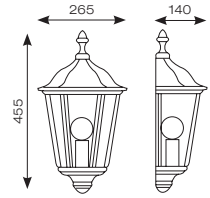

Roma

- Die-cast aluminium half-lantern in black suitable for residential and hospitality applications (supplied less lamp)
- Clear polycarbonate diffuser for E27 versions
- Option to add Bluetooth and WiFi enabled smart A60 filament lamp(s)
  - AOCTOW/A60/TW/AMB/E27
  - AOCTOW/A60/TW/CL/E27

OCTO
Compatible

Connected by
WIZ