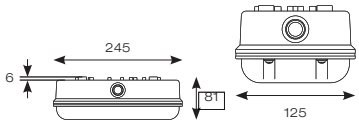

INPUT	HERTZ	TEMP	LIFETIME (HRS)	CRI	SDCM	BEAM ANGLE	CLASS	IP	IK
230V	50Hz	0°C to 25°C	L70 36,000	Ra 80	6	105°	2	IP65	IK08

CODE	DESCRIPTION	WATTAGE	CCT	LUMENS	LM/W	TRADE
ASBLED	Cool White	6W	4000K	440lm	73lm	£41.75

CODE (OPTIONS)	DESCRIPTION	TRADE	CODE (OPTIONS)	DESCRIPTION	TRADE
/PC	Electronic Photocell	+ £38.50	/MWS	Integral Microwave Sensor	+ £64.00