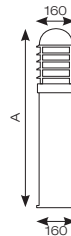

OCTO
Compatible

Connected by

WIZ

E27 LED
Maximum Size

CODE	DESCRIPTION	MAX WATTAGE	CLASS	IP	IK	A	TRADE
AME27045/SS	E27 - 450mm - Stainless Steel					450mm	£423.00
AME27075/SS	E27 - 750mm - Stainless Steel	100W	1	IP44	IK07	750mm	£488.00
AME27100/SS	E27 - 1000mm - Stainless Steel					1000mm	£591.00

CODE (ACCESSORIES)	DESCRIPTION	TRADE
ARMK3	Root Mounting Kit	£70.50