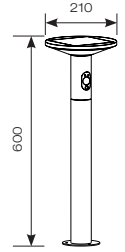

Matching Talana Solar Wall Light see p273