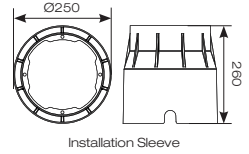

Fresno

- High performance LED adjustable inground uplight suitable for commercial and hospitality applications
- 304L stainless steel bezel and powder coated aluminium housing
- Supplied c/w installation housing for additional protection and ease of installation
- Integral driver and pre-wired with 2 metres of rubber insulated cable
- Static load test to 2000kg and therefore suitable for vehicular and pedestrian traffic
- Non-dimmable

Adjustable 30° beam angle

INPUT	HERTZ	TEMP	LIFETIME (HRS)	CRI	SDCM	BEAM ANGLE	CLASS	IP	IK
230V	50Hz	-20 to 40°C	L80 50,000	Ra 80	3	20°	1	IP67	IK10

CODE	DESCRIPTION	WATTAGE	CCT	LUMENS	LM/W	TRADE
AFRWOLED/220	Warm White	20W	3000K	998lm	50lm	£312.00
AFRWOLED/220/CW	Cool White	20W	4000K	1076lm	54lm	£312.00