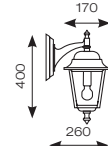

ANE27/WLTA/B