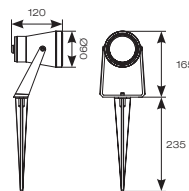

AGARLED/RGBTW/OCTOW
Only

OCTO
Embedded

Connected by
WiZ