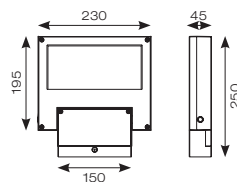

INPUT	HERTZ	TEMP	LIFETIME (HRS)	CRI	SDCM	BEAM ANGLE	CLASS	IP	IK
230V	50Hz	0°C to 25°C	L90 B50 36,000	Ra 80	3	40/100°	1	IP65	IK06

CODE	DESCRIPTION	WATTAGE	CCT	LUMENS	LM/W	TRADE
ASPPLED/ASY/CW	Cool White	24W	4000K	1700lm	71lm	£219.00
ASPPLED/ASY/WW	Warm White	24W	3000K	1600lm	66lm	£219.00