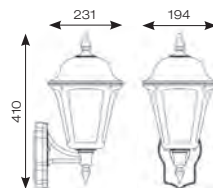

Latina Wall Lantern

- Contemporary IP65 polycarbonate lantern range and resistant to corrosion suitable for commercial and residential applications
- LED light bar for uniform light output
- Unique design provides installer with option of top arm or bottom arm mounting, without the need of additional wiring (PIR version bottom arm mounting only)
- Textured polycarbonate finish and tinted lens
- PIR option for convenience and security. Incorporates manual override option
- Colour matching PIR lens ensures discreet appearance
- Non-dimmable

White