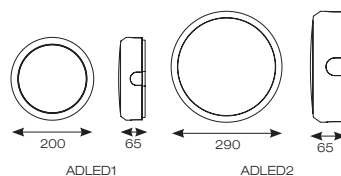

Delta CCT

- All polycarbonate multi-purpose LED round bulkhead suitable for ancillary areas and industrial applications
- Push fit feed-in, feed-out terminals for speed and ease of installation
- Internal CCT selector switch allows the installer to choose the CCT between 3000K and 4000K
- Supplied c/w optional trim attachment which provides a more commercially aesthetic appearance
- Unique Visiluxe diffuser allows 90% light transmission from LED source for increased performance
- Instant light output and unlimited switching

Black