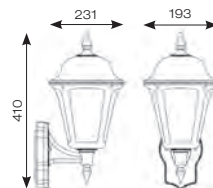

Latina E27 Wall Lantern

- Contemporary IP65 polycarbonate lantern range and resistant to corrosion suitable for commercial and residential applications (supplied less lamp)
- Unique design provides installer with option of top arm or bottom arm mounting, without the need of additional wiring (PIR version bottom arm mounting only)
- Textured polycarbonate finish and tinted lens
- PIR option for convenience and security. Incorporates manual override option
- Colour matching PIR lens ensures discreet appearance
- Option to add Bluetooth and WiFi enabled smart A60 filament lamp(s)
  - AOCTOW/A60/TW/AMB/E27
  - AOCTOW/A60/TW/CL/E27

White