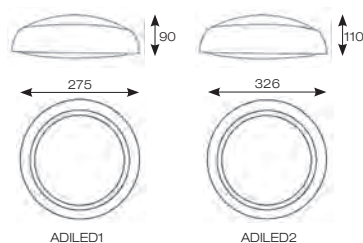

Disco CCT

- Wall or ceiling light suitable for education and residential applications and ancillary areas
- All polycarbonate construction with opal diffuser and white trim ring
- CCT selectable between 3000K and 4000K
- Two options of microwave sensor emergency
- Instant light output and unlimited switching

fitted with brass trim ring