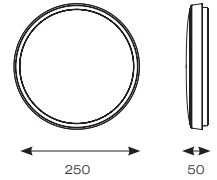

Connected by
WIZ