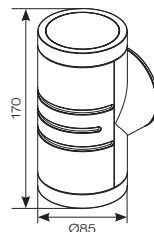

Reef Bi-Directional Wall Light Connected by WiZ

Voice Control

- Durable WiZ embedded outdoor bi-directional wall light suitable for residential and hospitality applications
- Polycarbonate construction ideal for coastal applications
- Choice of matt white or black finishes
- Tunable between 2700K - 6500K via WiZ App and voice control
- Unique lockable installation base plate with push fit loop-in loop-out terminals for ease of installation

OCTO
Embedded

Connected by

WiZ

Unique Click and Lock
Mounting Bracket