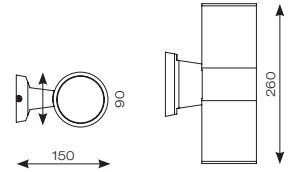

Duo Midi

- Bi-directional wall light with housing in die-cast aluminium with a textured paint finish suitable for residential and hospitality applications (supplied less lamp)
- Large diameter housing to provide heat dissipation
- Option to add Bluetooth and WiFi enabled smart GU10 lamp(s)
  - AOCTOW/GU10LED/TW
  - AOCTOW/GU10LED/RGBTW

Black

OCTO
Compatible

Connected by

WIZ