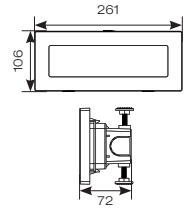

Mattone Bricklight CCT

- Universal polycarbonate LED bricklight suitable for residential and hospitality applications
- Plain frame or eyelid option
- Unique adjustable feet allows for installation into multiple brick apertures
- Polycarbonate construction ideal for coastal applications
- Pre-wired with 500mm of rubber insulated cable
- Supplied c/w installation housing for additional protection and ease of installation
- CCT selectable between 3000K and 4000K
- Non-dimmable

Eyelid

INPUT	HERTZ	TEMP	LIFETIME (HRS)	CRI	SDCM	BEAM ANGLE	CLASS	IP	IK
230V	50Hz	-10°C to 40°C	L70 54,000	Ra 80	6	100°	1	IP65	IK06

CODE	DESCRIPTION	WATTAGE	CCT	LUMENS	LM/W	TRADE
AMATBLED	CCT Selectable	2W	3000/4000K	101lm (4000K)	51lm (4000K)	£71.00
AMATB/EYE	CCT Selectable - Eyelid					£54.50