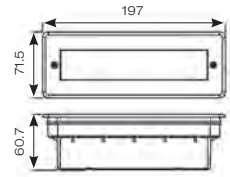

Libretto Bricklight

- Recessed bricklight light suitable for commercial and residential applications
- Stainless steel front cover with clear polycarbonate front lens and recessed housing
- Integral driver with loop-in, loop-out connections
- Non-dimmable

INPUT	HERTZ	TEMP	LIFETIME (HRS)	CRI	SDCM	BEAM ANGLE	CLASS	IP
230V	50Hz	-10°C to 25°C	L70 40,000	Ra 65	6	85°	2	IP65

CODE	DESCRIPTION	WATTAGE	CCT	LUMENS	LM/W	TRADE
ALIBLED/WHI	Daylight	2W	6000K	126lm	63lm	£39.15