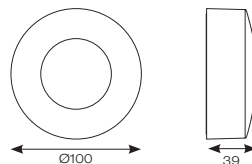

Pi CCT Wall/Ceiling

- Modern surface mounted ultra-slim wall/ceiling light suitable for residential and hospitality applications
- Die-cast aluminium construction with choice of white or graphite paint finish
- Push fit loop-in loop-out terminals for ease of installation
- Anti-glare toughened tempered opal glass front diffuser
- CCT selectable between 3000K and 4000K
- Screwless front cover with concealed allen key access provides security and a sleek design
- Non-dimmable

Graphite

INPUT	HERTZ	TEMP	LIFETIME (HRS)	CRI	SDCM	BEAM ANGLE	CLASS	IP	IK
230V	50Hz	0°C to 25°C	L80 60,000	Ra 80	3	115°	1	IP65	IK06

CODE	DESCRIPTION	WATTAGE	CCT	LUMENS	LM/W	TRADE
APIWCLED/W	CCT Selectable - White	2.5W	3000/4000K	150lm (4000K)	63lm (4000K)	£49.90
APIWCLED/GR	CCT Selectable - Graphite					£49.90