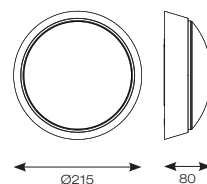

Helder CCT Circular

- All polycarbonate circular bulkhead suitable for external semi-commercial and residential applications
- Fast loop-in / loop-out connections
- CCT selectable between 3000K, 4000K and 6500K
- Body options of black or white with eyelid cover
- Polycarbonate opal diffuser
- Non-dimmable

Black

INPUT	HERTZ	TEMP	LIFETIME (HRS)	CRI	SDCM	BEAM ANGLE	CLASS	IP
220-240V	50/60Hz	-5°C to 25°C	L80 54,000	Ra 80	6	110°	2	IP54

CODE	DESCRIPTION	WATTAGE	CCT	LUMENS	LM/W	TRADE
AHELED/CB	Black	12W				£31.25
AHELED/CW	White					£31.25
AHELED/CB/PIR	Black - PIR	12.5W	3000/4000/6500K	1058lm (4000K)	88lm (4000K)	£48.25
AHELED/CW/PIR	White - PIR					£48.25
AHELED/EB	Eyelid Black	12W				£31.25
AHELED/EW	Eyelid White					£31.25
AHELED/EB/PIR	Eyelid Black - PIR	12.5W	3000/4000/6500K	660lm (4000K)	54lm (4000K)	£48.25
AHELED/EW/PIR	Eyelid White - PIR					£48.25