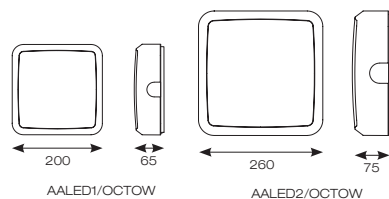

OCTO
Embedded

Connected by
WiZ