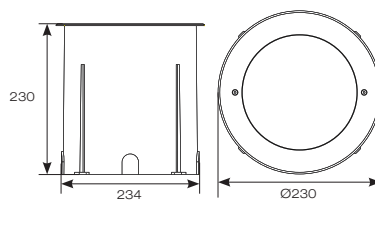

Turlock

- High performance inground uplight suitable for commercial, hospitality and residential applications
- Static load test to 2000kg
- Supplied c/w installation housing for additional protection and ease of installation
- Die-cast aluminium construction with 316L stainless steel top frame
- Pre-wired with 1 metre of rubber insulated cable
- Non-dimmable

INPUT	HERTZ	TEMP	LIFETIME (HRS)	CRI	SDCM	BEAM ANGLE	CLASS	IP	IK
230V	50/60Hz	-20 to 25°C	L70 50,000	Ra 80	3	20°	1	IP67	IK10

CODE	DESCRIPTION	WATTAGE	CCT	LUMENS	LM/W	TRADE
ATURWOLED/230	Warm White	19W	4000K	2214lm	116lm	£362.00
ATURWOLED/230/WW	Cool White	19W	3000K	2021lm	106lm	£362.00