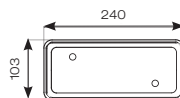

- Die-cast aluminium bricklight with AISI316L stainless steel front cover
- suitable for commercial and residential applications
- Tempered and frosted 4mm glass diffuser
- Supplied c/w polyethylene back box for recessing
- Non-dimmable