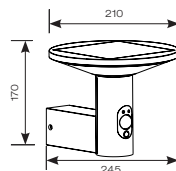

Talana Solar

- Ultra modern die-cast solar powered aluminium LED wall light suitable for semi-commercial and residential applications
- PIR motion sensor as standard
- 2 operation modes:-
  1) 11% output after sunset, motion detected 100% output, no motion 11% for 20 hours
  2) Motion detected 100% output, no motion off
- Graphite textured powder coat paint finish

PIR

6 to 10 metres
1 minute
10 to 45 LUX

TEMP	LIFETIME (HRS)	CRI	SDCM	CLASS	IP	IK
-20°C to 45°C	L70 36,000	Ra 80	6	3	IP54	IK07

CODE	DESCRIPTION	CCT	LUMENS	TRADE
ATASLED/WL	Cool White	4000K	210lm	£126.00

CODE (ACCESSORIES)	DESCRIPTION	TRADE
ASBP/17	7.4V 1500mAh Replacement LI-ION Battery	£24.45