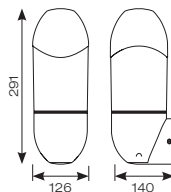

Matching
Leo Connected by WiZ
Bollard see p372