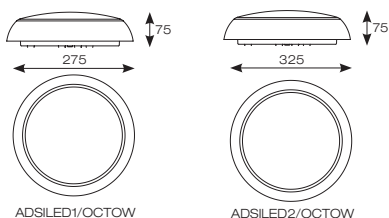

OCTO Disco Slim Connected by WiZ

- WiZ embedded slim and modern wall or ceiling light suitable for education and residential applications and ancillary areas
- All polycarbonate construction with opal diffuser and white trim ring with optional chrome or graphite ring
- Tunable between 2700K - 6500K via WiZ App and voice control
- Instant light output and unlimited switching

OCTO
Embedded

Connected by
WiZ

INPUT	HERTZ	TEMP	LIFETIME (HRS)	CRI	SDCM	BEAM ANGLE	CLASS	IP	IK
230V	50Hz	-10°C to 40°C	L70 36,000	Ra 80	6	110°	2	IP65	08

CODE	DESCRIPTION	WATTAGE	CCT	LUMENS	LMW	TRADE
ADSILED1/OCTOW	Tunable White	8W	2700K-6500K	720lm (2700K) - 708lm (6500K)	90lm (2700K) - 89lm (6500K)	£244.00
ADSILED2/OCTOW	Tunable White	11W	2700K-6500K	1150lm (2700K) - 1153lm (6500K)	105lm (2700K) - 112lm (6500K)	£271.00

CODE (ACCESSORIES)	DESCRIPTION	TRADE
ADSILED1/BZ/CH	Chrome Trim Ring (8W)	£10.90
ADSILED1/BZ/GR	Graphite Trim Ring (8W)	£10.90

CODE (ACCESSORIES)	DESCRIPTION	TRADE
ADSILED2/BZ/CH	Chrome Trim Ring (11W)	£11.75
ADSILED2/BZ/GR	Graphite Trim Ring (11W)	£11.75