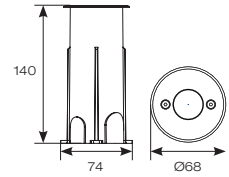

Turlock

- Powerful compact LED inground uplight suitable for commercial, hospitality and residential applications
- Die-cast aluminium construction with 316L stainless steel top frame
- Static load test to 2000kg
- Supplied c/w installation housing for additional protection and ease of installation
- Pre-wired with 1 metre of rubber insulated cable
- Non-dimmable
- Powered by HEP

2-way Mini drive over cover