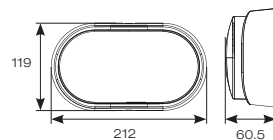

Helder CCT Oval

- All polycarbonate oval bulkhead suitable for external semi-commercial and residential applications
- Fast loop-in / loop-out connections
- CCT selectable between 3000K, 4000K and 6500K
- Body options of black or white
- Polycarbonate opal diffuser
- Non-dimmable

Black

INPUT	HERTZ	TEMP	LIFETIME (HRS)	CRI	SDCM	BEAM ANGLE	CLASS	IP
220-240V	50/60Hz	-5°C to 25°C	L80 54,000	Ra 80	6	110°	2	IP54

CODE	DESCRIPTION	WATTAGE	CCT	LUMENS	LM/W	TRADE
AHELED/OB	CCT Selectable - Black					£31.25
AHELED/OW	CCT Selectable - White					£31.25
AHELED/OB/PIR	CCT Selectable - Black - PIR	12W	3000/4000/6500K	1105lm (4000K)	96lm (4000K)	£48.25
AHELED/OW/PIR	CCT Selectable - White - PIR					£48.25