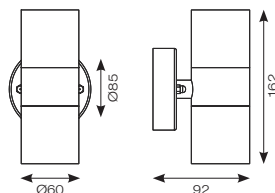

Acero

Bi-directional Wall Light

- GU10 wall light suitable for residential applications (supplied less lamp)
- 316L Marine grade stainless steel bi-directional wall light
- Stainless steel, black and copper finishes available
- Discrete PIR option available
- Option to add Bluetooth and WiFi enabled smart GU10 lamp(s)
  - AOCTOW/GU10LED/TW
  - AOCTOW/GU10LED/RGBTW

1 metre - 7 metres
10 seconds to 5 minutes
10 to 2000 LUX