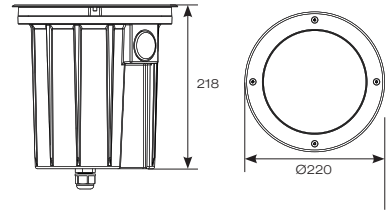

Fresno

- High performance LED adjustable inground uplight suitable for commercial and hospitality applications
- 304L stainless steel bezel and powder coated aluminium housing
- Supplied c/w installation housing for additional protection and ease of installation
- Integral driver and pre-wired with 2 metres of rubber insulated cable
- Static load test to 2000kg and therefore suitable for vehicular and pedestrian traffic
- Non-dimmable

Adjustable 30° beam angle

INPUT	HERTZ	TEMP	LIFETIME (HRS)	CRI	SDCM	BEAM ANGLE	CLASS	IP	IK
230V	50Hz	-20 to 40°C	L80 50,000	Ra 80	3	20°	1	IP67	IK10

CODE	DESCRIPTION	WATTAGE	CCT	LUMENS	LM/W	TRADE
AFRWOLED/220	Warm White	20W	3000K	998lm	50lm	£312.00
AFRWOLED/220/CW	Cool White	20W	4000K	1076lm	54lm	£312.00