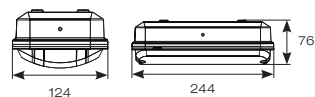

Sleek 110V

333

- 110V all polycarbonate multi-purpose LED bulkhead suitable for all types of site lighting
- Unique Visiluxe diffuser allows 90% light transmission from LED source for increased performance
- Instant light output and unlimited switching
- Red diffuser accessory available for applications that require warning indication luminaires
- Non-dimmable

AMENITY

INPUT	HERTZ	TEMP	LIFETIME (HRS)	CRI	SDCM	BEAM ANGLE	CLASS	IP	IK
110V	50Hz	-10°C to 40°C	L80 36,000	Ra 80	6	105°	2	IP65	IK08

CODE	DESCRIPTION	WATTAGE	CCT	LUMENS	LM/W	TRADE
ASBLED/110V	Cool White	5W	4000K	420lm	84lm	£32.80

CODE (OPTIONS)	DESCRIPTION	TRADE	CODE (OPTIONS)	DESCRIPTION	TRADE
/PC	Electronic Photocell	+ £38.50	/MWS	Integral Microwave Sensor	+ £64.00

CODE (ACCESSORIES)	DESCRIPTION	TRADE
ASBLED/DIFF/RED	Red Polycarbonate Lens	£8.55