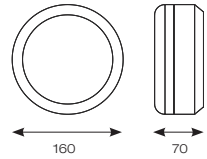

INPUT	HERTZ	TEMP	LIFETIME (HRS)	CRI	SDCM	BEAM ANGLE	CLASS	IP
230V	50Hz	0°C to 25°C	L70 36,000	Ra 70	6	115°	1	IP44

CODE	DESCRIPTION	WATTAGE	CCT	LUMENS	LM/W	TRADE
ABELED/WW	Cool White	5W	4000K	436lm	87lm	£39.25