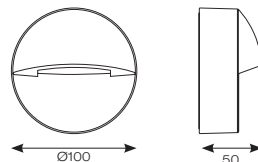

Pi CCT Low Level

- Modern surface mounted ultra-slim low level light with downward light spill suitable for residential and hospitality applications
- Die-cast aluminium construction with choice of white or graphite paint finish
- Push fit loop-in loop-out terminals for ease of installation
- Anti-glare toughened tempered opal glass front diffuser
- CCT selectable between 3000K and 4000K
- Screwless front cover with concealed allen key access provides security and a sleek design
- Non-dimmable

Graphite