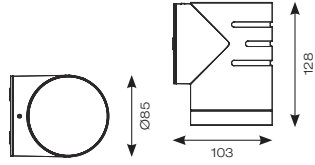

Reef Directional Wall Light

- Durable outdoor directional wall light suitable for residential and hospitality applications
- Installation in either upward or downward orientation
- Choice of matt white or black finishes
- Polycarbonate construction ideal for coastal applications
- CCT selectable between 3000K, 4000K and 6000K
- Unique lockable installation base plate with push fit loop-in loop-out terminals for ease of installation
- Non-dimmable

Black

Unique Click and Lock Mounting Bracket