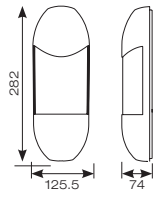

Matching Leo Connected by WiZ Bollard see p372