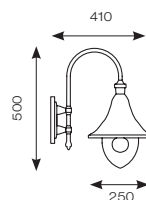

OCTO
Compatible

Connected by

WIZ

E27 LED

Maximum Size

CODE	DESCRIPTION	MAX WATTAGE	CLASS	IP	IK	TRADE
ALE27/WL/BL	E27	100W	1	IP44	IK07	£134.00