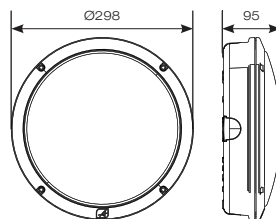

Nappa CCT

- IP66 rated die-cast aluminium wall light with opal polycarbonate diffuser suitable for education, commercial and industrial applications
- Tamper-proof stainless steel allen key screws
- One product with integral switches for multi-wattage and selectable CCT options
- Non-dimmable
- Powered by Tridonic

Black