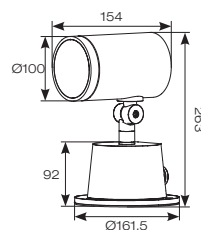

# Lazer Projector

- High performance LED projector light suitable for hospitality and retail applications
- Push fit loop-in loop-out for ease of installation
- Die-cast aluminium construction with textured graphite paint finish
- Hood accessory available
- Non-dimmable