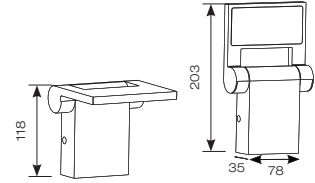

Tempo

- Contemporary die-cast aluminium LED wall light suitable for residential and hospitality applications
- Adjustable head to 90° for variable direction of light
- Standard and PIR options
- Graphite textured powder coat paint finish
- Available in 3000K and 4000K options
- Non-dimmable

6 to 10 metres
8 seconds to 8 minutes
5 to 200 LUX