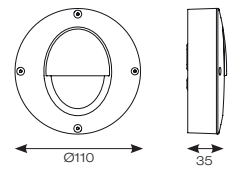

Callisto Low Level

- Modern surface mounted ultra-slim low level light suitable for residential and hospitality applications
- Die-cast aluminium construction with choice of white or graphite paint finish
- Anti-corrosion paint finish with a 20 Year guarantee
- Tamper-proof stainless steel allen key screws
- Non-dimmable

Graphite

INPUT	HERTZ	TEMP	LIFETIME (HRS)	CRI	SDCM	BEAM ANGLE	CLASS	IP	IK
230V	50Hz	-40°C to 80°C	L70 50,000	Ra 80	6	50°	2	IP65	IK06

CODE	DESCRIPTION	WATTAGE	CCT	LUMENS	LM/W	TRADE
ACLPWLED/W	Warm White - White	4W	3000K	121lm	31lm	£86.50
ACLPWLED/GR	Warm White - Graphite					£86.50