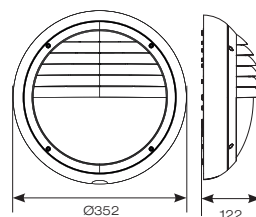

Vision HP

- IP65 polycarbonate LED luminaire suitable for external hospitality and retail applications and ancillary areas
- Four conduit entry points
- Integral die-cast aluminium heatsink provides thermally managed high performance
- Dimmable, Photocell, MWS and Emergency options available
- Powered by Tridonic

Removable conduit entry cap for ease of installation

INPUT	HERTZ	TEMP	LIFETIME (HRS)	CRI	SDCM	BEAM ANGLE	CLASS	IP	IK
230V	50/60Hz	-10°C to 50°C	L70 36,000	Ra 80	6	110°	1	IP65	IK09

CODE	DESCRIPTION	WATTAGE	CCT	LUMENS	LM/W	TRADE
AVILED/HP/GR	Cool White	31W	4000K	2426lm	78lm	£137.00

CODE (OPTIONS)	DESCRIPTION	TRADE
/PC	Electronic Photocell	+ £38.50
/M3	Emergency	+ £96.50

CODE (OPTIONS)	DESCRIPTION	TRADE
/DD	Digital Dimming (DD1/DD3/DD4)	+ £101.50
/MWS	Integral Microwave Sensor	+ £64.00

CODE (ACCESSORIES)	DESCRIPTION	TRADE
AVILED/GR/EYE	Eyelid Accessory - Graphite	£12.65

CODE (ACCESSORIES)	DESCRIPTION	TRADE
AVILED/GR/LVD	Louvered Accessory - Graphite	£11.60