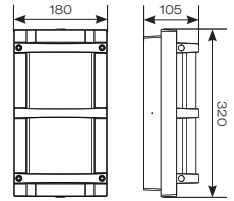

Tridon CCT

- IP66 rated die-cast aluminium wall light with opal polycarbonate diffuser suitable for commercial, hospitality and industrial applications
- Internal CCT selector switch allows the installer to choose the CCT between 3000K and 4000K at the point of installation
- Rear fixing points allowing the option for BESA box mounting
- Horizontal side pilot holes accepting 20mm surface conduit entries
- Tamper-proof stainless steel allen key screws
- Microwave sensor and Photocell options available
- Non-dimmable
- Powered by Tridonic

Black