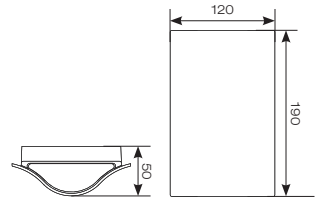

Zart

- Bi-directional LED wall light suitable for residential and hospitality applications
- Die-cast aluminium construction with graphite paint finish
- 105° beam angle
- Non-dimmable

Light Distribution