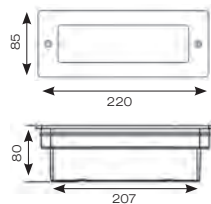

Fidenza Bricklight

- Recessed bricklight light suitable for commercial and residential applications
- Die-cast aluminium housing and front cover
- Toughened front frosted glass
- Metal back box with cable entries for ease of installation
- Optional grill and hood front covers
- Non-dimmable

Grill Cover Fitted