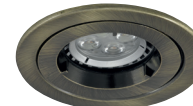

Dimensions	A
AMICD (Downlight)	85mm
AMICD/IP65 (IP65 Downlight)	91mm
AMICG (Gimbal)	80mm

Key Features

Fire Rated

PRODUCT LIFE TIME GUARANTEE

- Supplied with GU10 lampholder
- Optimum lamp life due to unique low temperature cage design
- Ultra slim bezel profile
- Twistlock design throughout range, including IP65
- Fully tested and compliant to Part B, 30, 60 and 90 minutes
- Fully tested and compliant to Part E (Acoustic)
- Large loop-in-out terminal block for ease of wiring (Maximum 2x1.5mm Flat Twin and Earth)
- Lower cage height for reduced ceiling voids

Unique Open Cage Technology

The innovative iCage Mini design allows lamp to operate at lower temperatures than standard can designs, providing optimum lamp life, whilst still exceeding all required standards

Finishes

Applicable to all models

White

Matt White

Brass

Chrome

Satin Chrome

Antique Brass