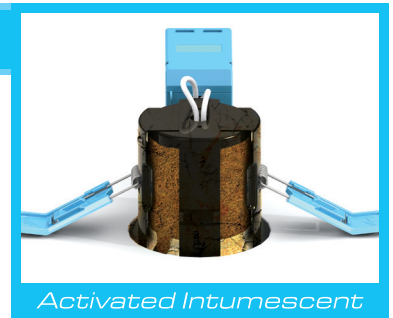

Dimensions	A
AMICD (Downlight)	85mm
AMICD/IP65 (IP65 Downlight)	91mm
AMICG (Gimbal)	80mm

Key Features

Fire Rated

PRODUCT LIFE TIME GUARANTEE

- Supplied with GU10 lampholder
- Optimum lamp life due to unique low temperature cage design
- Ultra slim bezel profile
- Twistlock design throughout range, including IP65
- Fully tested and compliant to Part B, 30, 60 and 90 minutes
- Fully tested and compliant to Part E (Acoustic)
- Large loop-in-out terminal block for ease of wiring (Maximum 2x1.5mm Flat Twin and Earth)
- Lower cage height for reduced ceiling voids

Unique Open Cage Technology

The innovative iCage Mini design allows lamp to operate at lower temperatures than standard can designs, providing optimum lamp life, whilst still exceeding all required standards

Part B - Fire 30, 60 and 90 minutes

Part C - Moisture (Only applicable to Downlight and IP65 Downlight versions)

Part E - Acoustic

Spring Clip Covers

Spring clip covers offer ceiling protection and comfort for the installer, whilst providing a tight and lasting positioning