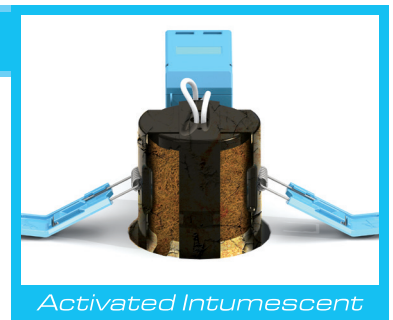

Dimensions	A
AMICD (Downlight)	85mm
AMICD/IP65 (IP65 Downlight)	91mm
AMICG (Gimbal)	80mm

Key Features

Fire Rated

PRODUCT LIFE TIME GUARANTEE

- Supplied with GU10 lampholder
- Optimum lamp life due to unique low temperature cage design
- Ultra slim bezel profile
- Twistlock design throughout range, including IP65
- Fully tested and compliant to Part B, 30, 60 and 90 minutes
- Fully tested and compliant to Part E (Acoustic)
- Large loop-in-out terminal block for ease of wiring (Maximum 2x1.5mm Flat Twin and Earth)
- Lower cage height for reduced ceiling voids

Unique Open Cage Technology

The innovative iCage Mini design allows lamp to operate at lower temperatures than standard can designs, providing optimum lamp life, whilst still exceeding all required standards

- Part B** - Fire 30, 60 and 90 minutes
- Part C** - Moisture (Only applicable to Downlight and IP65 Downlight versions)
- Part E** - Acoustic

Spring Clip Covers

Spring clip covers offer ceiling protection and comfort for the installer, whilst providing a tight and lasting positioning