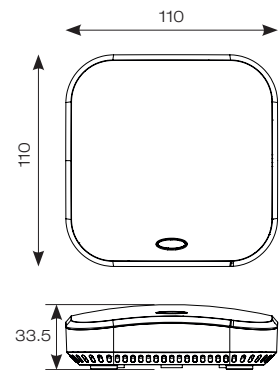

Powered by
CASAMBI

OUTPUT	INPUT	HERTZ	TEMP	CLASS	IP
5V dc 2.1 Amp	100/240V	50/60Hz	0 to 25°C	2	IP20

CODE	DESCRIPTION	TRADE
AOCTO/GATEWAY	OCTO Powered by Casambi Gateway	£385.14