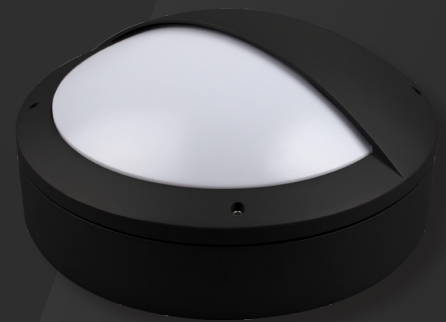

# Bulk Head

With LED DD Lamps

Kosnic 

9

LED DD Lamps

9W/12W/18W

2700K/4000K/6500K

Sensor Option