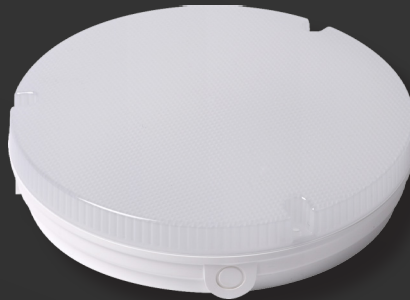

# Bulk Head

With LED DD Lamps

Kosnic 

9

LED DD Lamps

9W/12W/18W

2700K/4000K/6500K

Sensor Option