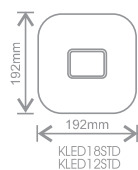

## Dimensions

Order Code	Power	Cap	Beam Angle	CCT	Lumen	Trade Price
KLED09STD	12W	GR8 GR10q	120°	4000K	1050lm	<b>£29.80</b>
KLED12STD	12W	GR8 GR10q	120°	2700K 4000K 6500K	1220lm 1320lm 1320lm	<b>£39.13</b>
KLED18STD	18W	GR10q	120°	2700K 4000K 6500K	1780lm 1880lm 1880lm	<b>£48.44</b>