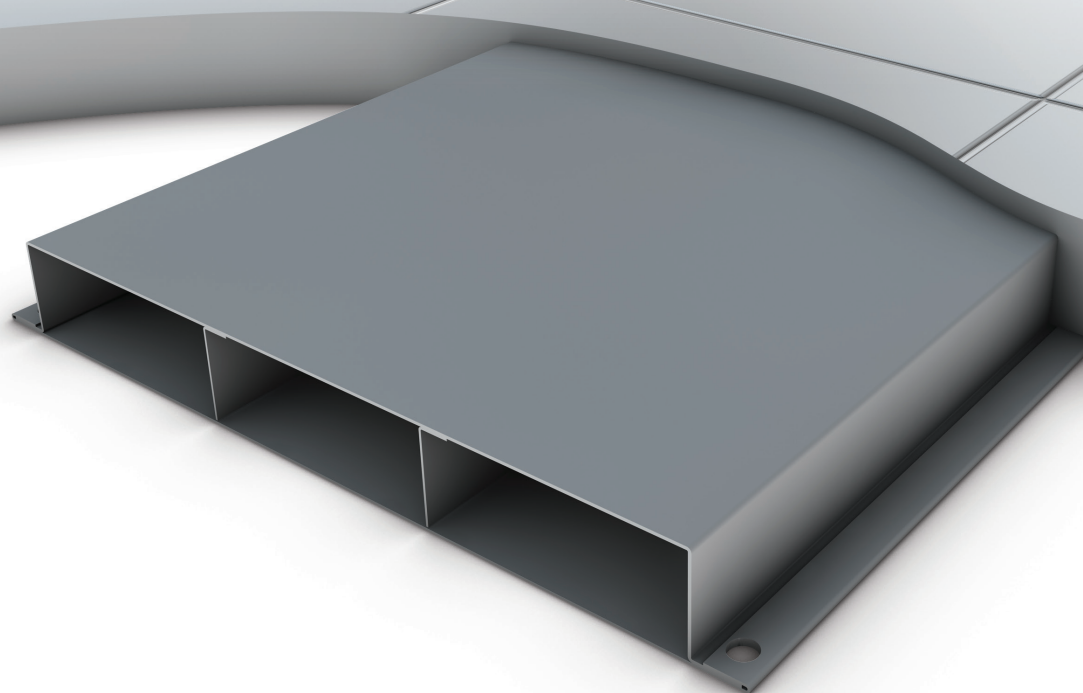

SYSTEM ACCESSORIES & SERVICE OUTLETS

	*Single Compartment	*Two Compartment	Three Compartment	*Four Compartment
Sizes (width x depth)	Ref. UF1	Ref. UF2	Ref. UF3	Ref. UF4
150x25mm	•	•		
150x38mm	•	•		
225x25mm		•	•	
225x38mm		•	•	
300x25mm			•	•
300x38mm			•	•

*Special Order

Compartment Dimensions

U.F.3

U.F.43x4