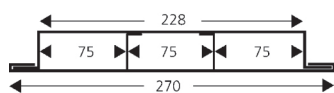

SYSTEM ACCESSORIES & SERVICE OUTLETS

	*Single Compartment	*Two Compartment	Three Compartment	*Four Compartment
Sizes (width x depth)	Ref. UF1	Ref. UF2	Ref. UF3	Ref. UF4
150x25mm	•	•		
150x38mm	•	•		
225x25mm		•	•	
225x38mm		•	•	
300x25mm			•	•
300x38mm			•	•

*Special Order

Compartment Dimensions

U.F.3

U.F.43x4