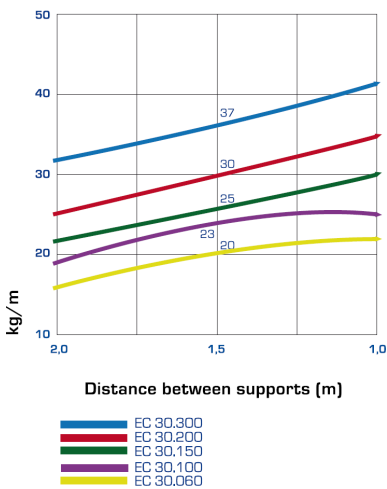

Basket Loading Information

SAFE WORKLOAD - EASYCONNECT 30