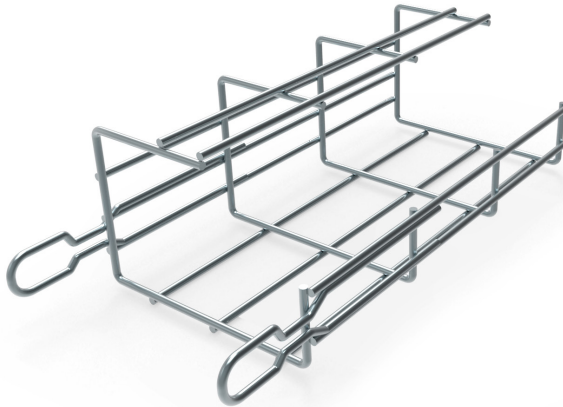

## Plastic ID tags

Type	Pack Qty	Ref.
Orange	1	BKIDO
Yellow	1	BKIDY
Blue	1	BKIDG
Green	1	BKIDG

To allow contractor to colour code and index cable installations.

## G Profile Basket

Ref. On Request

Ideal for mounting to a ceiling or even direct to a wall. While maintaining the fast fix easy connect.