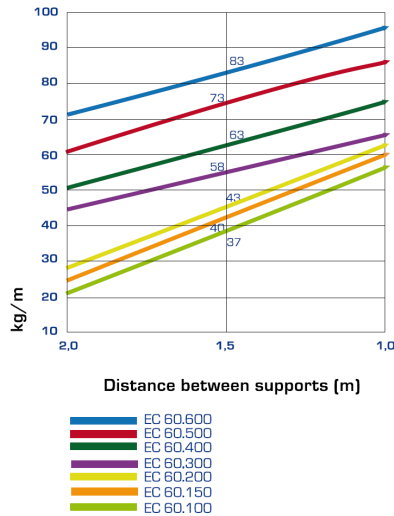

SAFE WORKLOAD - EASYCONNECT 60