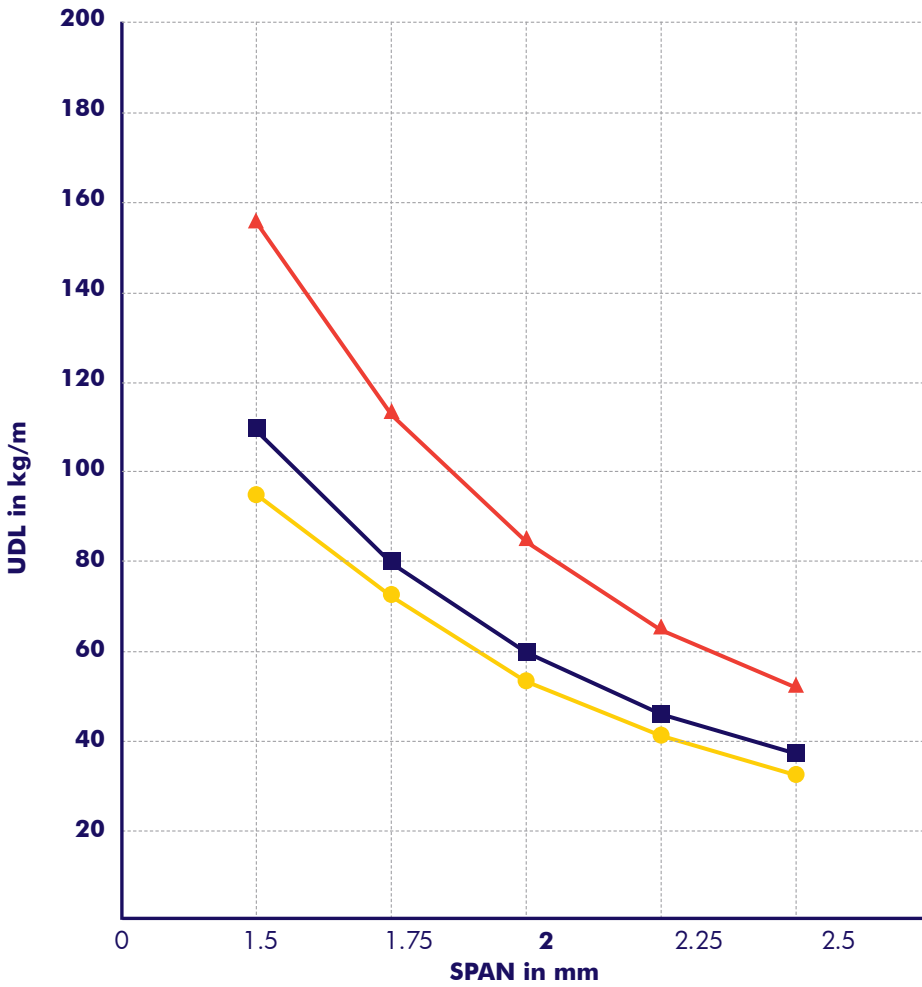

LOADING DATA FOR ALL UNITRUNK HR CABLE TRAY SYSTEMS

Unitrunk HR

Key

- 50 - 150
- 225 - 300
- ▲ 450 - 900