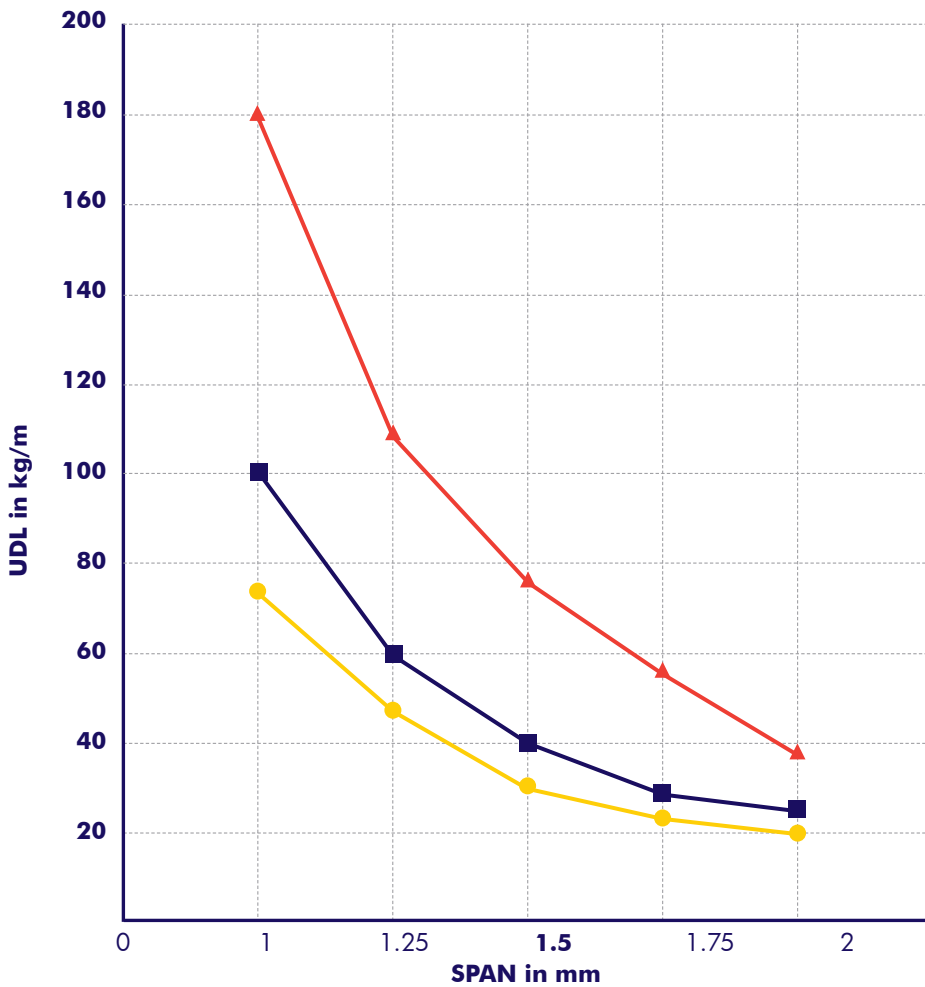

LOADING DATA FOR ALL UNITRUNK MR CABLE TRAY SYSTEMS

Unitrunk MR

Key

- 50 - 150
- 225 - 300
- ▲ 450 - 900