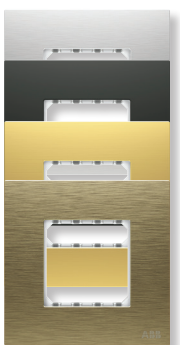

Double rocker frames

Description	Technical data	Product Hierarchy 900002			
		Order Code			
Double rocker frame 1 gang	Frame includes metal mounting plate Dimensions 86x86 mm	AMD56144-ST	AMD56144-SB	AMD56144-MG	AMD56144-AG