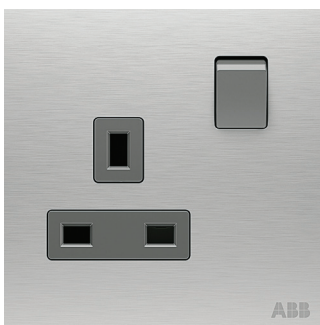

First British Standard range with wide rocker and metal finish. Screwless front plate ultra slim design.

Large variety of sockets outlets, equipped with shutters for increased safety. Single and double pole, round pin, universal socket outlet, references with and without led indicator, 13 A and 15 A. All equipped with child protection safety shutter system.