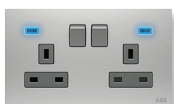

2 Gang BS double pole switched socket outlet with led.	13A DP dual earth terminals and LED with child safety shutter system.	AM240147-ST
		AM240147-SB
		AM240147-MG
		AM240147-AG