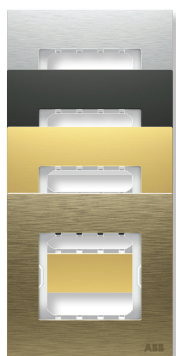

Triple rocker

Triple rocker frame 1 gang	Frame includes metal mounting plate Dimensions 86x86 mm	AMD57153-ST	AMD57153-SB	AMD57153-MG	AMD57153-AG