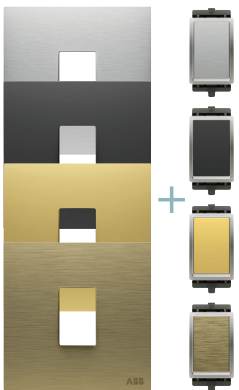

Mounting plate

Premium rocker switch

Frame

Frames for rocker switch

Frames for rocker switch

Frames for premium rocker switches

Premium rocker switch

Frames for double rocker switches