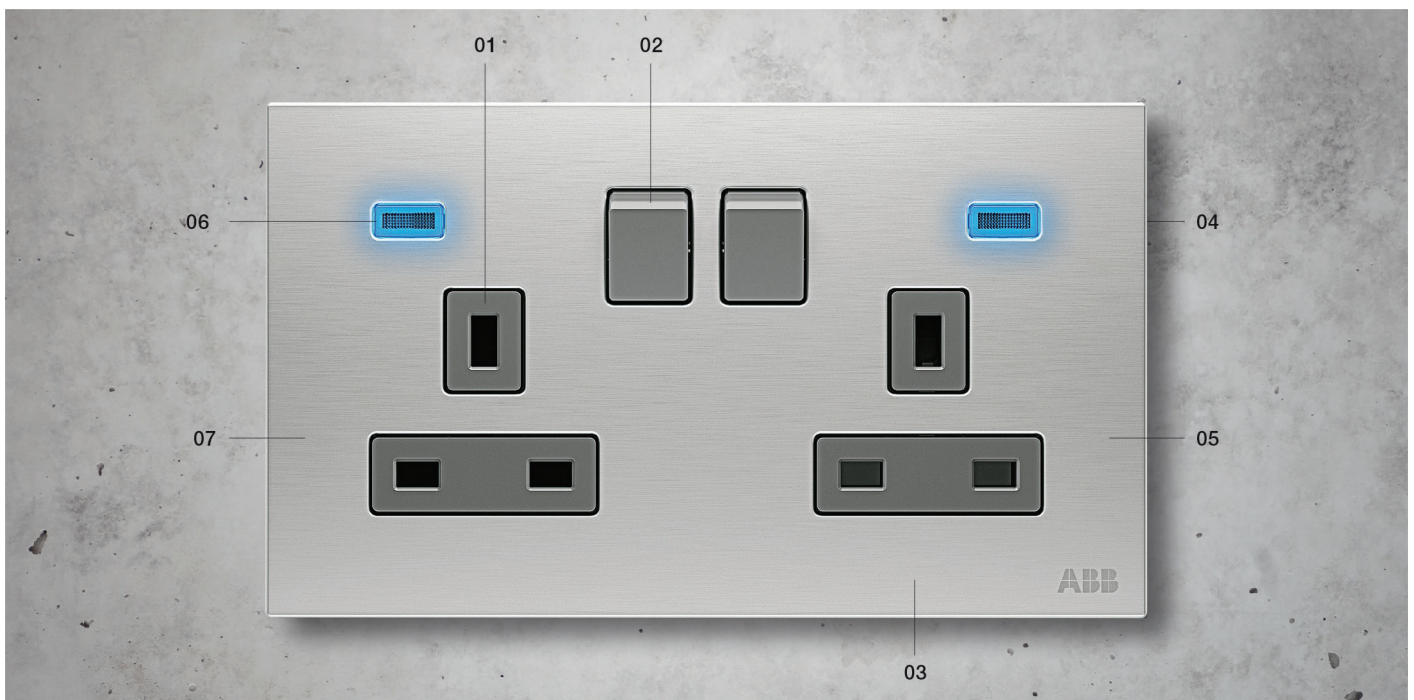

- **01** Earth Pin Child safety shutter system. Designed to inhibit access to electricity supply.
- **02** Double pole switching.

- **03** Four high quality finishes combinable to reach sixteen combinations in Stainless Steel material AISI 304.
- **04** Styling slim-line design frontplate profile only 4mm.
- **05** Adaptable to the market wall boxes.

- **06** Load indicator in blue LED. Less energy consumption, more durability and stylish signaling.
- **07** Pure Stainless Steel AISI 304 with highest corrosion protection.