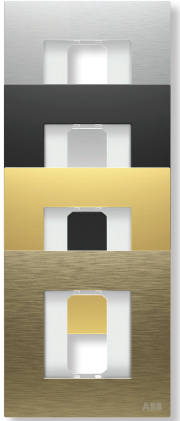

Domestic equipment

Millenium wiring accessories modular grid solutions

Premium rocker frames

Description	Technical data	Product Hierarchy 900002			
		Order Code			
Premium rocker frame 1 gang	Frame includes metal mounting plate Dimensions 86x86 mm	AMD55044-ST	AMD55044-SB	AMD55044-MG	AMD55044-AG