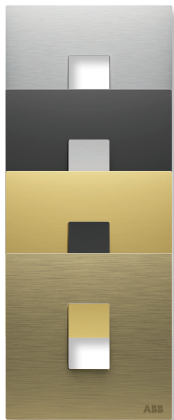

Rocker switch frame

Description	Technical data	Product Hierarchy 900002			
		Order Code			
Rocker switch frame 1 gang	Frame includes metal mounting plate. Dimensions 86x86 mm	AMD58120-ST	AMD58120-SB	AMD58120-MG	AMD58120-AG