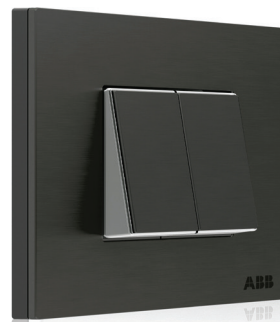

Designed by the famous European designer Josep LLuscá.

Slim line design, only 4 mm height with straight and square lines at the forefront. Rocker with attractive chrome profile that gives a distinctive glance.