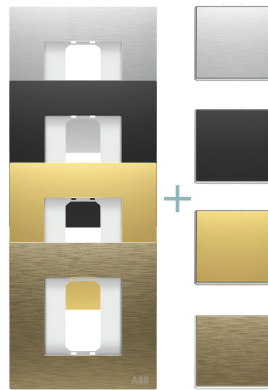

Domestic equipment

Millenium wiring accessories installation

Millenium collection is a grid type system enabling combination of colours and products of different dimension and functionality. The three type of switch dimensions together with the KNX sensors have to be composed with the required frame in order to have the right assortment of functionality and design. In KNX sensors we have the possibility to adjoin to the frame the special metal mounting plate that allows to reduce the height so as to maintain the ultra slim line for KNX functionalities.

Mounting plate

Premium rocker switch

Frame

Frames for rocker switch

Frames for rocker switch

Frames for premium rocker switches

Premium rocker switch

Frames for double rocker switches

Double rockers switches

Frames for double rocker switches

Premium rocker switch

Double rockers switches

Frames for Triple rocker switches

Triple rocker switches