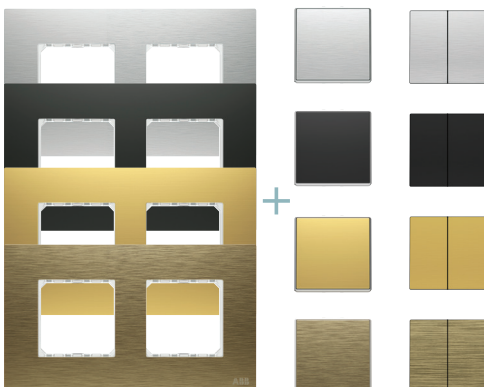

Domestic equipment

Millenium wiring accessories installation

Millenium collection is a grid type system enabling combination of colours and products of different dimension and functionality. The three type of switch dimensions together with the KNX sensors have to be composed with the required frame in order to have the right assortment of functionality and design. In KNX sensors we have the possibility to adjoin to the frame the special metal mounting plate that allows to reduce the height so as to maintain the ultra slim line for KNX functionalities.

Mounting plate

Premium rocker switch

Frame

Frames for rocker switch

Frames for rocker switch

Frames for premium rocker switches

Premium rocker switch

Frames for double rocker switches

Double rockers switches

Frames for double rocker switches

Premium rocker switch

Double rockers switches

Frames for Triple rocker switches

Triple rocker switches