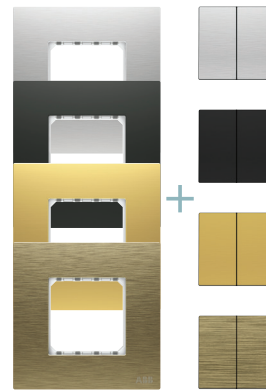

Domestic equipment

Millenium wiring accessories installation

Millenium collection is a grid type system enabling combination of colours and products of different dimension and functionality. The three type of switch dimensions together with the KNX sensors have to be composed with the required frame in order to have the right assortment of functionality and design. In KNX sensors we have the possibility to adjoin to the frame the special metal mounting plate that allows to reduce the height so as to maintain the ultra slim line for KNX functionalities.

Mounting plate

Premium rocker switch

Frame

Frames for rocker switch

Frames for rocker switch

Frames for premium rocker switches

Premium rocker switch

Frames for double rocker switches

Double rockers switches

Frames for double rocker switches

Premium rocker switch

Double rockers switches

Frames for Triple rocker switches

Triple rocker switches