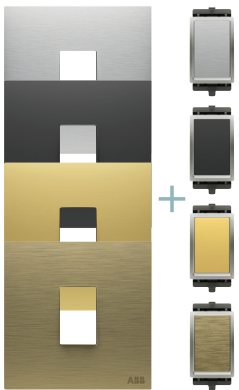

Domestic equipment

Millenium wiring accessories installation

Millenium collection is a grid type system enabling combination of colours and products of different dimension and functionality. The three type of switch dimensions together with the KNX sensors have to be composed with the required frame in order to have the right assortment of functionality and design. In KNX sensors we have the possibility to adjoin to the frame the special metal mounting plate that allows to reduce the height so as to maintain the ultra slim line for KNX functionalities.

Mounting plate

Premium rocker switch

Frame

Frames for rocker switch

Frames for rocker switch

Frames for premium rocker switches

Premium rocker switch

Frames for double rocker switches

Double rockers switches

Frames for double rocker switches

Premium rocker switch

Double rockers switches

Frames for Triple rocker switches

Triple rocker switches