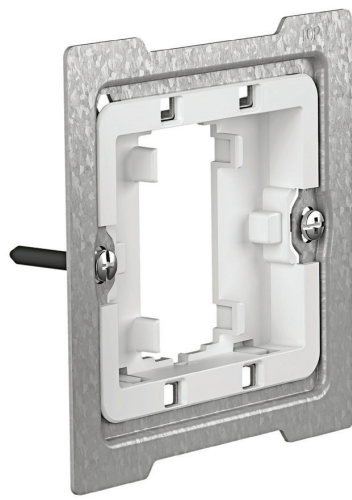

Domestic equipment

Millenium wiring accessories installation

Millenium collection is a grid type system enabling combination of colours and products of different dimension and functionality. The three type of switch dimensions together with the KNX sensors have to be composed with the required frame in order to have the right assortment of functionality and design. In KNX sensors we have the possibility to adjoin to the frame the special metal mounting plate that allows to reduce the height so as to maintain the ultra slim line for KNX functionalities.

Mounting plate

Premium rocker switch

Frame

Frames for rocker switch

Frames for rocker switch

Frames for premium rocker switches

Premium rocker switch

Frames for double rocker switches

Double rockers switches

Frames for double rocker switches

Premium rocker switch

Double rockers switches

Frames for Triple rocker switches

Triple rocker switches