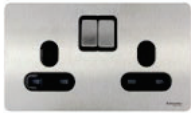

Socket outlets continued

13A 1 gang double-pole switched with neon

GU3411DBSS

Product code	Description	Pack qty
GU3411D*SS	Stainless steel	1
GU3411D*PC	Polished chrome	1
GU3411DWPW	Painted white with white interior	1
GU3411DWPN	Pearl nickel with white interior	1
GU3411DBBN	Black nickel with black interior	1
GU3411DBPB	Polished brass with black interior	1

- **Standard of compliance:**
BS 1363 (13A)
- **Mounting box:**
Minimum 25mm deep
- **Fixing screws:**
M3.5 x 25mm and 30mm
- **Plate dimensions:**
88 x 148mm (2 gang)

13A 2 gang single-pole switched

GU3420BSS

Product code	Description	Pack qty
GU3420*SS	Stainless steel	1
GU3420*PC	Polished chrome	1
GU3420WPW	Painted white with white interior	1
GU3420WPN	Pearl nickel with white interior	1
GU3420BBN	Black nickel with black interior	1
GU3420*PB	Polished brass	1
GGBGU3420CLR	Transparent with white interior	1

13A 2 gang double-pole switched with clean earth & outboard rockers

GU3431BSS

Product code	Description	Pack qty
GU3431*SS	Stainless steel	1
GU3431BPC	Polished chrome with black interior	1
GU3431WPW	Painted white with white interior	1
GU3431BBN	Black nickel with black interior	1