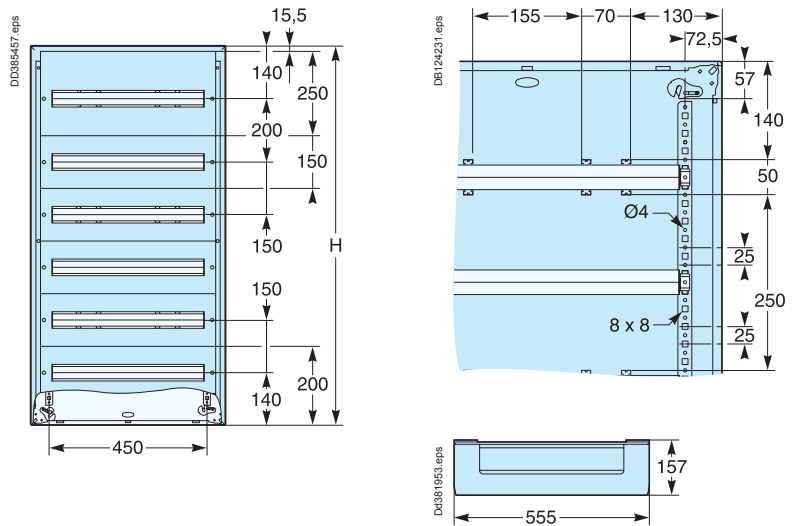

Wall-mounted enclosures of 2 and 3 rows

Nb. of rows	H
2	480
3	630

Wall-mounted enclosures of 4, 5 and 6 rows

Nb. of rows	H
4	780
5	930
6	1080

Door