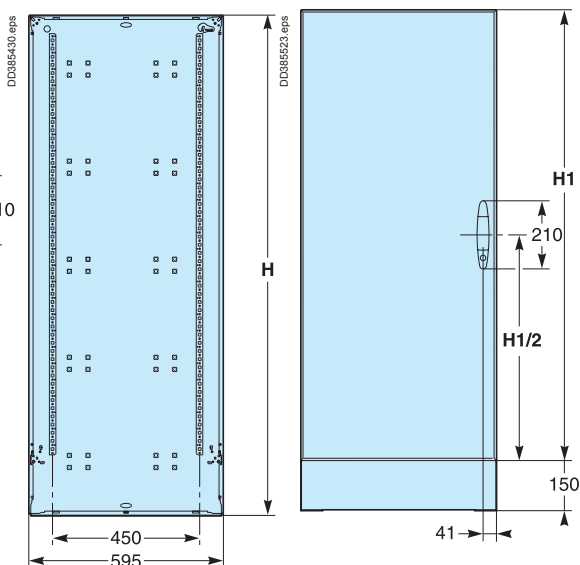

## Wall-mounted enclosures

## Ducts

	Nb. of vertical modules	H	H1
Wall-mounted enclosures / duct	6	330	-
	9	480	-
	12	630	-
	15	780	-
	18	930	-
	21	1080	-
	24	1230	-
Floor-standing enclosures / duct	27	1380	-
	30	1680	1530
	33	1830	1680