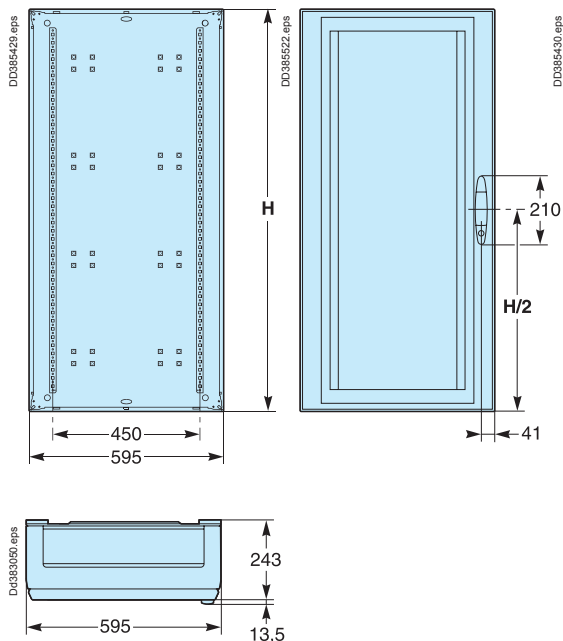

## Wall-mounted enclosures

## Ducts

	Nb. of vertical modules	H	H1
Wall-mounted enclosures / duct	6	330	-
	9	480	-
	12	630	-
	15	780	-
	18	930	-
	21	1080	-
	24	1230	-
Floor-standing enclosures / duct	27	1380	-
	30	1680	1530
	33	1830	1680