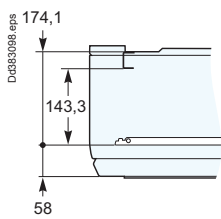

IP30, IP31, IP43

850 mm wide enclosure

Door

Wall-mounted

Fixing to floor

Depth behind front plate

Functional uprights

Modular rail

03001/03010.

03003.

03002/03011.

03004.

Slotted mounting plate

03171/03172/03173/03176/03177/
03178.

03170/03175.