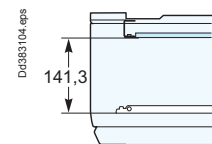

IP30, IP31, IP43

850 mm wide enclosure

Door

Wall-mounted

Fixing to floor

Depth behind front plate

Functional uprights

Modular rail

03001/03010.

03003.

03002/03011.

03004.

Slotted mounting plate

03171/03172/03173/03176/03177/
03178.

03170/03175.