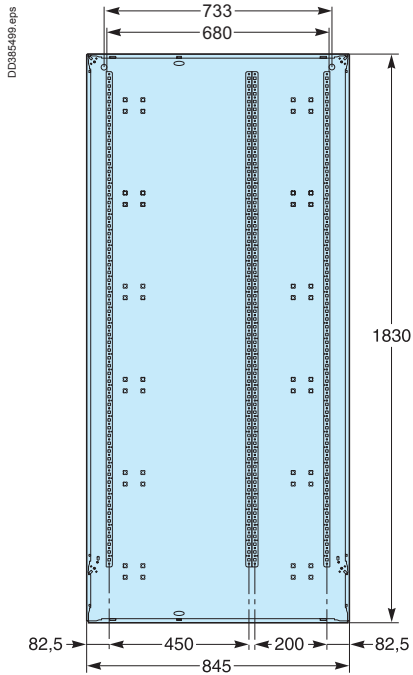

IP30, IP31, IP43

850 mm wide enclosure

Door

Wall-mounted

Fixing to floor

Depth behind front plate

Functional uprights

Modular rail

03001/03010.

03003.

03002/03011.

03004.

Slotted mounting plate

03171/03172/03173/03176/03177/
03178.

03170/03175.