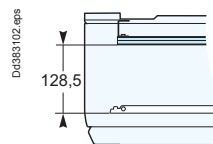

IP30, IP31, IP43

850 mm wide enclosure

Door

Wall-mounted

Fixing to floor

Depth behind front plate

Functional uprights

Modular rail

03001/03010.

03003.

03002/03011.

03004.

Slotted mounting plate

03171/03172/03173/03176/03177/
03178.

03170/03175.