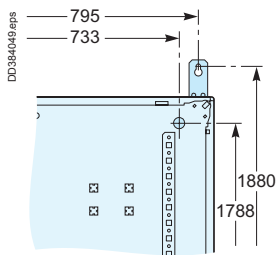

IP30, IP31, IP43

850 mm wide enclosure

Door

Wall-mounted

Fixing to floor

Depth behind front plate

Functional uprights

Modular rail

03001/03010.

03003.

03002/03011.

03004.

Slotted mounting plate

03171/03172/03173/03176/03177/
03178.

03170/03175.