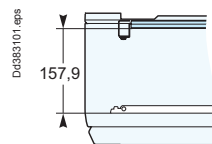

IP30, IP31, IP43

850 mm wide enclosure

Door

Wall-mounted

Fixing to floor

Depth behind front plate

Functional uprights

Modular rail

03001/03010.

03003.

03002/03011.

03004.

Slotted mounting plate

03171/03172/03173/03176/03177/
03178.

03170/03175.