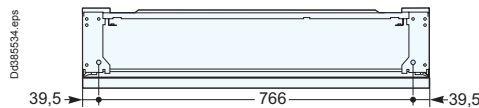

IP30, IP31, IP43

850 mm wide enclosure

Door

Wall-mounted

Fixing to floor

Depth behind front plate

Functional uprights

Modular rail

03001/03010.

03003.

03002/03011.

03004.

Slotted mounting plate

03171/03172/03173/03176/03177/
03178.

03170/03175.