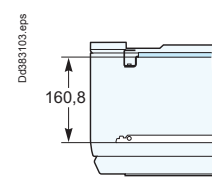

IP30, IP31, IP43

850 mm wide enclosure

Door

Wall-mounted

Fixing to floor

Depth behind front plate

Functional uprights

Modular rail

03001/03010.

03003.

03002/03011.

03004.

Slotted mounting plate

03171/03172/03173/03176/03177/
03178.

03170/03175.