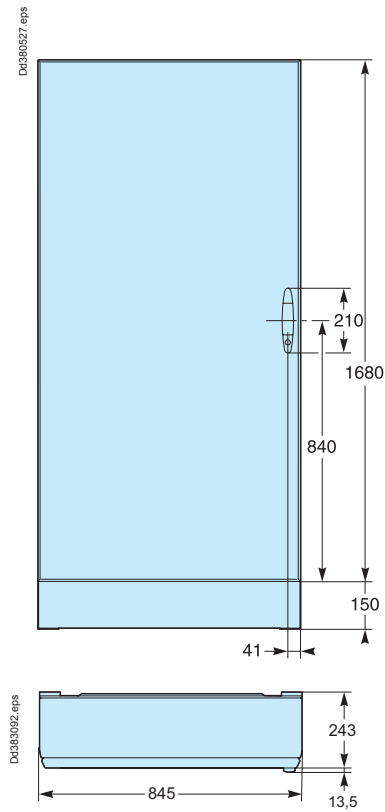

IP30, IP31, IP43

850 mm wide enclosure

Door

Wall-mounted

Fixing to floor

Depth behind front plate

Functional uprights

Modular rail

03001/03010.

03003.

03002/03011.

03004.

Slotted mounting plate

03171/03172/03173/03176/03177/
03178.

03170/03175.