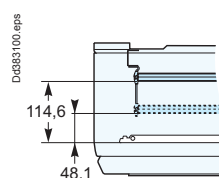

IP30, IP31, IP43

850 mm wide enclosure

Door

Wall-mounted

Fixing to floor

Depth behind front plate

Functional uprights

Modular rail

03001/03010.

03003.

03002/03011.

03004.

Slotted mounting plate

03171/03172/03173/03176/03177/
03178.

03170/03175.