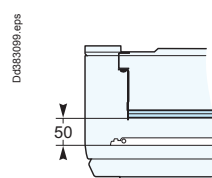

IP30, IP31, IP43

850 mm wide enclosure

Door

Wall-mounted

Fixing to floor

Depth behind front plate

Functional uprights

Modular rail

03001/03010.

03003.

03002/03011.

03004.

Slotted mounting plate

03171/03172/03173/03176/03177/
03178.

03170/03175.