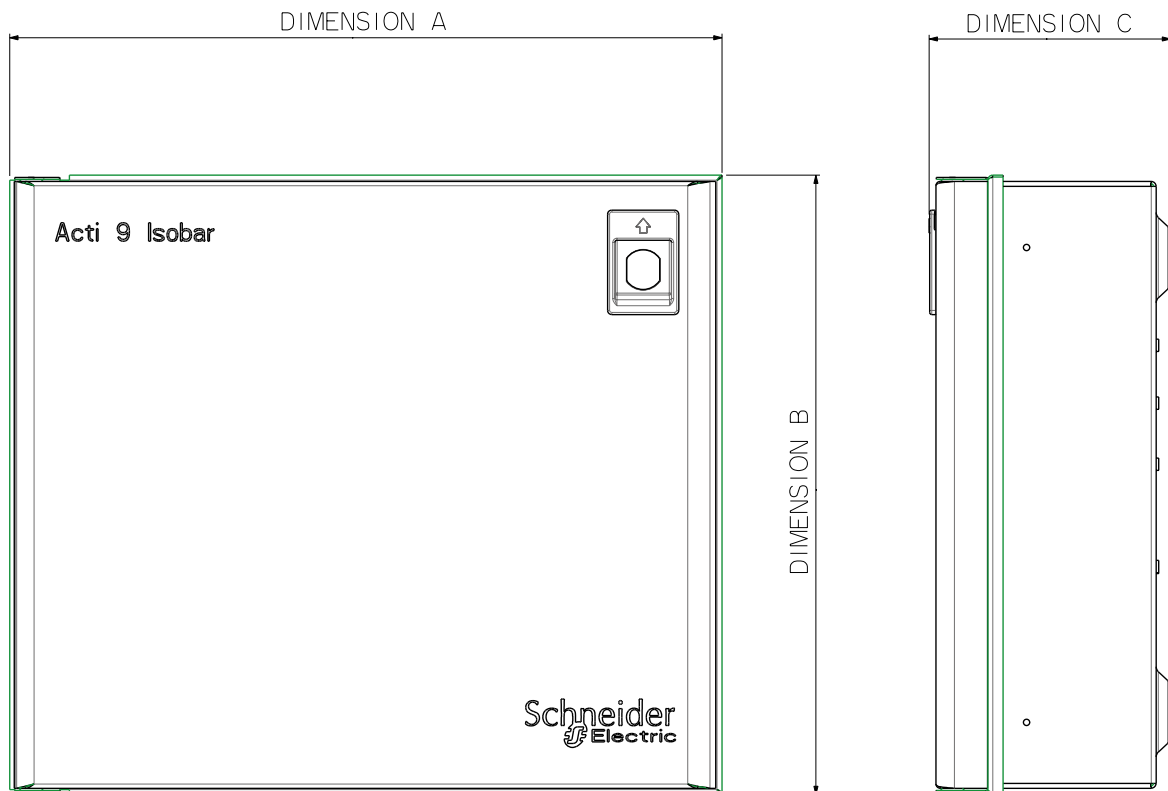

Acti9 Isobar A type distribution boards

Part number	A	B	C	Weight
SEA9AN2, SEA9APN2	200	300	117	1.8Kg
SEA9AN6, SEA9APN6	273	300	117	2.5Kg
SEA9AN10, SEA9AN26DS, SEA9APN10	345	300	117	3.0Kg
SEA9AN14, SEA9AN56SL, SEA9AN66DS, SEA9AN616MS, SEA9AN108MS, SEA9APN14, SEA9APN616MS, SEA9APN108MS	417	300	117	4.8Kg
SEA9AN18, SEA9AN6S6, SEA9AN510SL, SEA9AN96SL, SEA9AN106DS, SEA9AN624MS, SEA9AN1016MS, SEA9AN148MS, SEA9APN18, SEA9APN6S6, SEA9APN624MS, SEA9APN1016MS, SEA9APN148MS	489	300	117	5.7Kg
SEA9AN27, SEA9AN10S10, SEA9AN1432MS, SEA9APN27, SEA9APN10S10, SEA9APN1432MS	417	530	117	8.9Kg
SEA9AN14S14, SEA9APN14S14	470	700	140	8.9Kg

Key hole slot dimensions