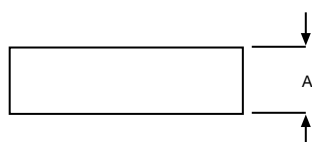

Extension boxes for Safepact 2 MCCB enclosures

Height (A)	Part number
100	MGEX 160C
200	MGEX 250C
120	MGEX 630C

Safepact 2 MCCB or switch disconnecter general purpose enclosure IP40 including earth leakage