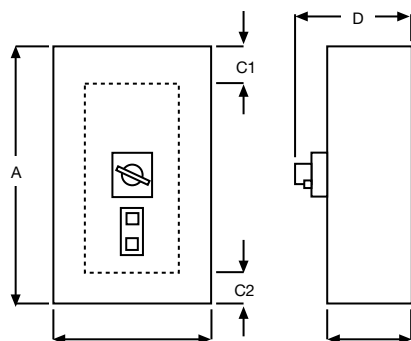

Safepact 2 MCCB or switch disconnecter general purpose enclosure IP40

Rating	Height	Width	Cable space	Overall depth	Enclosure depth
	A	B	C	D	E
Up to 250A	420	230	140	211	145
630A	700	356	236	235	169

Note: C* - we recommend fitting cable extension boxes on each end of the 160, 250 and 630A ratings, unless utilising trunking

Extension boxes for Safepact 2 MCCB enclosures

Height (A)	Part number
100	MGEX 160C
200	MGEX 250C
120	MGEX 630C

Safepact 2 MCCB or switch disconnecter general purpose enclosure IP40 including earth leakage

Rating	Height	Width	Cable space		Overall depth	Enclosure depth	
	A	B	C1	C2	D	E	
Up to 100A	100A	420	230	140	65	211	145
	160A	520	230	140	165		
	250A	620	230	140	265		
400A	820	356	236	256	235	169	
630A							

Enclosed Interpact

Rating	Height	Width	Cable space	Overall depth	Enclosure depth
	A	B	C	D	E
63A	350	350	130	300	250
100A	350	350	125	300	250
160A	350	350	125	300	250
250A	450	350	165	300	250
320A	650	350	235	300	250
400A	650	350	235	300	250
500A	650	350	235	300	250
630A	650	350	235	300	250