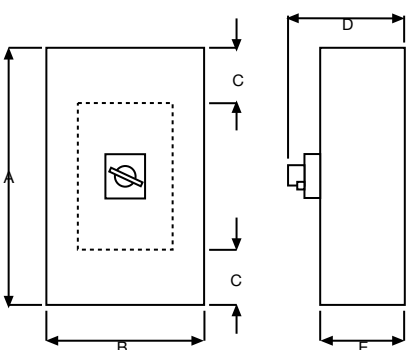

Safepact 2 MCCB or switch disconnecter general purpose enclosure IP40

Rating	Height	Width	Cable space	Overall depth	Enclosure depth
	A	B	C	D	E
Up to 250A	420	230	140	211	145
630A	700	356	236	235	169

Note: C* - we recommend fitting cable extension boxes on each end of the 160, 250 and 630A ratings, unless utilising trunking

Extension boxes for Safepact 2 MCCB enclosures

Height (A)	Part number
100	MGEX 160C
200	MGEX 250C
120	MGEX 630C

Safepact 2 MCCB or switch disconnecter general purpose enclosure IP40 including earth leakage

Rating	Height	Width	Cable space		Overall depth	Enclosure depth	
	A	B	C1	C2	D	E	
Up to 100A	100A	420	230	140	65	211	145
	160A	520	230	140	165		
	250A	620	230	140	265		
400A	820	356	236	256	235	169	
630A							

Enclosed Interpact

Rating	Height	Width	Cable space	Overall depth	Enclosure depth
	A	B	C	D	E
63A	350	350	130	300	250
100A	350	350	125	300	250
160A	350	350	125	300	250
250A	450	350	165	300	250
320A	650	350	235	300	250
400A	650	350	235	300	250
500A	650	350	235	300	250
630A	650	350	235	300	250