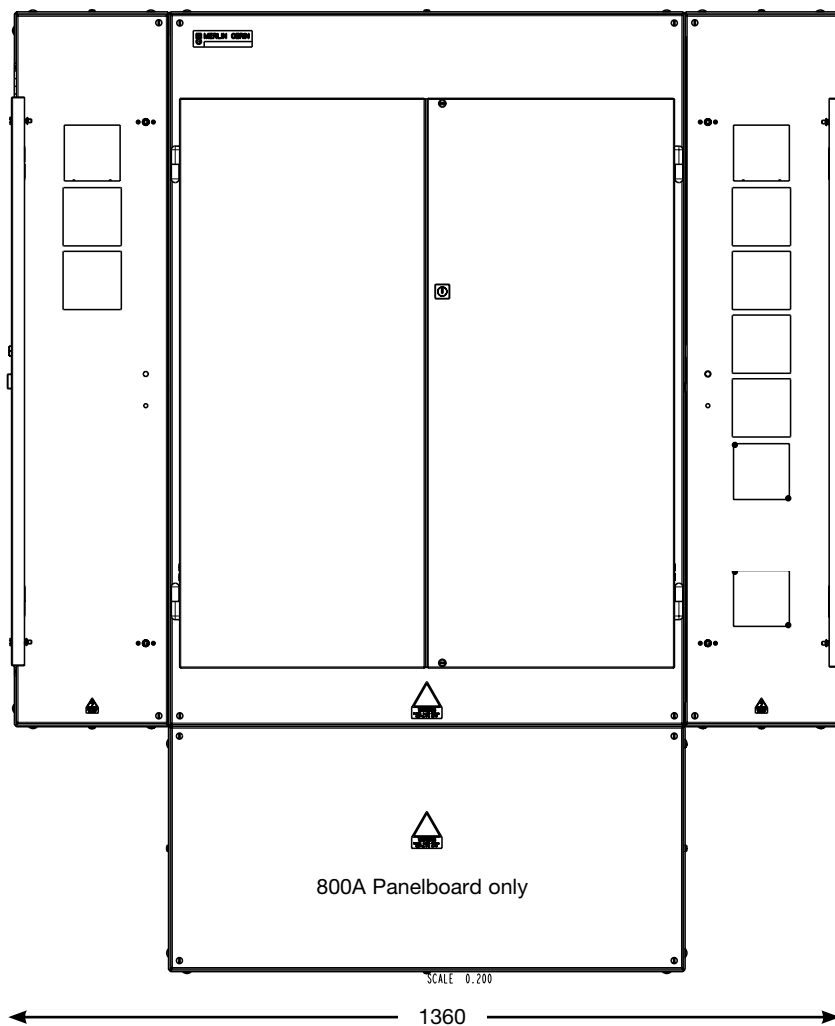

Dimensions (mm)

Powerpact 4 metering extensions 630, 800A panelboard with side extension metering boxes

The side extensions with metering are dimensionally the same as standard 250mm side extensions

All apertures are 92mmsq. to accept standard DIN 96 meters.