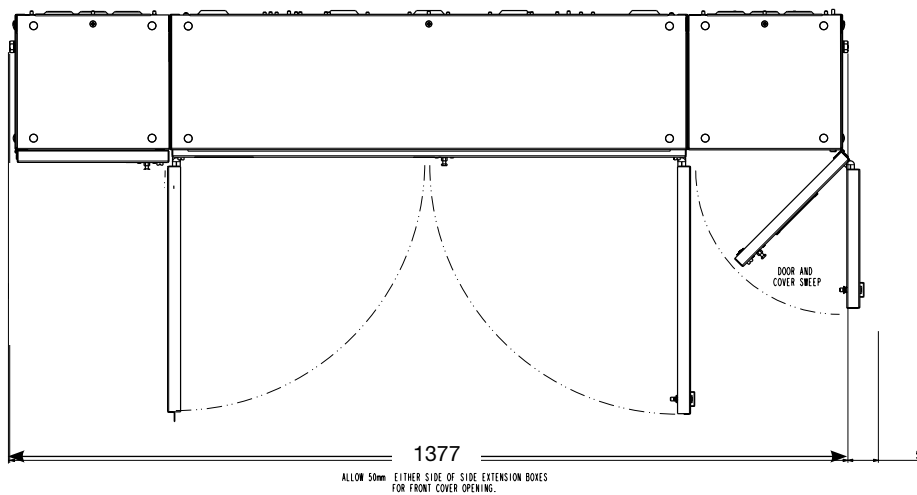

Dimensions (mm)

Powerpact 4 metering extensions 630, 800A panelboard with side extension metering boxes

The side extensions with metering are dimensionally the same as standard 250mm side extensions

All apertures are 92mmsq. to accept standard DIN 96 meters.