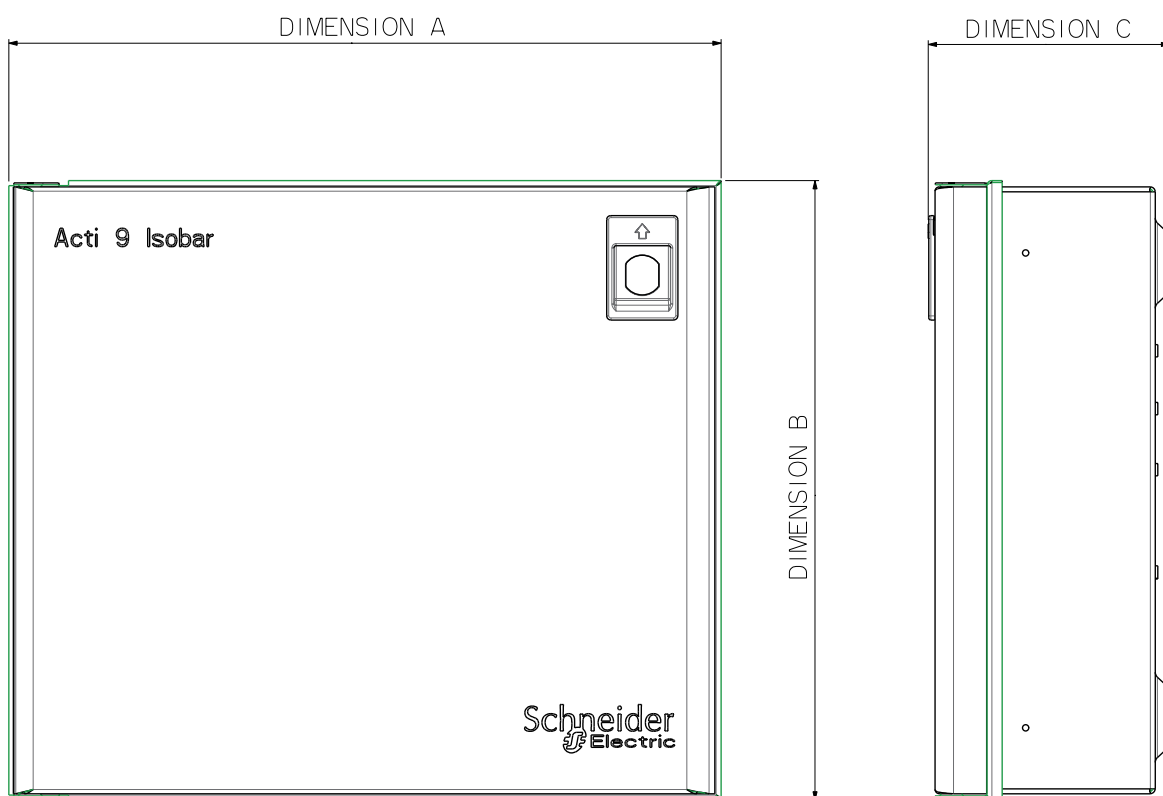

Acti 9 Isobar A type distribution boards

Part number	A	B	C
SEA9AN2	200	300	117
SEA9AN6	273	300	117
SEA9AN10, SEA9AN26DS	345	300	117
SEA9SNI4, SEA9AN26SL, SEA9AN66DS, SEA9AN616MS, SEA9ANI08MS	417	300	117
SEA9ANI8, SEA9AN6S6, SEA9AN5I0SL, SEA9AN96SL, SEA9ANI06DS, SEA9AN624MS, SEA9ANI016MS, SEA9ANI48MS	489	300	117
SEA9AN27, SEA9ANI0SI0, SEA9ANI432MS	417	530	117

Key hole slot dimensions