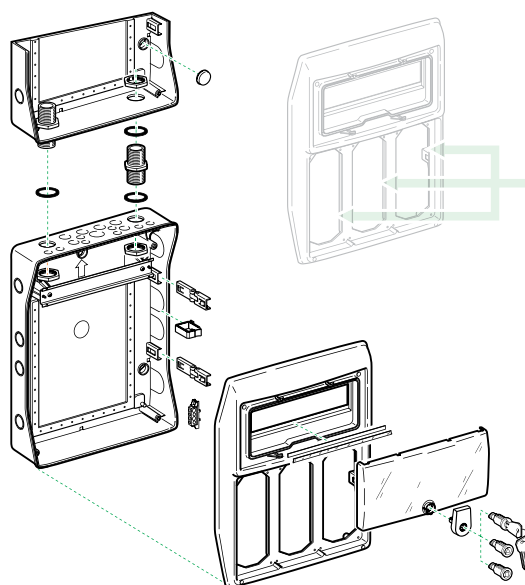

### Mini enclosures with 65 x 85 mm openings

	<b>Direct mounting</b>		Domestic and LV power outlets (65 x 85 mm).
	<b>With plate</b> Part no. 13135		Power outlets (50 x 50 mm).

### Enclosures with 90 x 100 mm openings

	<b>Direct mounting</b>		16/32 A slanting power outlets (90 x 100 mm).
	<b>With plate</b> Part no. 13136		Domestic and LV power outlets (65 x 85 mm).
	<b>With plate</b> Part no. 13137		LV and ELV power outlets (65 x 65 mm and 75 x 75 mm).
	<b>With plate</b> Part no. 13138		Buttons, indicator lights and switches 16 and 22 mm diameter.
	<b>With plate</b> Part no. 13141		Identification label.

### Enclosures with 103 x 225 mm openings

	<b>Direct mounting</b>		Power outlet interlocked or with safety transformer.
	<b>With plate</b> Part no. 13143		Blanking and adaptation plate to be drilled for 65 x 65 mm or 75 x 75 mm power outlet.
	<b>With plate</b> Part no. 13142		Plate with 2 openings: ■ 65 x 85 mm ■ 90 x 100 mm.
	<b>With plate</b> Part no. 13144		63 A LV power outlet (100 x 107 mm).