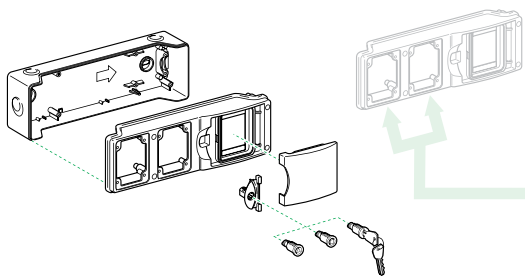

### Mini enclosures with 65 x 85 mm openings

	<b>Direct mounting</b>		Domestic and LV power outlets (65 x 85 mm).
	<b>With plate</b> Part no. 13135		Power outlets (50 x 50 mm).

### Enclosures with 90 x 100 mm openings

	<b>Direct mounting</b>		16/32 A slanting power outlets (90 x 100 mm).
	<b>With plate</b> Part no. 13136		Domestic and LV power outlets (65 x 85 mm).
	<b>With plate</b> Part no. 13137		LV and ELV power outlets (65 x 65 mm and 75 x 75 mm).
	<b>With plate</b> Part no. 13138		Buttons, indicator lights and switches 16 and 22 mm diameter.
	<b>With plate</b> Part no. 13141		Identification label.

### Enclosures with 103 x 225 mm openings

	<b>Direct mounting</b>		Power outlet interlocked or with safety transformer.
	<b>With plate</b> Part no. 13143		Blanking and adaptation plate to be drilled for 65 x 65 mm or 75 x 75 mm power outlet.
	<b>With plate</b> Part no. 13142		Plate with 2 openings: ■ 65 x 85 mm ■ 90 x 100 mm.
	<b>With plate</b> Part no. 13144		63 A LV power outlet (100 x 107 mm).