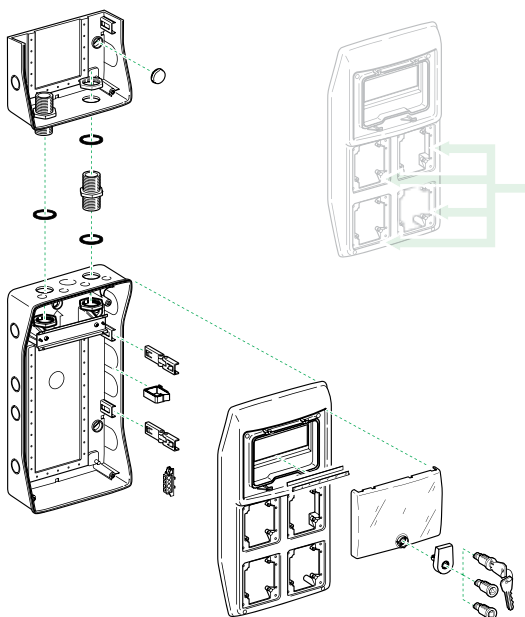

### Mini enclosures with 65 x 85 mm openings

	<b>Direct mounting</b>		Domestic and LV power outlets (65 x 85 mm).
	<b>With plate</b> Part no. 13135		Power outlets (50 x 50 mm).

### Enclosures with 90 x 100 mm openings

	<b>Direct mounting</b>		16/32 A slanting power outlets (90 x 100 mm).
	<b>With plate</b> Part no. 13136		Domestic and LV power outlets (65 x 85 mm).
	<b>With plate</b> Part no. 13137		LV and ELV power outlets (65 x 65 mm and 75 x 75 mm).
	<b>With plate</b> Part no. 13138		Buttons, indicator lights and switches 16 and 22 mm diameter.
	<b>With plate</b> Part no. 13141		Identification label.

### Enclosures with 103 x 225 mm openings

	<b>Direct mounting</b>		Power outlet interlocked or with safety transformer.
	<b>With plate</b> Part no. 13143		Blanking and adaptation plate to be drilled for 65 x 65 mm or 75 x 75 mm power outlet.
	<b>With plate</b> Part no. 13142		Plate with 2 openings: ■ 65 x 85 mm ■ 90 x 100 mm.
	<b>With plate</b> Part no. 13144		63 A LV power outlet (100 x 107 mm).